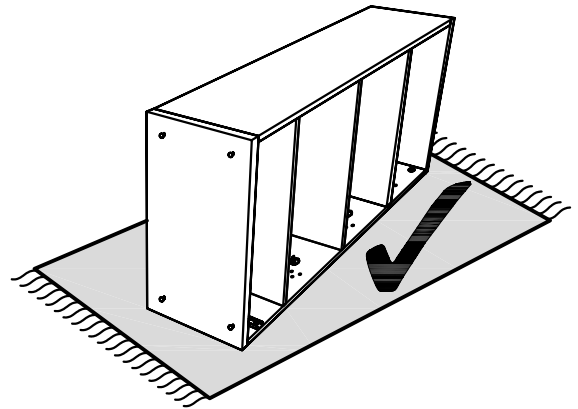

Julian Bowen Limited

Santiago

Bed 135cm

Assembly Instructions

Julian Bowen Limited
(01623 727374)

HARDWARE

A

31x