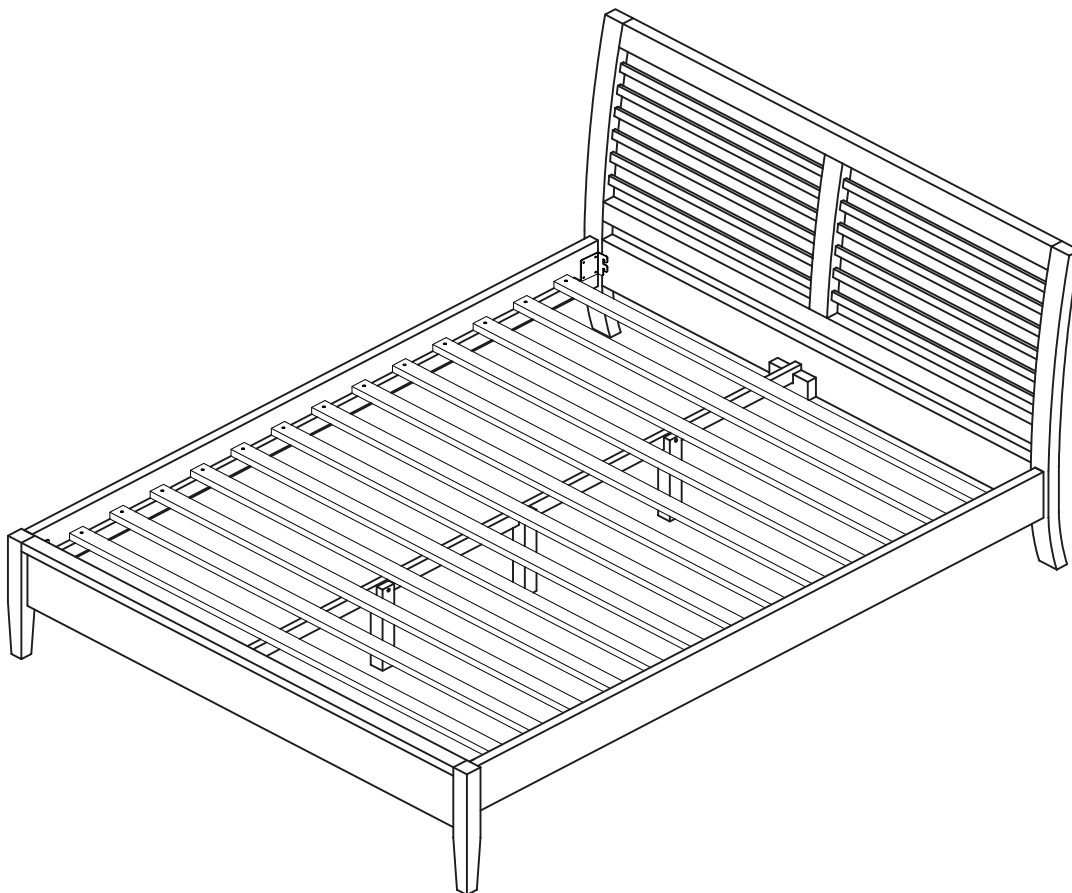

Julian Bowen Limited

Santiago

Bed 135cm

Assembly Instructions

Julian Bowen Limited
(01623 727374)

HARDWARE

A

31x