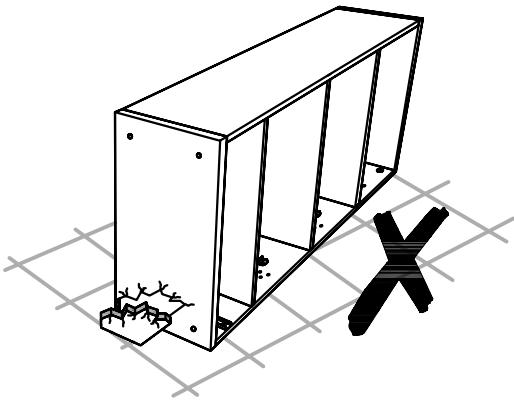

Julian Bowen Limited

Santiago

Bed 135cm

Assembly Instructions

Julian Bowen Limited
(01623 727374)

HARDWARE

A

31x