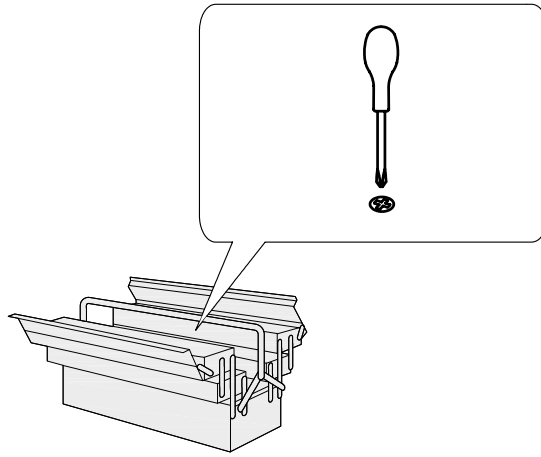

Julian Bowen Limited

Santiago

Bed 135cm

Assembly Instructions

Julian Bowen Limited
(01623 727374)

HARDWARE

A

31x