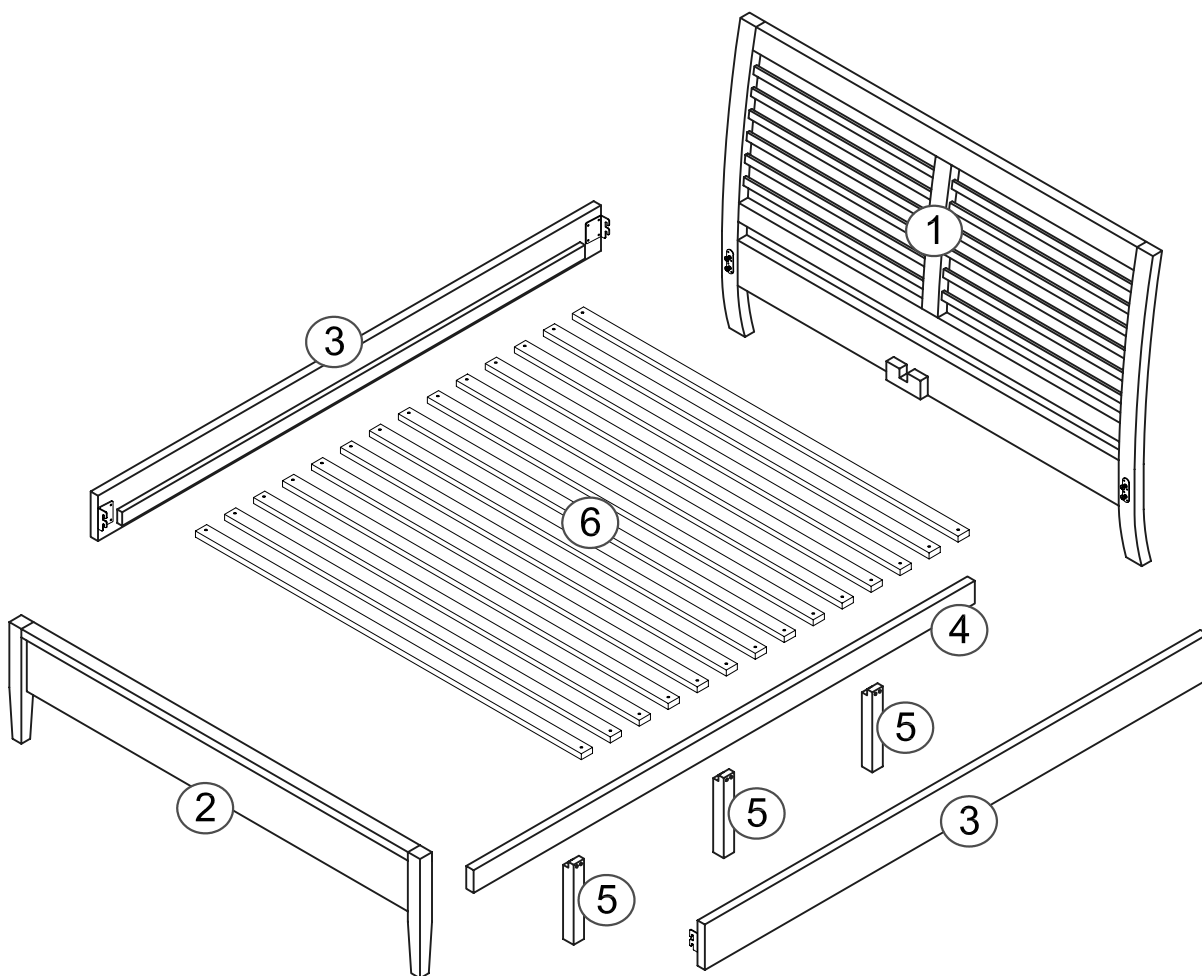

HARDWARE

A

31x

B

1x

PARTS