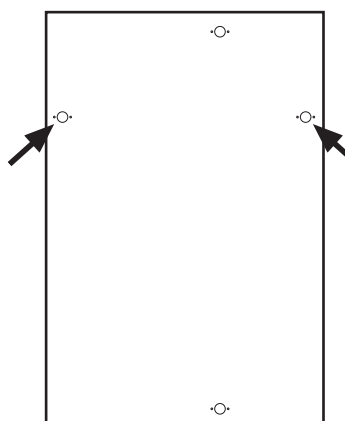

Julian Bowen Limited

**Rococo Pewter
Wall Mirror**

Assembly Instructions

Option 1

Landscape

Front

Back

Option 2

Portrait

Front

Back

*Diagram to indicate
different setting position
for mirror

Safety Advice

Please take the time to carefully read through the whole of these instructions before you commence. Keep these instructions for future reference. Unpack, inspect and check off all of the contents. Please dispose of all packaging safely. Small component parts could choke a child if swallowed. We strongly recommend that you keep children well away from the work area. It would be sensible to lay a sheet or blanket on the floor where you intend to work to avoid scratching this product and to protect your floor. This product is heavy. Take extreme care when lifting to avoid personal injury or damage to the product. Assemble the product as close to its intended final position in the room as possible.