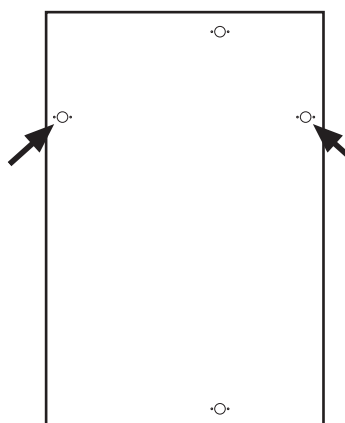

Julian Bowen Limited

**Rococo Pewter Lean-to
Dress Mirror**

Assembly Instructions

Option 1

Landscape

Front

Back

Option 2

Portrait

Front

Back

*Diagram to indicate
different setting position
for mirror

Safety Advice

Please take the time to carefully read through the whole of these instructions before you commence. Keep these instructions for future reference. Unpack, inspect and check off all of the contents. Please dispose of all packaging safely. Small component parts could choke a child if swallowed. We strongly recommend that you keep children well away from the work area. It would be sensible to lay a sheet or blanket on the floor where you intend to work to avoid scratching this product and to protect your floor. This product is heavy. Take extreme care when lifting to avoid personal injury or damage to the product. Assemble the product as close to its intended final position in the room as possible.