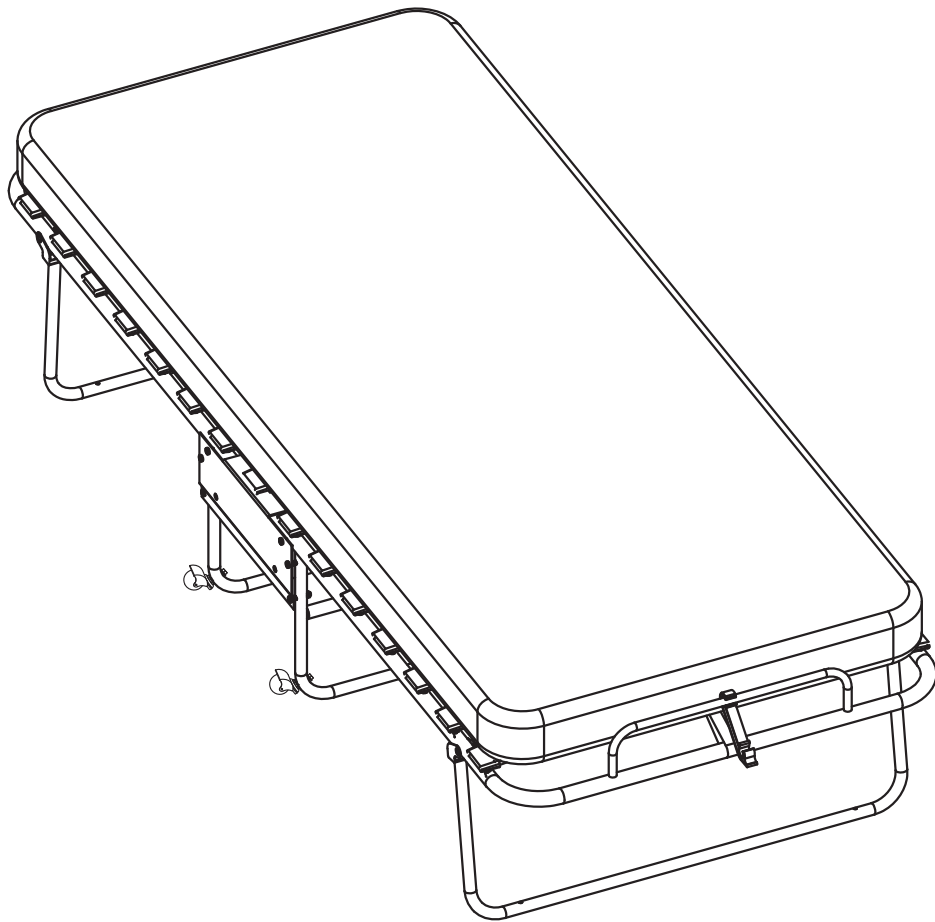

Julian Bowen Limited

Rimini Guest Bed

Assembly Instructions

No Extra
Tools Required

Julian Bowen Limited
(01623 727374)

HARDWARE

x4

x4