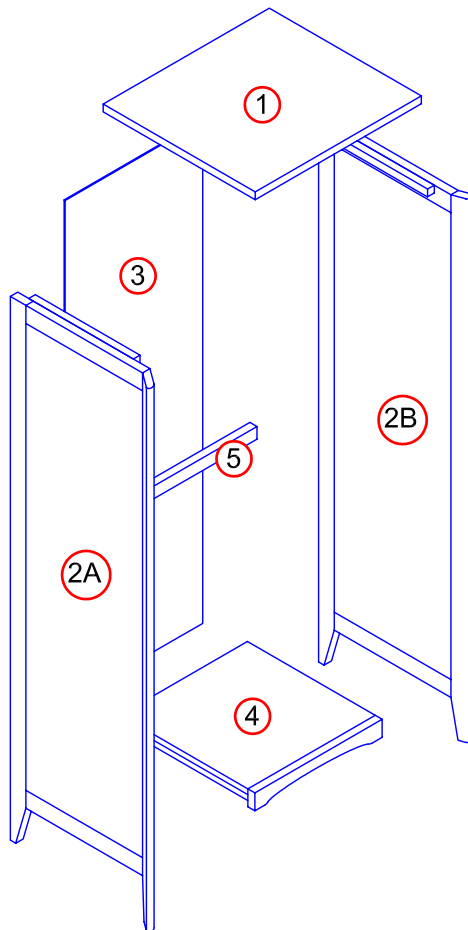

Julian Bowen Limited

Minuet 7 Drawer Chest

Assembly Instructions

Julian Bowen Limited
(01623 727374)

HARDWARE

PARTS

Safety Advice

Please take the time to carefully read through the whole of these instructions before you commence.