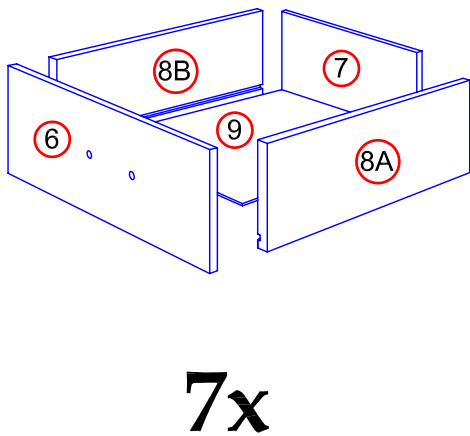

Julian Bowen Limited

Minuet 7 Drawer Chest

Assembly Instructions

Julian Bowen Limited
(01623 727374)

HARDWARE

PARTS

Safety Advice

Please take the time to carefully read through the whole of these instructions before you commence.