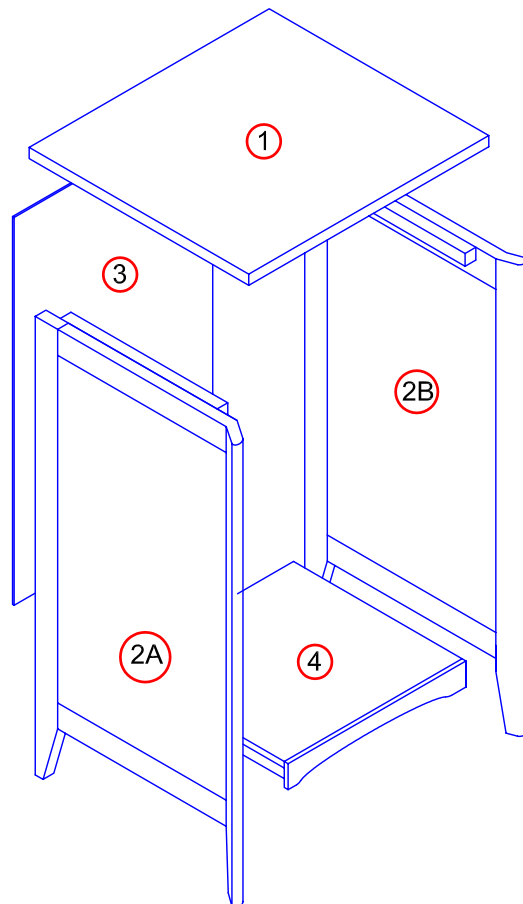

Julian Bowen Limited

Minuet

3 Drawer Bedside Chest

Assembly Instructions

Julian Bowen Limited
(01623 727374)

HARDWARE

PARTS

Safety Advice