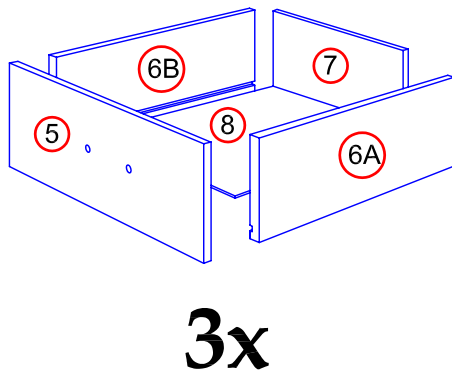

Julian Bowen Limited

Minuet

3 Drawer Bedside Chest

Assembly Instructions

Julian Bowen Limited
(01623 727374)

HARDWARE

PARTS

Safety Advice