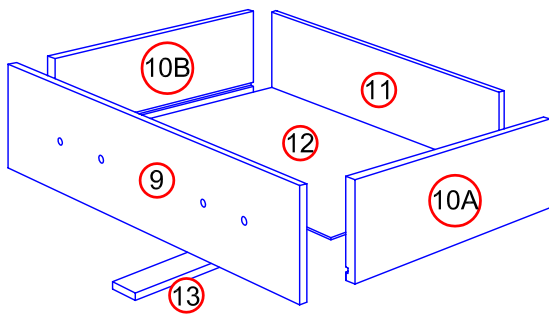

Julian Bowen Limited

Minuet 2 Door Wardrobe

Assembly Instructions

Julian Bowen Limited
(01623 727374)

HARDWARE

PARTS

Safety Advice

Please take the time to carefully read through the whole of these instructions before you commence.