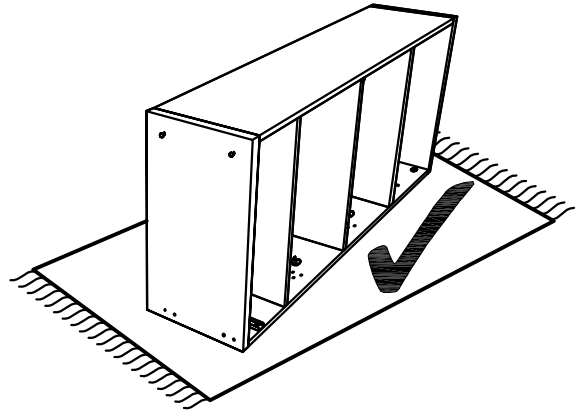

Julian Bowen Limited

Manhattan

High Gloss Bed 135cm

Assembly Instructions

Julian Bowen Limited
(01623 727374)

HARDWARE A

A

8x