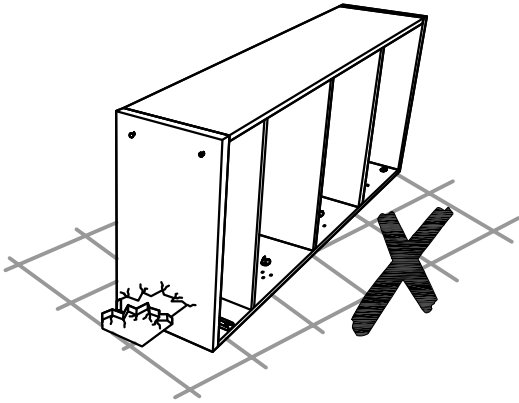

Julian Bowen Limited

Manhattan

High Gloss Bed 135cm

Assembly Instructions

Julian Bowen Limited
(01623 727374)

HARDWARE A

A

8x