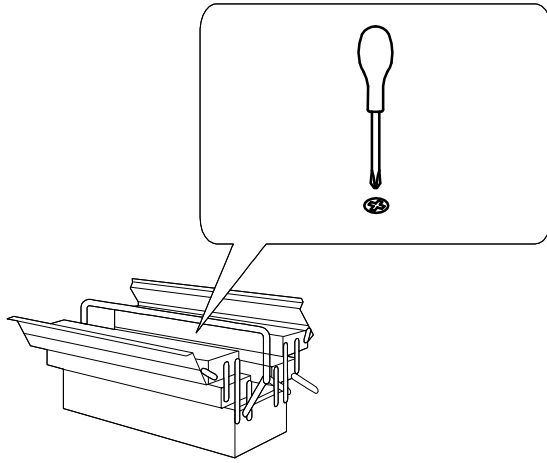

Julian Bowen Limited

Manhattan

High Gloss Bed 135cm

Assembly Instructions

Julian Bowen Limited
(01623 727374)

HARDWARE A

A

8x