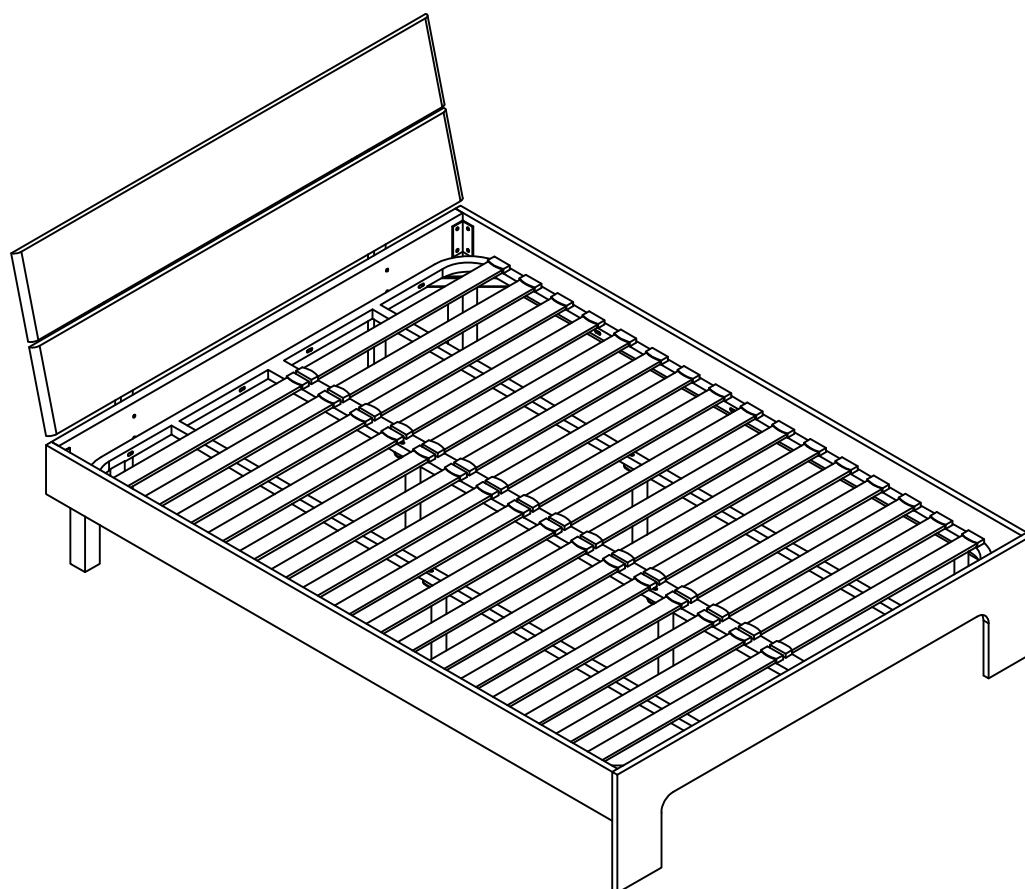

Julian Bowen Limited

Manhattan

High Gloss Bed 135cm

Assembly Instructions

Julian Bowen Limited
(01623 727374)

HARDWARE A

A

8x