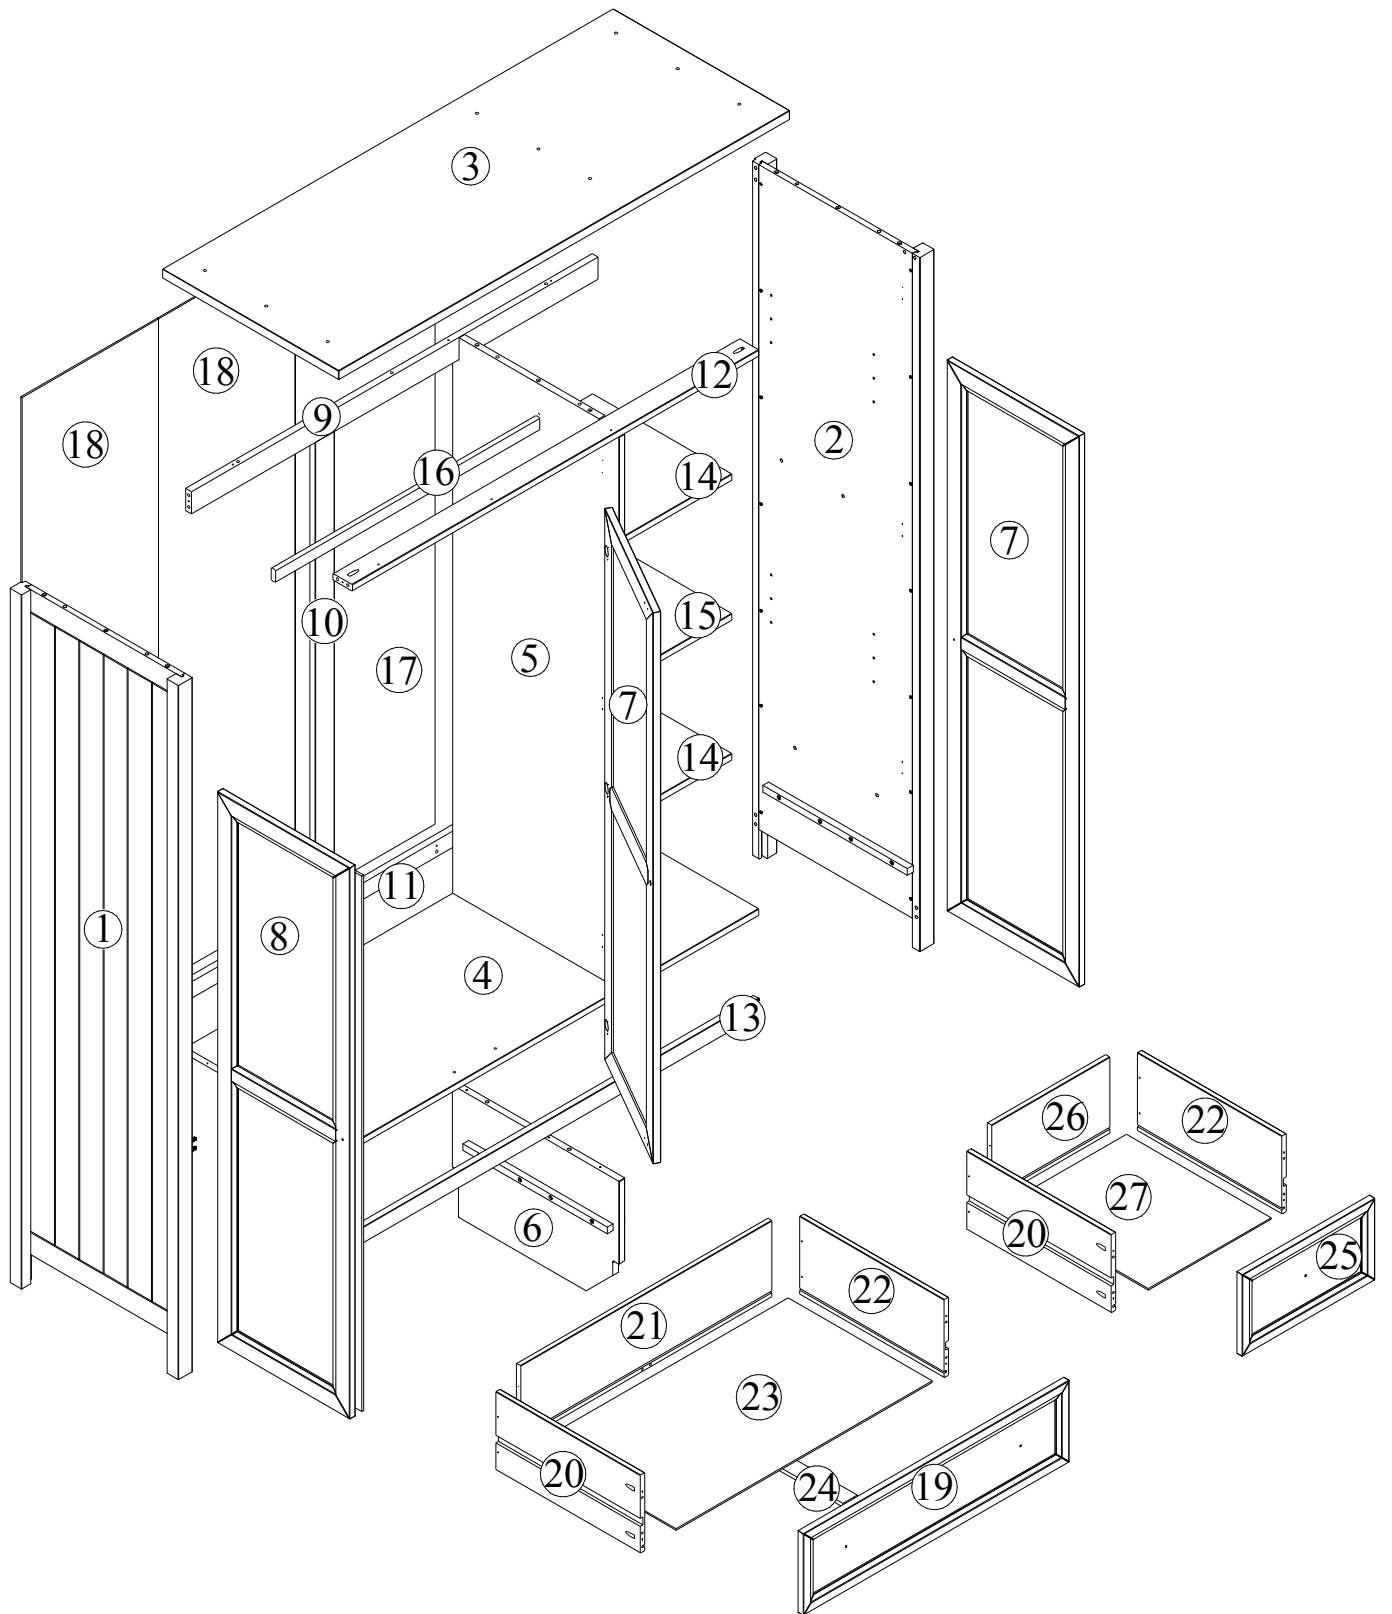

Julian Bowen Limited

Maine Grey 3 Door Combination Robe

Assembly Instructions

Julian Bowen Limited
(01623 727374)

HARDWARE

PARTS

Safety Advice

Please take the time to carefully read through the whole of these instructions before you commence.