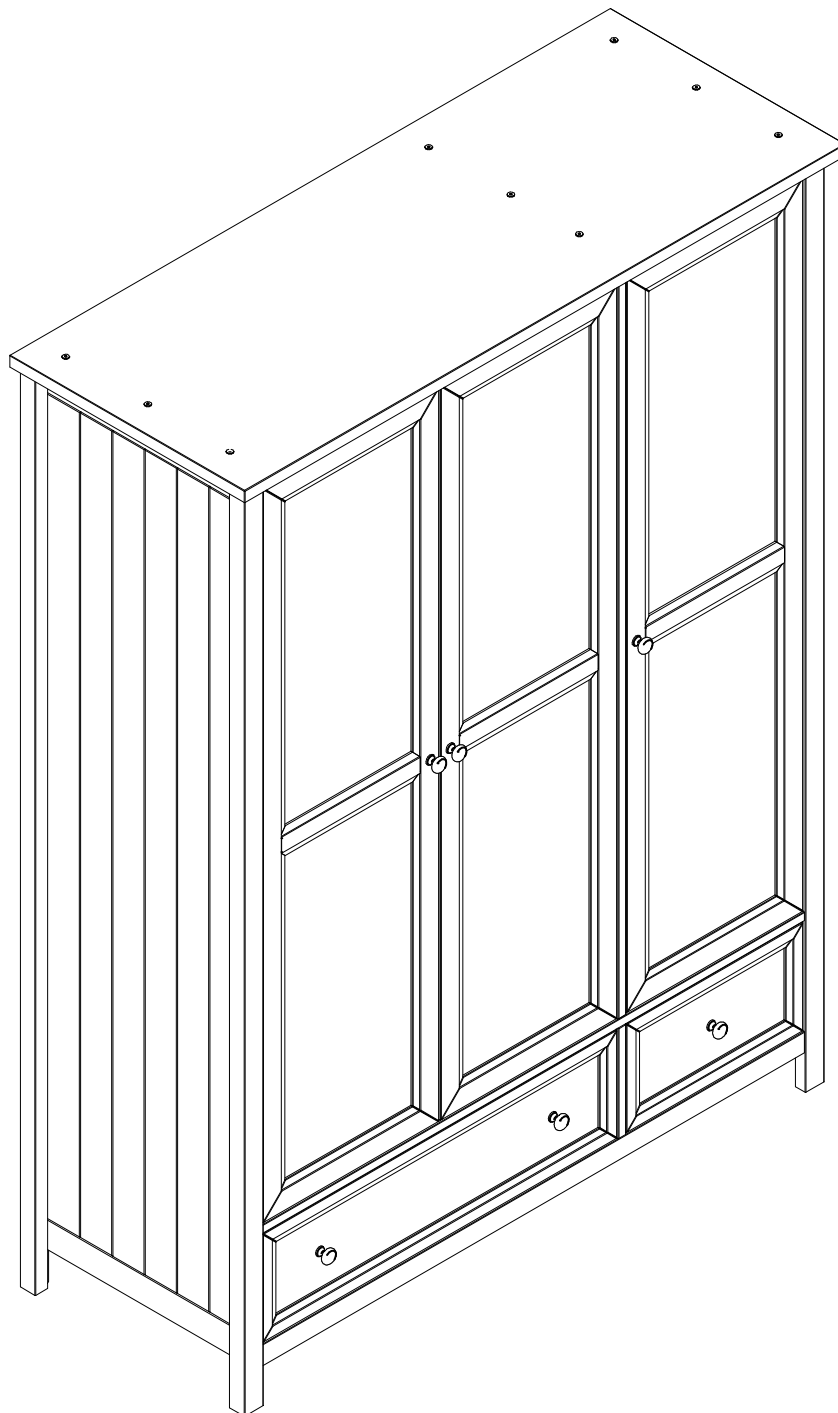

Julian Bowen Limited

Maine Grey 3 Door Combination Robe

Assembly Instructions

Julian Bowen Limited
(01623 727374)

HARDWARE

PARTS

Safety Advice

Please take the time to carefully read through the whole of these instructions before you commence.