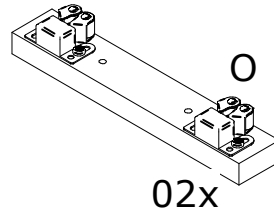

Julian Bowen Limited

Maine Grey 3 Door Combination Robe

Assembly Instructions

Julian Bowen Limited
(01623 727374)

HARDWARE

PARTS

Safety Advice

Please take the time to carefully read through the whole of these instructions before you commence.