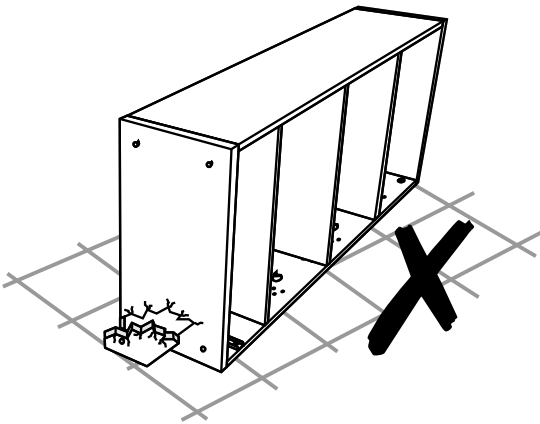

Julian Bowen Limited

Maine Grey 3 Door Combination Robe

Assembly Instructions

Julian Bowen Limited
(01623 727374)

HARDWARE

PARTS

Safety Advice

Please take the time to carefully read through the whole of these instructions before you commence.

It would be sensible to lay a sheet or blanket on the floor where you intend to work to avoid scratching this product and to protect your floor.

This product is heavy. Take extreme care when lifting to avoid personal injury or damage to the product.