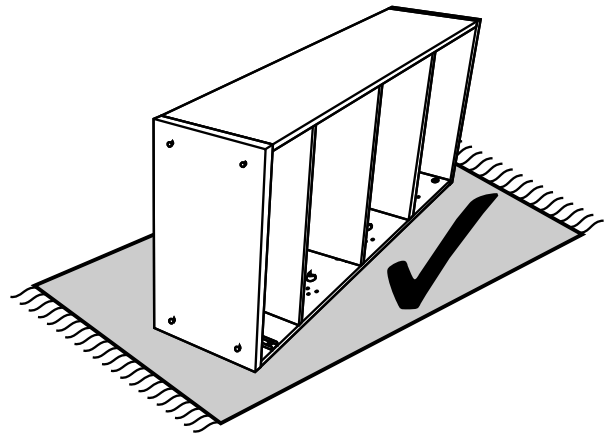

Julian Bowen Limited

Maine Grey 3 Door Combination Robe

Assembly Instructions

Julian Bowen Limited
(01623 727374)

HARDWARE

PARTS

Safety Advice

Please take the time to carefully read through the whole of these instructions before you commence.