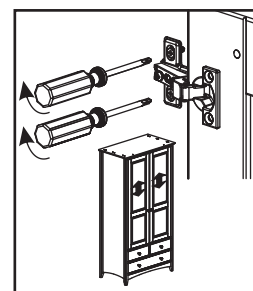

Assemble the product as close to its intended final position in the room as possible.

HANDY HINT: If you keep the hardware in a bowl during assembly you will be less likely to lose them.

“WARNING: In order to prevent overturning this product must be used with the wall attachment device provided.”

9

10

11

12

13

14

15

16

22

23

ADDITIONAL SAFETY INFORMATION

In the interest of safety, particularly where small children are concerned, we advise securing your Julian Bowen furniture to the wall to prevent the product from tipping forwards when loaded. The screw included in this fitting pack is only intended for fixing the safety strap to the piece of furniture. Use fixing devices suitable for the walls in your home, (NOT INCLUDED). If you are unsure what type of fixings to use, please seek further advice from your local DIY store.