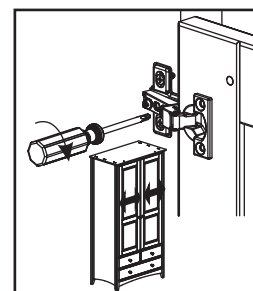

Assemble the product as close to its intended final position in the room as possible.

HANDY HINT: If you keep the hardware in a bowl during assembly you will be less likely to lose them.

“WARNING: In order to prevent overturning this product must be used with the wall attachment device provided.”

9

10

11

12

13

14

15

16

22

23

ADDITIONAL SAFETY INFORMATION

In the interest of safety, particularly where small children are concerned, we advise securing your Julian Bowen furniture to the wall to prevent the product from tipping forwards when loaded. The screw included in this fitting pack is only intended for fixing the safety strap to the piece of furniture. Use fixing devices suitable for the walls in your home, (NOT INCLUDED). If you are unsure what type of fixings to use, please seek further advice from your local DIY store.