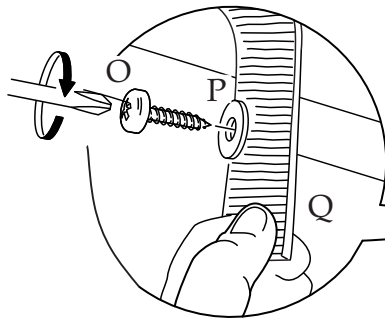

22

23

ADDITIONAL SAFETY INFORMATION

In the interest of safety, particularly where small children are concerned, we advise securing your Julian Bowen furniture to the wall to prevent the product from tipping forwards when loaded. The screw included in this fitting pack is only intended for fixing the safety strap to the piece of furniture. Use fixing devices suitable for the walls in your home, (NOT INCLUDED). If you are unsure what type of fixings to use, please seek further advice from your local DIY store.