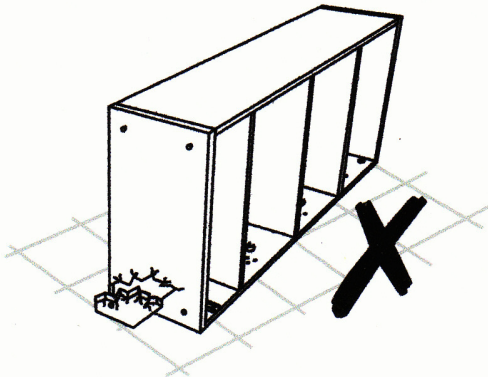

Julian Bowen Limited

Grosvenor Fabric Scroll Bed - 135cm

Assembly Instructions

**No Extra Tool
Required**

**Julian Bowen Limited
(01623 727374)**

HARDWARE

A

M8 x 25mm
12x

[*A x 8pcs & B x 8pcs already attached to Bed end Part 1&2*]

F

7x

G

1x

H

1x

I