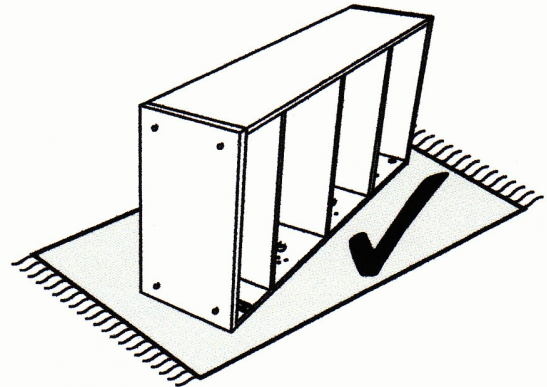

Julian Bowen Limited

Grosvenor Fabric Scroll Bed - 135cm

Assembly Instructions

**No Extra Tool
Required**

**Julian Bowen Limited
(01623 727374)**

HARDWARE

A

M8 x 25mm
12x

[*A x 8pcs & B x 8pcs already attached to Bed end Part 1&2*]

F

7x

G

1x

H

1x

I