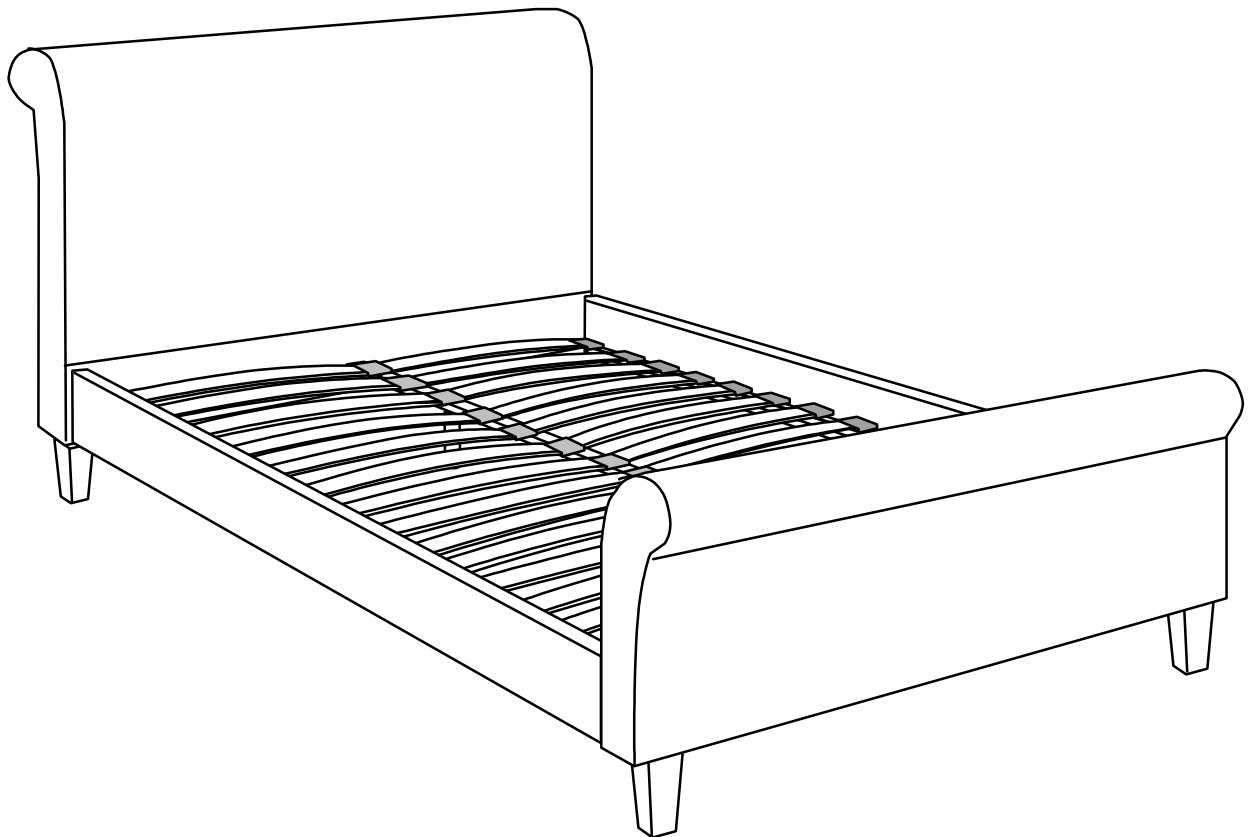

Julian Bowen Limited

Grosvenor Fabric Scroll Bed - 135cm

Assembly Instructions

**No Extra Tool
Required**

**Julian Bowen Limited
(01623 727374)**

HARDWARE

A

M8 x 25mm
12x

[*A x 8pcs & B x 8pcs already attached to Bed end Part 1&2*]

F

7x

G

1x

H

1x

I