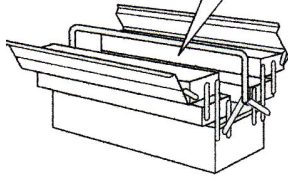

Julian Bowen Limited

Grosvenor Fabric Scroll Bed - 135cm

Assembly Instructions

**No Extra Tool
Required**

**Julian Bowen Limited
(01623 727374)**

HARDWARE

A

M8 x 25mm
12x

B

22x

C

M8 x 40mm
4x

D

M8 x 50mm
3x

E

4x