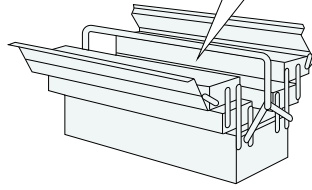

Julian Bowen Limited

Florence Bed 90cm

Assembly Instructions

No Extra
Tools Required

Julian Bowen Limited
(01623 727374)

HARDWARE

A

Bolt
M8x25mm
x8pcs

B

Washer
M8x8pcs

C

Side Slat Cap
x26pcs

D

M5 Allen Key
x1pc

E

Knobs
x4pcs

PARTS

①

HEADBOARD X 1PC

②

FOOTBOARD X 1PC

③

SIDE RAIL
X 2PCS

④