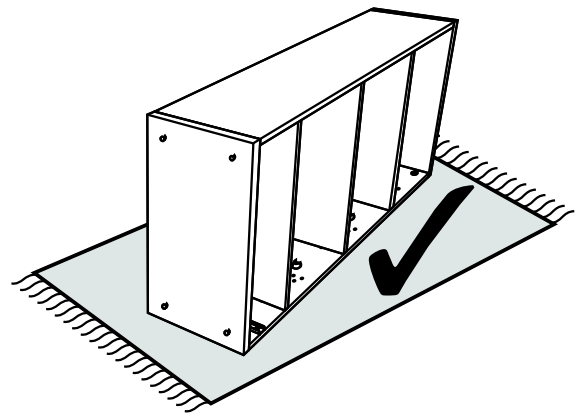

Julian Bowen Limited

Florence Bed 90cm

Assembly Instructions

No Extra
Tools Required

Julian Bowen Limited
(01623 727374)

HARDWARE

A

Bolt
M8x25mm
x8pcs