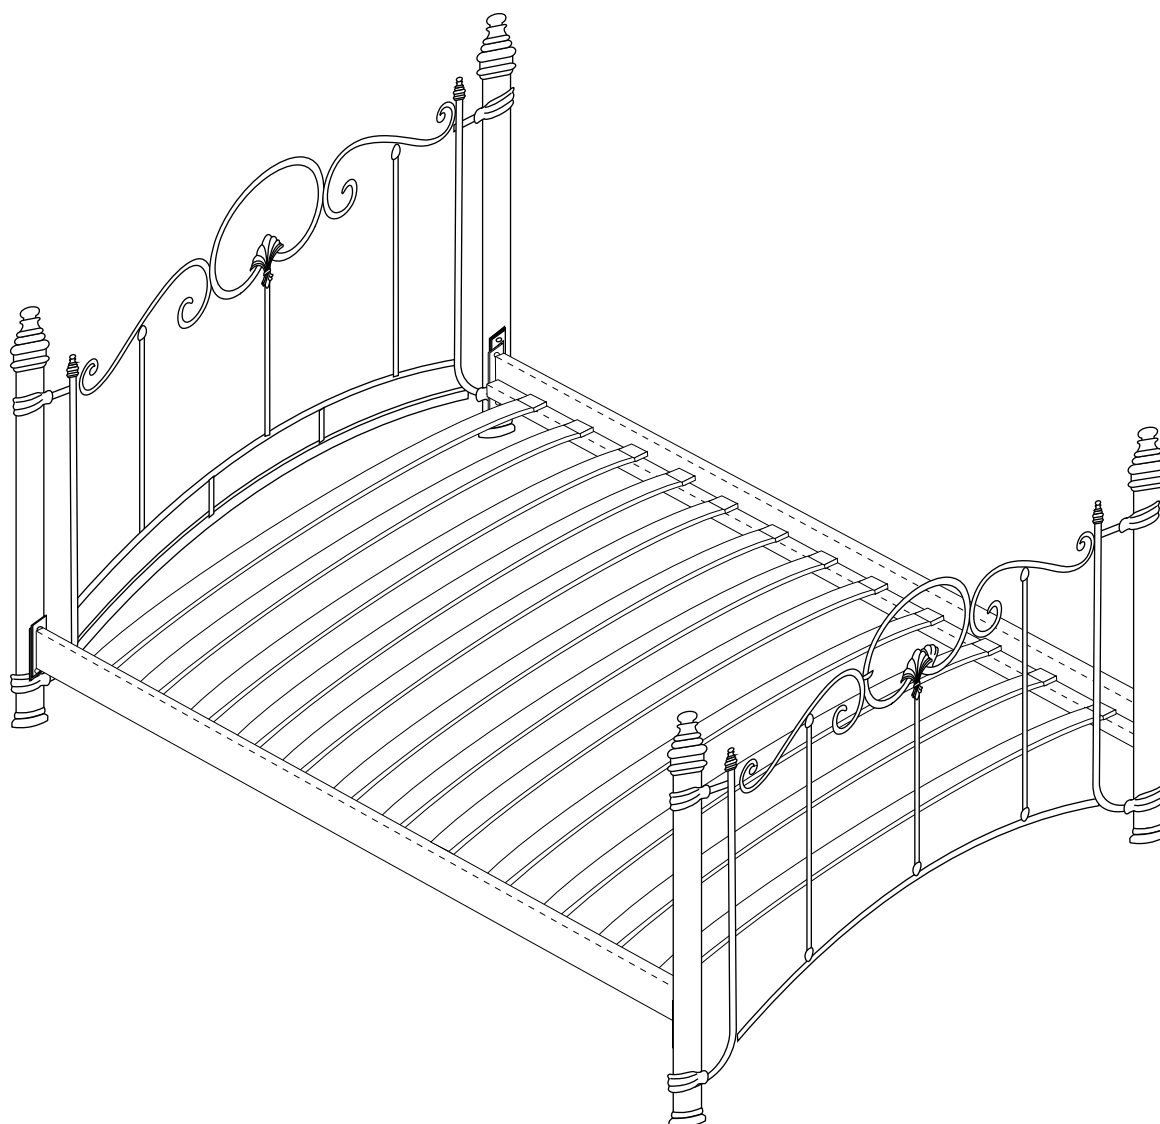

Julian Bowen Limited

Florence Bed 90cm

Assembly Instructions

No Extra
Tools Required

Julian Bowen Limited
(01623 727374)

HARDWARE

A

Bolt
M8x25mm
x8pcs

B

Washer
M8x8pcs

C

Side Slat Cap
x26pcs

D

M5 Allen Key
x1pc

E

Knobs
x4pcs

PARTS

①

HEADBOARD X 1PC

②

FOOTBOARD X 1PC

③

SIDE RAIL
X 2PCS

④