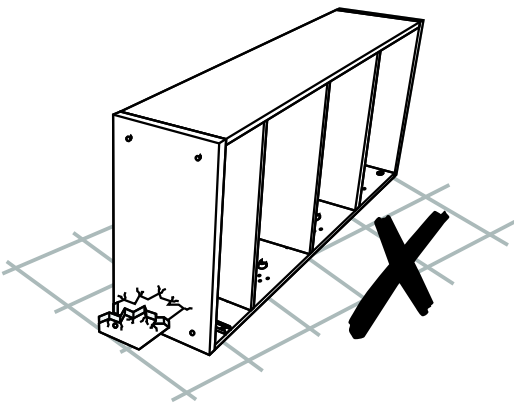

Julian Bowen Limited

Florence Bed 90cm

Assembly Instructions

No Extra
Tools Required

Julian Bowen Limited
(01623 727374)

HARDWARE

A

Bolt
M8x25mm
x8pcs

PARTS

①

HEADBOARD X 1PC

②

FOOTBOARD X 1PC

③

SIDE RAIL
X 2PCS

④