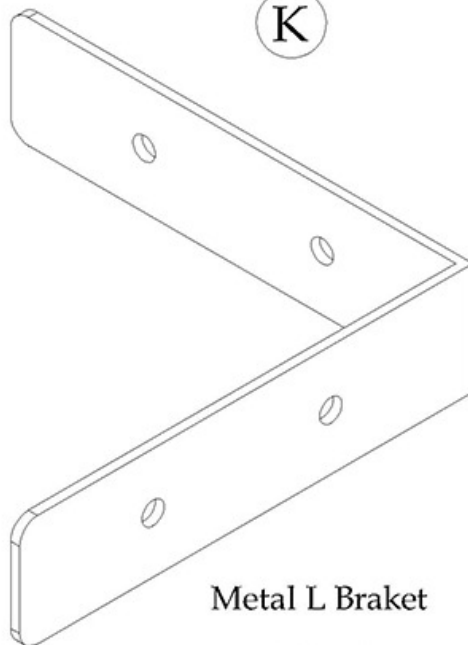

G

M6 x 50mm
4PCS

H

M4
1PCS

J

Caster
10PCS

K

Metal L Bracket
3PCS