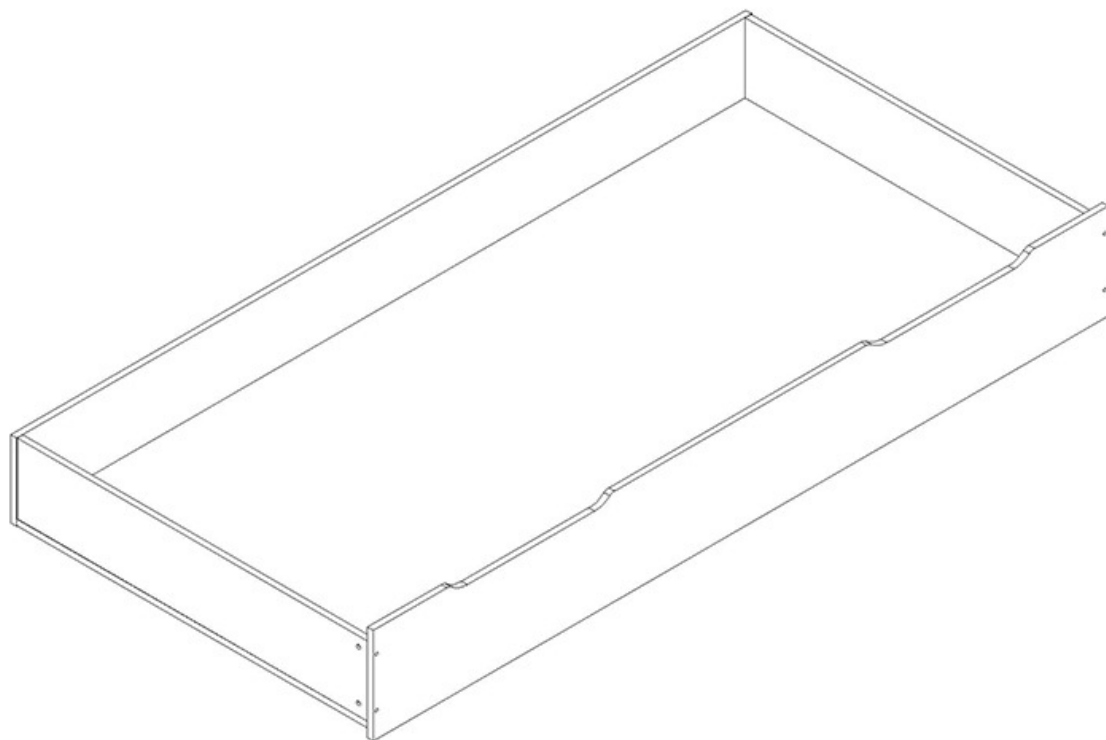

Julian Bowen Limited

Ellie Trundle

Assembly Instructions

HARDWARE

A

Cam Stud
3PCS

B

Cam
3PCS