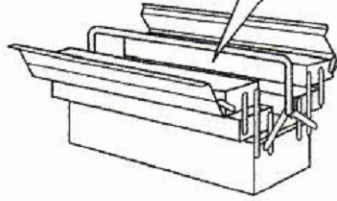

Julian Bowen Limited

Cleo Lamp Table Assembly Instructions

No Extra
Tools Required

Julian Bowen Limited
(01623 727374)

Safety Advice

Please take the time to carefully read through the whole of these instructions before you commence.