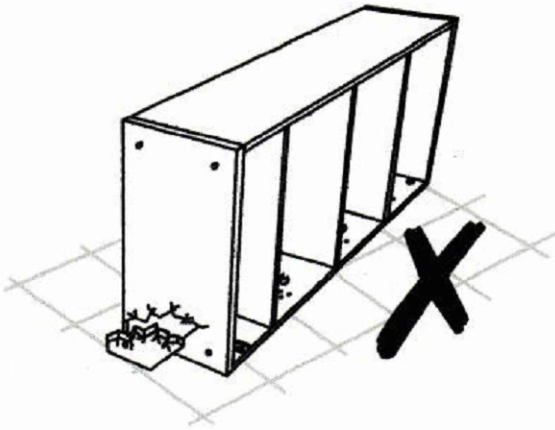

Julian Bowen Limited

Cleo Lamp Table Assembly Instructions

No Extra
Tools Required

Julian Bowen Limited
(01623 727374)

Safety Advice

Please take the time to carefully read through the whole of these instructions before you commence.

It would be sensible to lay a sheet or blanket on the floor where you intend to work to avoid scratching this product and to protect your floor.

This product is heavy. Take extreme care when lifting to avoid personal injury or damage to the product.