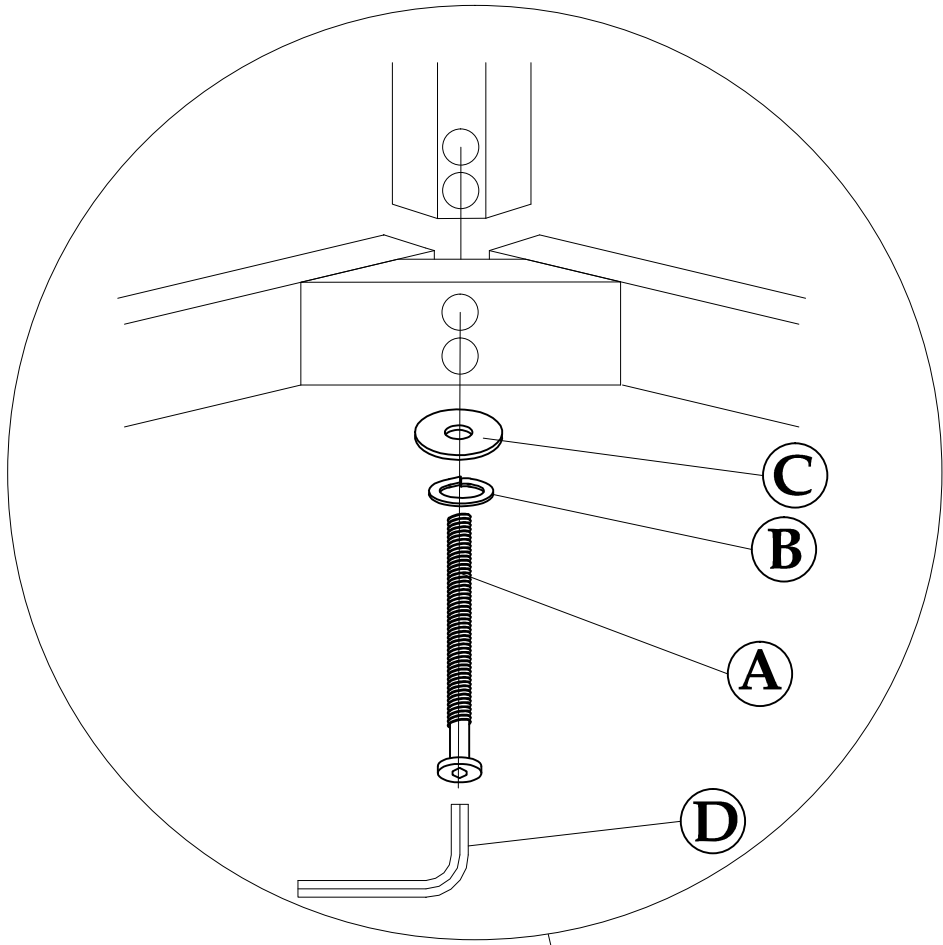

# HARDWARE

Ⓐ

**BOLT**  
M6 X 60MM  
8 PCS

Ⓑ

**SPRING WASHER**  
M6 X 11MM  
8 PCS

Ⓒ

**FLAT WASHER**  
M6 X 19MM  
8 PCS

Ⓓ

# PARTS

①=1pc

②=4pcs