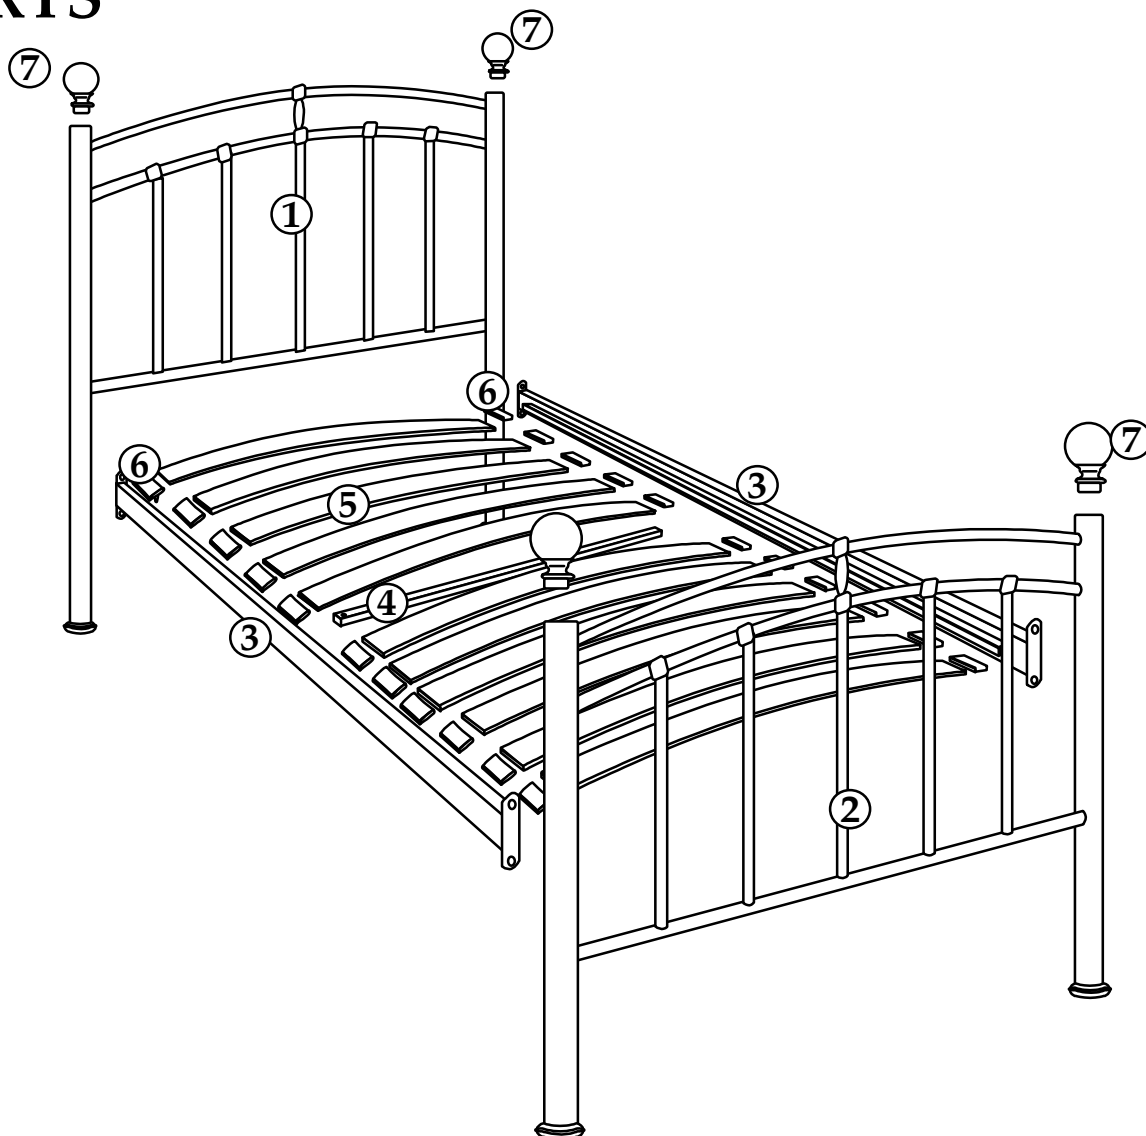

Julian Bowen Limited

Chatsworth Bed - 90cm

Assembly Instructions

Julian Bowen Limited
(01623 727374)

HARDWARE

8x

2x

2x

8x

8x

1x

4x

PARTS

Safety Advice

Please take the time to carefully read through the whole of these instructions before you commence.

Keep these instructions for future reference.