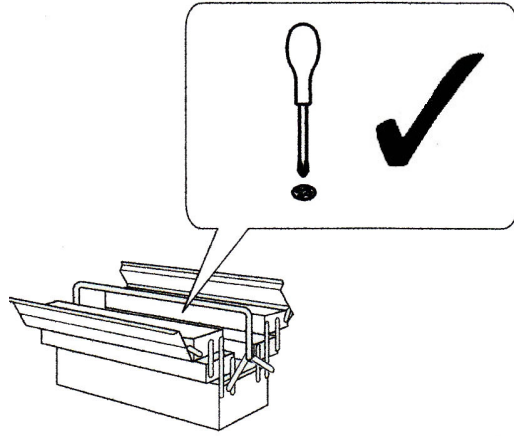

Julian Bowen Limited

Chatsworth Bed - 90cm

Assembly Instructions

Julian Bowen Limited
(01623 727374)

HARDWARE

8x

2x

2x

8x

8x

1x

4x

PARTS

Safety Advice

Please take the time to carefully read through the whole of these instructions before you commence.

Keep these instructions for future reference.