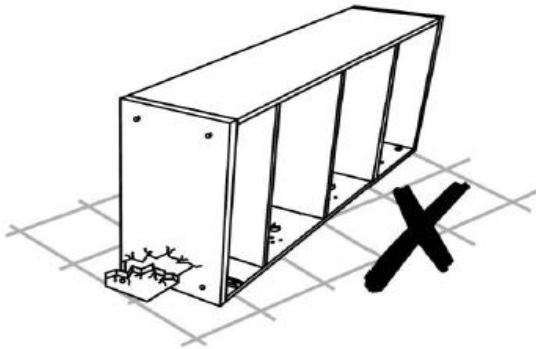

Julian Bowen Limited

Cayman Glass Top Dining Table

Assembly Instruction

No extra
tools
required

Julian Bowen Limited
(01623 727374)

HARDWARE

x4

x4