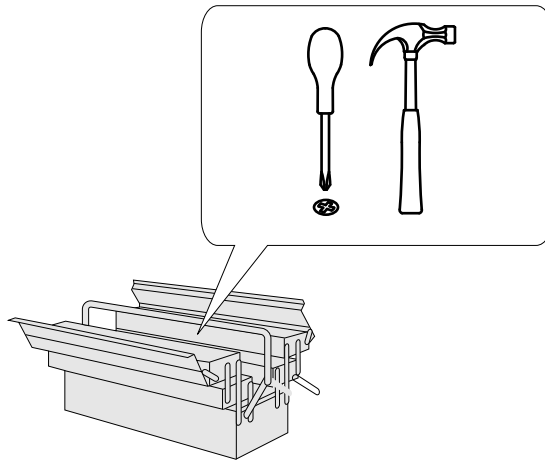

Julian Bowen Limited

Cameo 1 Drawer Bedside

Assembly Instructions

HARDWARE

3x

24x

26x

1x

16x

1x

02x

01x

01x

PARTS

Safety Advice

Please take the time to carefully read through the whole of these instructions before you commence.