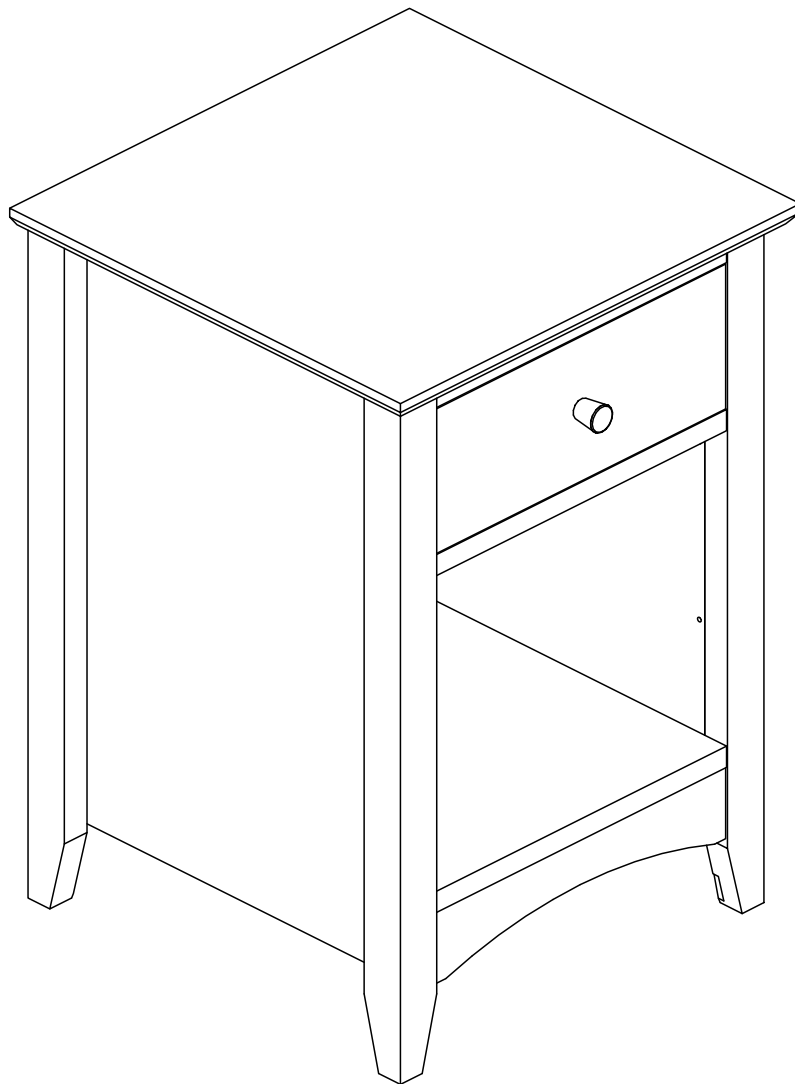

Julian Bowen Limited

Cameo 1 Drawer Bedside

Assembly Instructions

HARDWARE

3x

24x

26x

1x