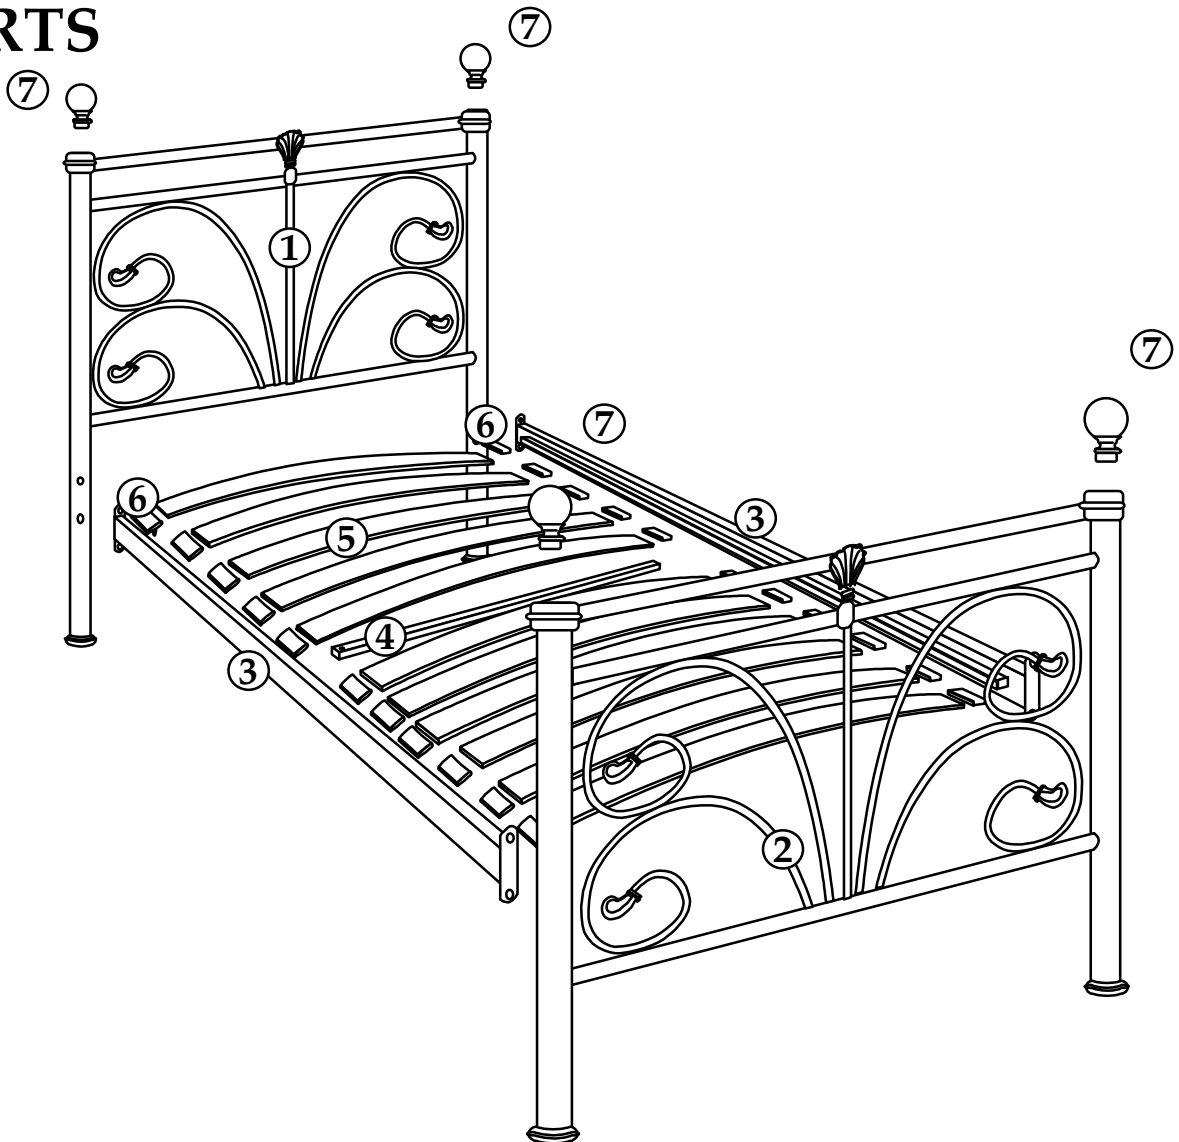

HARDWARE

8x

2x

2x

8x

8x

1x

PARTS