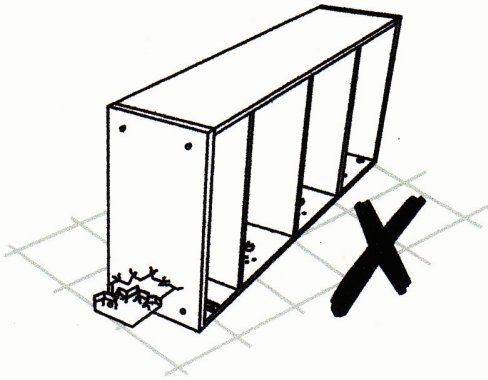

Julian Bowen Limited

Braemer Bed - 90cm

Assembly Instructions

Julian Bowen Limited
(01623 727374)

HARDWARE

8x

2x

2x

8x

8x

1x

PARTS

Safety Advice

Please take the time to carefully read through the whole of these instructions before you commence.

Keep these instructions for future reference.

Unpack, inspect and check off all of the contents.