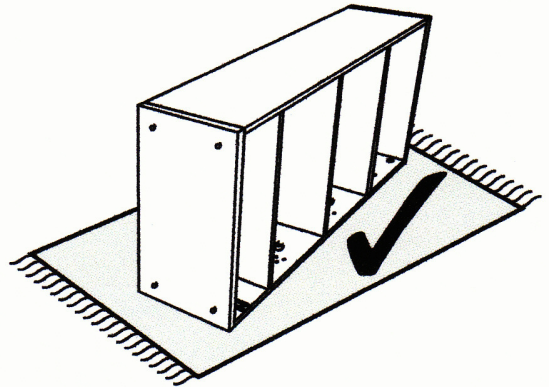

Julian Bowen Limited

Braemer Bed - 90cm

Assembly Instructions

Julian Bowen Limited
(01623 727374)

HARDWARE

8x

2x

2x

8x

8x

1x

PARTS

Safety Advice

Please take the time to carefully read through the whole of these instructions before you commence.

Keep these instructions for future reference.

Unpack, inspect and check off all of the contents.