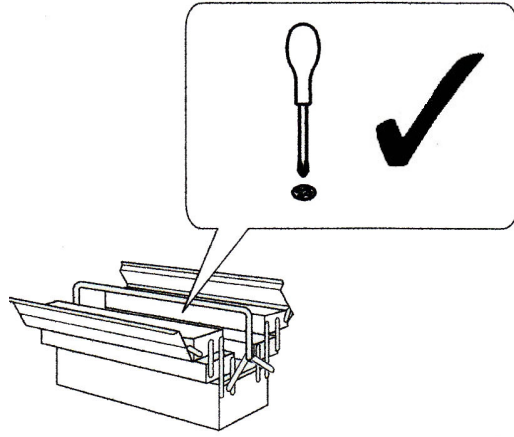

Julian Bowen Limited

Braemer Bed - 90cm

Assembly Instructions

Julian Bowen Limited
(01623 727374)

HARDWARE

8x

2x

2x

8x

8x

1x

PARTS

Safety Advice

Please take the time to carefully read through the whole of these instructions before you commence.

Keep these instructions for future reference.

Unpack, inspect and check off all of the contents.