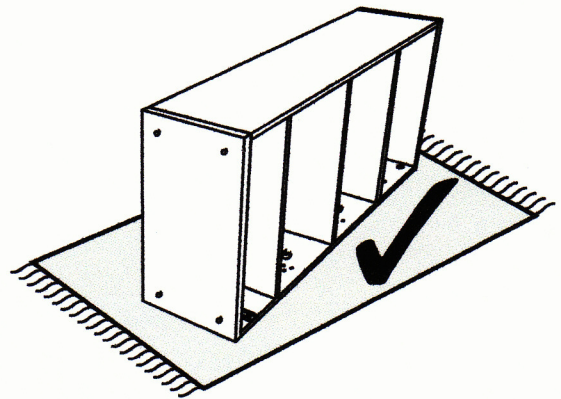

Julian Bowen Limited

Aztec Bed 90cm

Assembly Instructions

VERSION: 120808

No Extra
Tools Required

Julian Bowen Limited
(01623 727374)

HARDWARE

PARTS