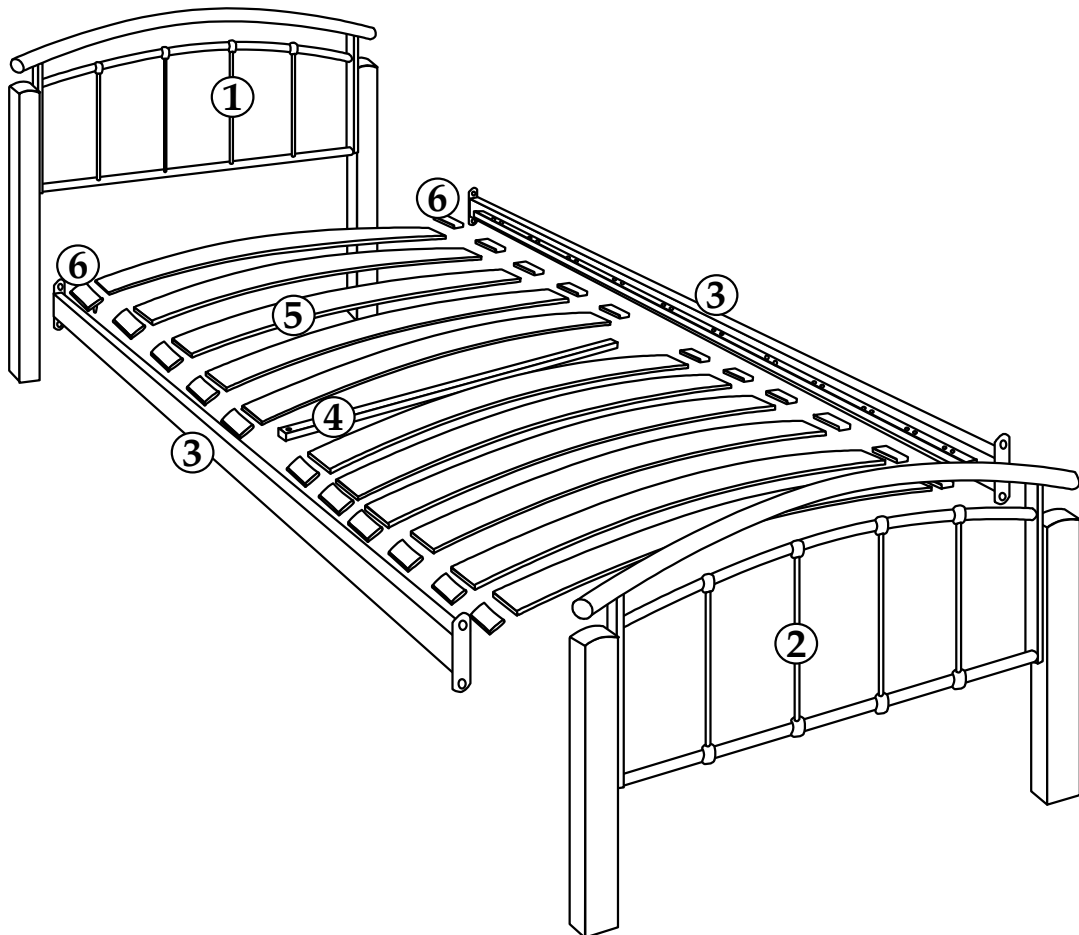

Julian Bowen Limited

Aztec Bed 90cm

Assembly Instructions

VERSION: 120808

No Extra
Tools Required

Julian Bowen Limited
(01623 727374)

HARDWARE

PARTS