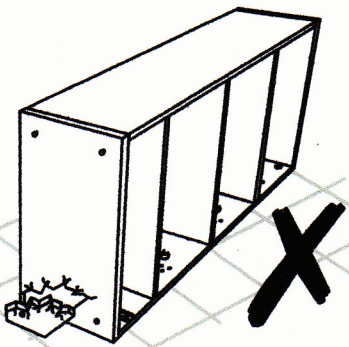

Julian Bowen Limited

Aztec Bed 90cm

Assembly Instructions

VERSION: 120808

No Extra
Tools Required

Julian Bowen Limited
(01623 727374)

HARDWARE

PARTS