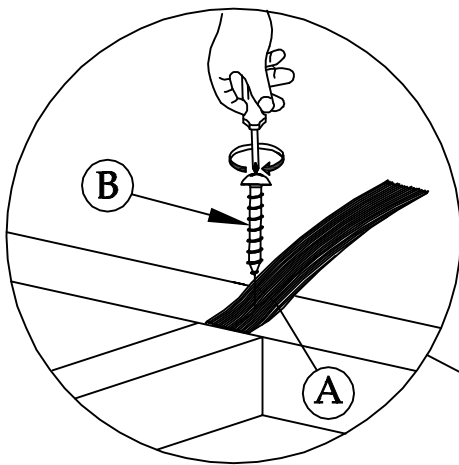

Julian Bowen Limited

Aspen Lamp Table

Assembly Instructions

Julian Bowen Limited
(01623 727374)

Hardware:

A x 1 PCS
Wall Strap

B x 1 PCS
Screw M4x20

Step 1: