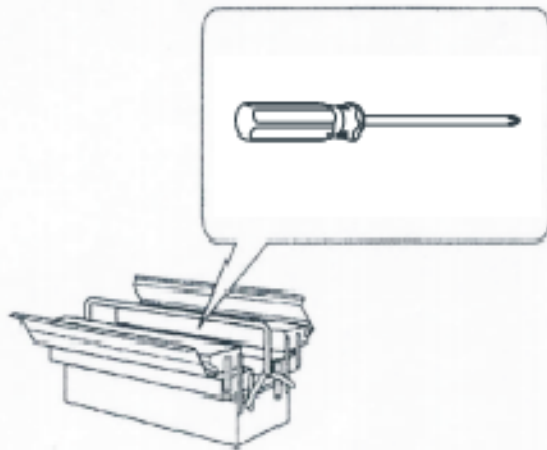

Julian Bowen Limited

Aspen Lamp Table

Assembly Instructions

Julian Bowen Limited
(01623 727374)

Hardware:

A x 1 PCS
Wall Strap

B x 1 PCS
Screw M4x20

Step 1: