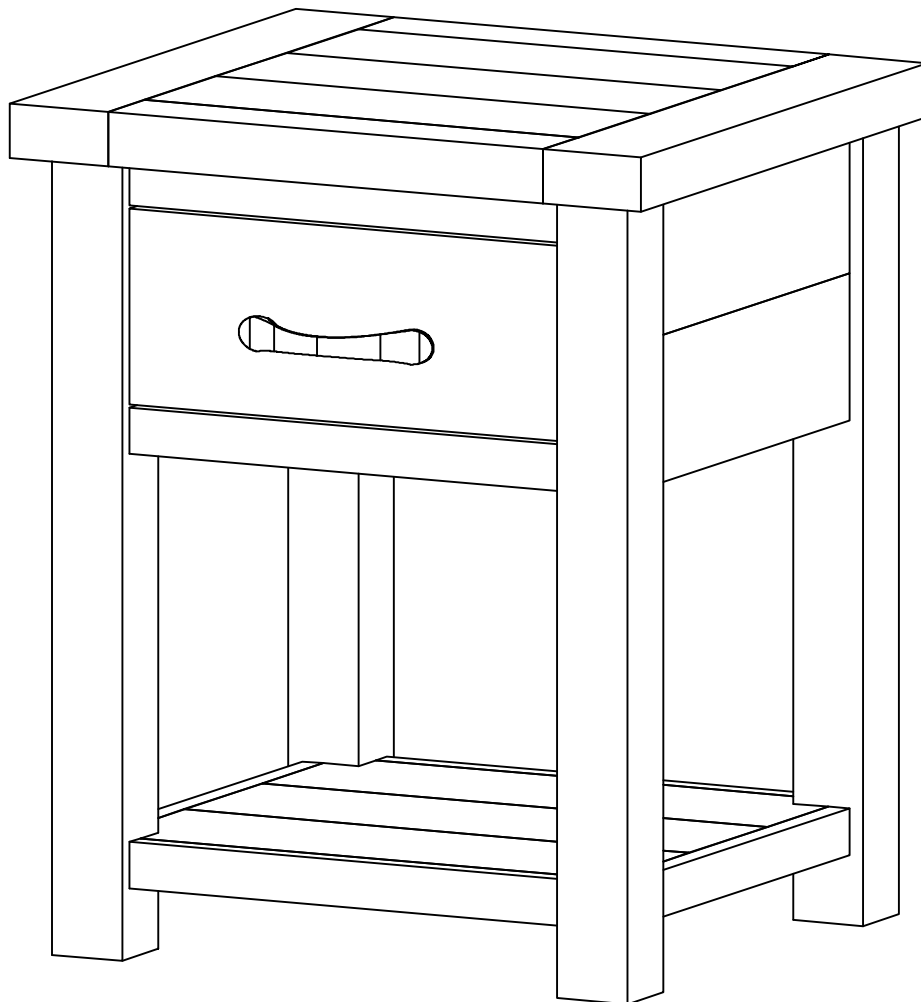

Julian Bowen Limited

Aspen Lamp Table

Assembly Instructions

Julian Bowen Limited
(01623 727374)

Hardware:

A x 1 PCS
Wall Strap

B x 1 PCS
Screw M4x20

Step 1: