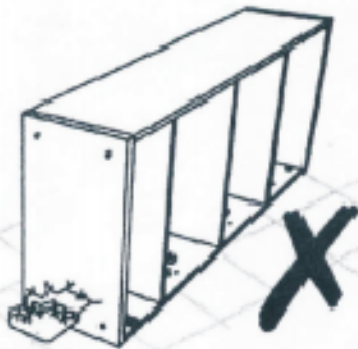

Julian Bowen Limited

Aspen Lamp Table

Assembly Instructions

Julian Bowen Limited
(01623 727374)

Hardware:

A x 1 PCS
Wall Strap

B x 1 PCS
Screw M4x20

Step 1: