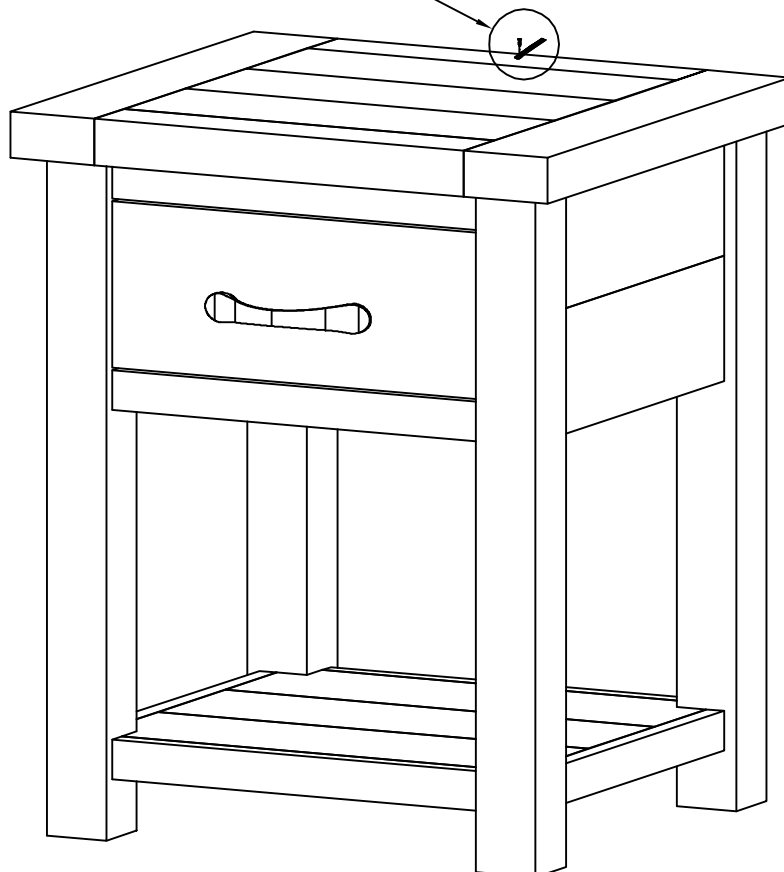

Julian Bowen Limited

Aspen Lamp Table

Assembly Instructions

Julian Bowen Limited
(01623 727374)

Hardware:

A x 1 PCS
Wall Strap

B x 1 PCS
Screw M4x20

Step 1: