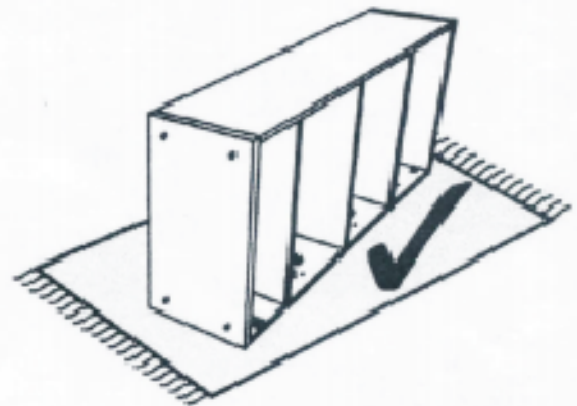

Julian Bowen Limited

Aspen Lamp Table

Assembly Instructions

Julian Bowen Limited
(01623 727374)

Hardware:

A x 1 PCS
Wall Strap

B x 1 PCS
Screw M4x20

Step 1: