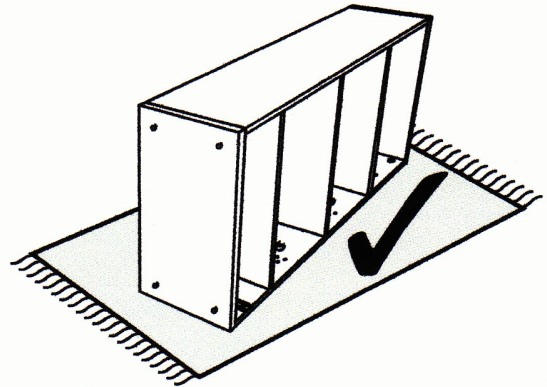

Julian Bowen Limited

Alpen Bed - 76cm

Assembly Instructions

Julian Bowen Limited
(01623 727374)

HARDWARE

8x

2x

2x

8x

8x

1x

PARTS

Safety Advice

Please take the time to carefully read through the whole of these instructions before you commence.

Keep these instructions for future reference.

Unpack, inspect and check off all of the contents.