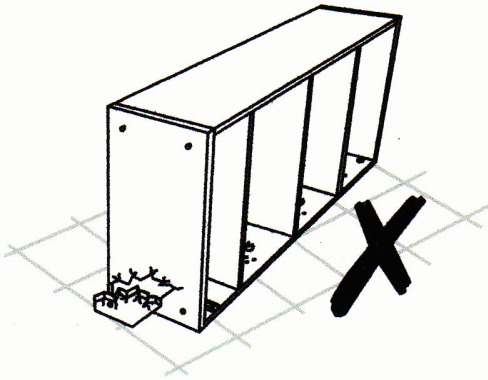

Julian Bowen Limited

Alpen Bed - 76cm

Assembly Instructions

Julian Bowen Limited
(01623 727374)

HARDWARE

8x

2x

2x

8x

8x

1x

PARTS

Safety Advice

Please take the time to carefully read through the whole of these instructions before you commence.

Keep these instructions for future reference.

Unpack, inspect and check off all of the contents.