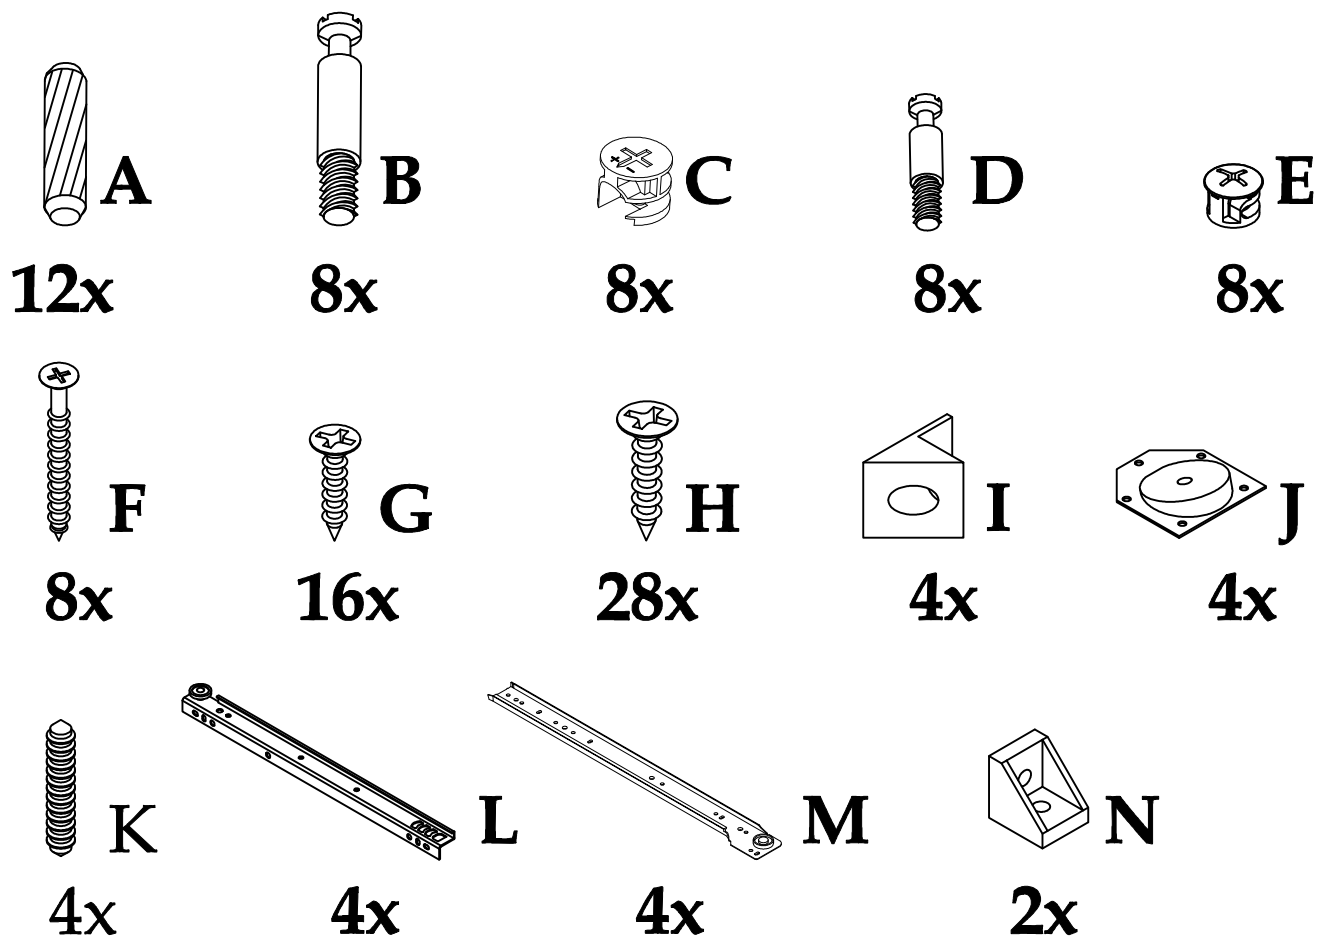

Julian Bowen Limited

Alicia

2 Drawer Bedside

Assembly Instructions

Julian Bowen Limited
(01623 727374)

HARDWARE

PARTS

Safety Advice