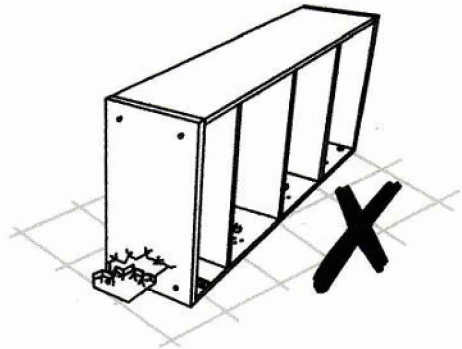

Julian Bowen Limited

Cleo Nest of Tables

Assembly Instructions

No Extra
Tools Required

Julian Bowen Limited
(01623 727374)

Safety Advice

Please take the time to carefully read through the whole of these instructions before you commence.

It would be sensible to lay a sheet or blanket on the floor where you intend to work to avoid scratching this product and to protect your floor.

This product is heavy. Take extreme care when lifting to avoid personal injury or damage to the product.