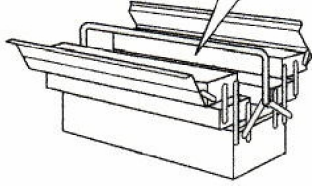

Julian Bowen Limited

STRATOS BAR STOOL

Assembly Instructions

No Extra
Tools Required

Julian Bowen Limited
(01623 727374)

HARDWARE

A

4X 6X16MM

B

4X 6X15MM

C

1X

PARTS

Safety Advice

Please take the time to carefully read through the whole of these instructions before you commence.

Keep these instructions for future reference.