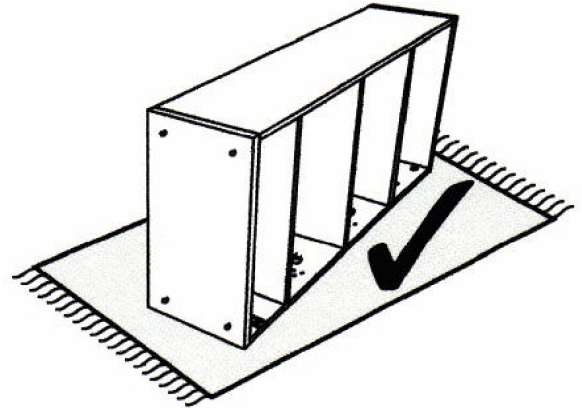

Julian Bowen Limited

STRATOS BAR STOOL

Assembly Instructions

No Extra
Tools Required

Julian Bowen Limited
(01623 727374)

HARDWARE

A

4X 6X16MM

B

4X 6X15MM

C

1X

PARTS

Safety Advice

Please take the time to carefully read through the whole of these instructions before you commence.

Keep these instructions for future reference.