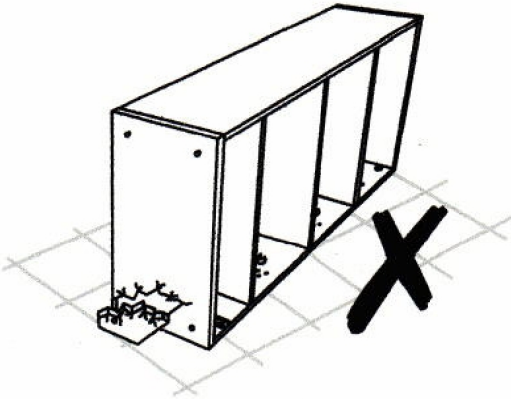

Julian Bowen Limited

STRATOS BAR STOOL

Assembly Instructions

No Extra
Tools Required

Julian Bowen Limited
(01623 727374)

HARDWARE

A

4X 6X16MM

B

4X 6X15MM

C

1X

PARTS

Safety Advice

Please take the time to carefully read through the whole of these instructions before you commence.

Keep these instructions for future reference.