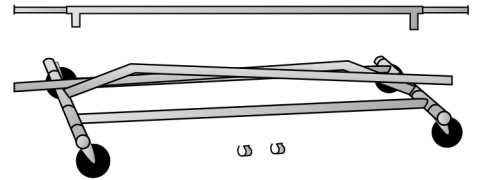

Assembly Instructions

Quality Fabricators®

ZRACKS.COM

1-877-637-3712

Collapsible Salesman (666741)

PARTS LIST

1. Base with upright arms (x1)
2. Casters (x4)
3. Hangbar (x1)
4. Extension Pipes (x2)
5. Clamps (x2)
6. Screws (x2)
7. Washers (x2)

ASSEMBLY INSTRUCTIONS

1. Remove rack from carton.
2. Place rack on ground and unfold upright arms.
3. Insert hang bar on the two upright arms.
4. If NEEDED: Attach 2 clamps to base with supplied screws and washers.
5. Extend pull-out extensions if needed.