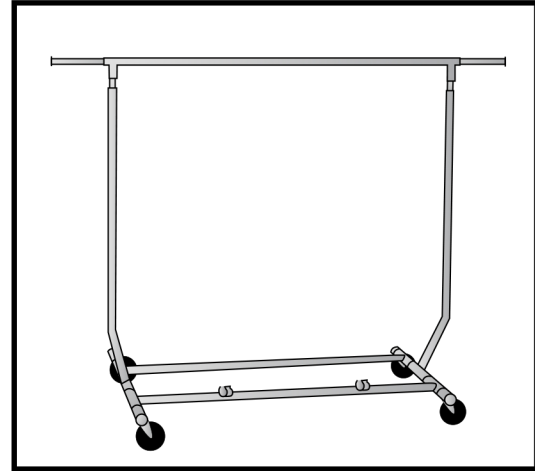

Assembly Instructions

Quality Fabricators®

ZRACKS.COM

1-877-637-3712

Collapsible Salesman (666741)

PARTS LIST

1. Base with upright arms (x1)
2. Casters (x4)
3. Hangbar (x1)
4. Extension Pipes (x2)
5. Clamps (x2)
6. Screws (x2)
7. Washers (x2)

ASSEMBLY INSTRUCTIONS

1. Remove rack from carton.
2. Place rack on ground and unfold upright arms.
3. Insert hang bar on the two upright arms.
4. If NEEDED: Attach 2 clamps to base with supplied screws and washers.
5. Extend pull-out extensions if needed.