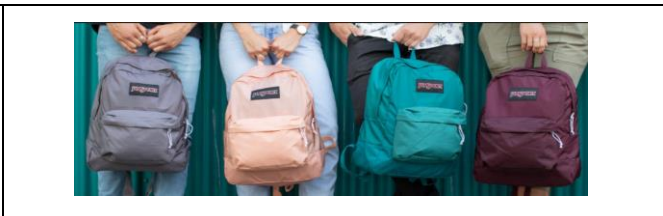

**SPORTS** Uniform is measured in ages & adult sizes. Use the size guide on our website if you need help.  
**Note: JI-SI only where the blue tracksuit with the polo as their uniform.**

Item	Colour	Compulsory	Size	ADVISED QTY	Qty	✓
Tracksuit Top 	Blue	JI-SI / 1st - 6th Class		1		
Tracksuit Bottoms 	Blue	JI-SI / 1st - 6th Class		2		
Shorts 	Blue	Optional		1		
P.E. T-shirt 	White	5th - 6th Class Only		1		
Long Sleeved Polo Short Sleeved Polo 	White	JI-SI / 1st - 6th Class		2 of each		
Fleece 	Navy	Optional Can be worn to and from School		1		
Training Top 	Navy	Optional Can be worn to and from School		1		
Rugby Jersey 	Blue	1st -6th Class		1		
Match Shorts 	White	1st -6th Class		1		
Training Shorts 	Navy	Optional		1		
Rugby Shorts 	Blue	Yes		2		
Kitbag 	Blue	Optional Available in 2 sizes		1		
Swim Bag Boot Bag 	Blue	Optional		1		
Gum Shields 	Assorted	Yes		1		

Please note that the rugby jersey is short sleeved and not reversable.

**BACK TO SCHOOL**

SCHOOL LUNCH

BACKPACKS

HYGIENE

NAME LABELS