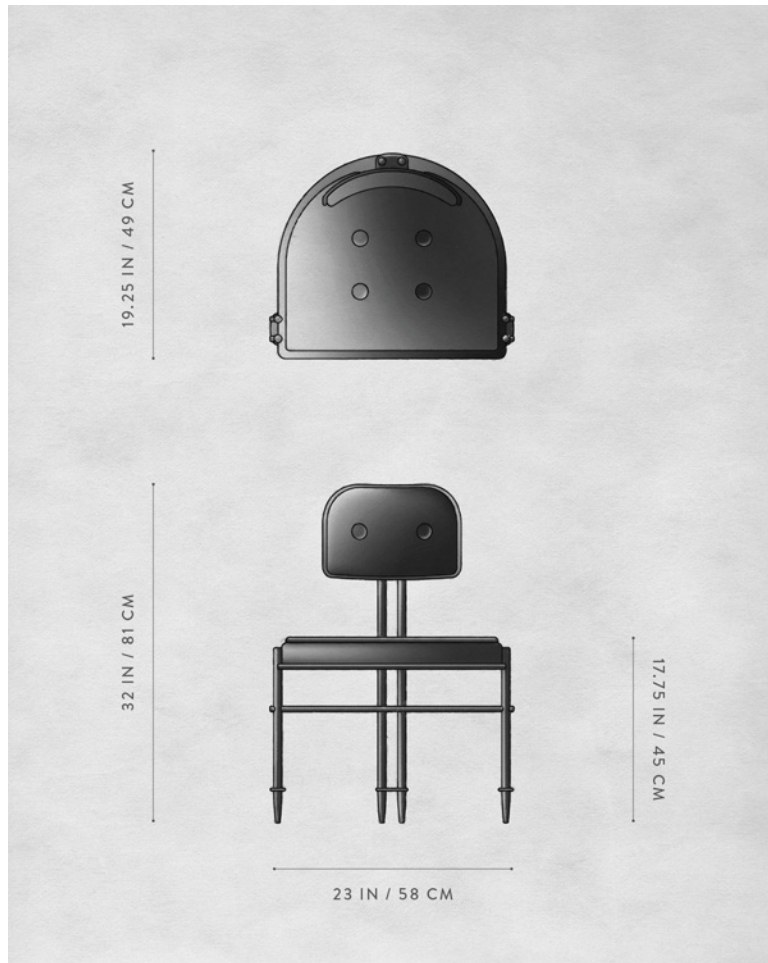

ARM CHAIR, AGED BRASS / TAUPE WOOL SATEEN

ARM CHAIR, TARNISHED SILVER / JUNIPER LEATHER

A P P A R A T U S

ARM CHAIR, AGED BRASS / OLIVE WOOL SATEEN

A P P A R A T U S

DIMENSIONS

EPISODE : CHAIR

32 H, 23 W, 19.25 D IN
81 H, 58 W, 49 D CM

A P P A R A T U S

EPISODE : ARMCHAIR

DIMENSIONS

32 H, 23.5 W, 19.25 D IN
81 H, 60 W, 49 D CM

PRICE

\$7000 / FABRIC
\$8000 / SUEDE
\$8400 / LEATHER

DEPOSIT BALANCE LEAD TIME

50% UPON ORDER
DUE PRIOR TO SHIPPING
PLEASE REFER TO WEBSITE