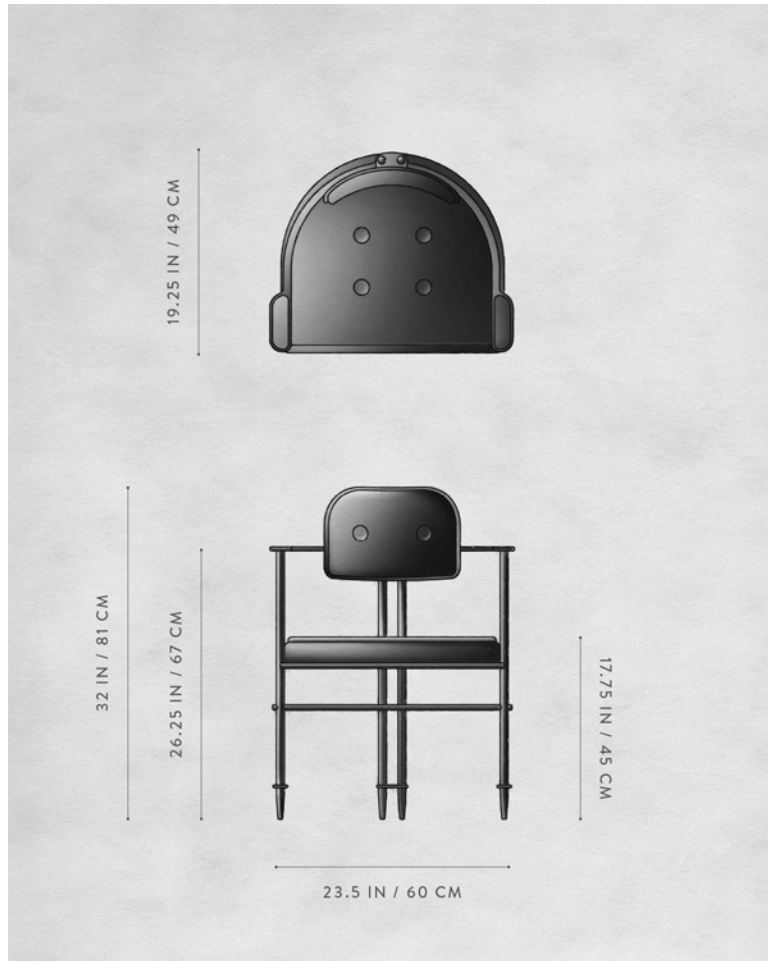

ARM CHAIR, AGED BRASS / TAUPE WOOL SATEEN

ARM CHAIR, TARNISHED SILVER / JUNIPER LEATHER

A P P A R A T U S

ARM CHAIR, AGED BRASS / OLIVE WOOL SATEEN

A P P A R A T U S

DIMENSIONS

EPISODE : CHAIR

32 H, 23 W, 19.25 D IN
81 H, 58 W, 49 D CM

PRICE

\$6000 / FABRIC
\$7000 / SUEDE
\$7400 / LEATHER

DEPOSIT BALANCE LEAD TIME

50% UPON ORDER
DUE PRIOR TO SHIPPING
PLEASE REFER TO WEBSITE

FINISHED AND ASSEMBLED BY HAND IN CA
DOMESTIC AND IMPORTED COMPONENTS

A P P A R A T U S

EPISODE : ARMCHAIR

DIMENSIONS

32 H, 23.5 W, 19.25 D IN
81 H, 60 W, 49 D CM

PRICE

\$7000 / FABRIC
\$8000 / SUEDE
\$8400 / LEATHER

DEPOSIT BALANCE LEAD TIME

50% UPON ORDER
DUE PRIOR TO SHIPPING
PLEASE REFER TO WEBSITE