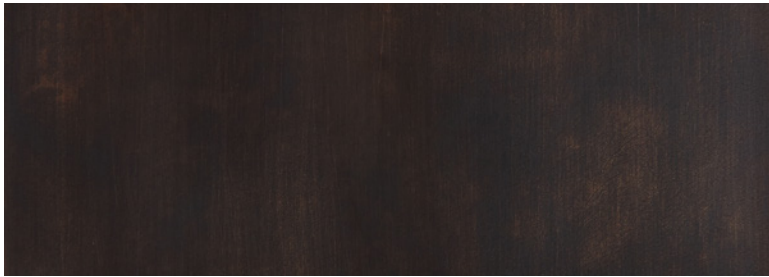

OIL-RUBBED BRONZE