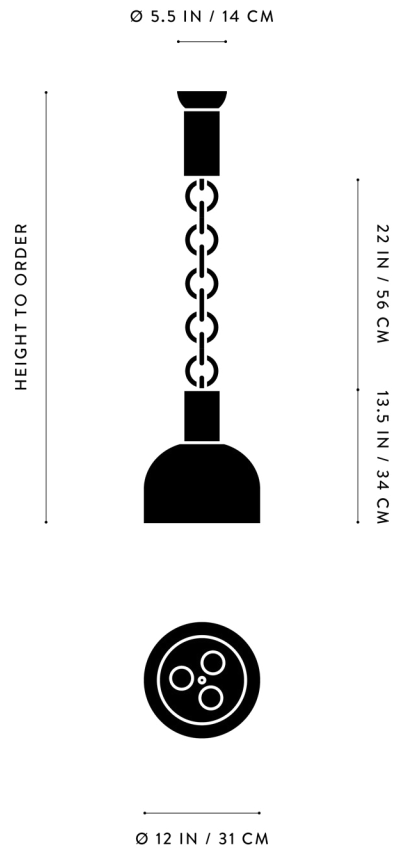

WEIGHT

HEIGHT TO ORDER
LARGE A : 7 - 17 LBS / 3 - 8 KG
LARGE B : 18 - 29 LBS / 8 - 13 KG
LARGE C : 31 - 42 LBS / 14 - 19 KG

PRICE

FROM £13050 / 34 - 99 IN OVERALL HEIGHT
£17300 / 100 - 181 IN OVERALL HEIGHT
£21600 / 182 - 263 IN OVERALL HEIGHT

LARGE A
34 - 99 IN / 86 - 251 CM

LARGE B
100 - 181 IN / 254 - 460 CM

LARGE C
182 - 263 IN / 462 - 668 CM

A P P A R A T U S

LINK : PENDANT MEDIUM

DIMENSIONS

Ø 12 IN
Ø 31 CM

WEIGHT

HEIGHT TO ORDER
MEDIUM A : 7 - 16 LBS / 3 - 7 KG
MEDIUM B : 17 - 28 LBS / 8 - 13 KG
MEDIUM C : 30 - 41 LBS / 14 - 19 KG

PRICE

FROM £11950 / 32 - 97 IN OVERALL HEIGHT
£16250 / 98 - 179 IN OVERALL HEIGHT
£20550 / 180 - 261 IN OVERALL HEIGHT

MEDIUM A
32 - 97 IN / 81 - 246 CM

MEDIUM B
98 - 179 IN / 249 - 455 CM

MEDIUM C
180 - 261 IN / 457 - 663 CM

A P P A R A T U S

LINK : PENDANT SMALL

DIMENSIONS	Ø 8 IN Ø 20 CM
WEIGHT	HEIGHT TO ORDER SMALL A : 6 - 15 LBS / 3 - 7 KG SMALL B : 17 - 28 LBS / 8 - 13 KG SMALL C : 30 - 41 LBS / 14 - 19 KG
PRICE	FROM £10900 / 35 - 101 IN OVERALL HEIGHT £15200 / 102 - 183 IN OVERALL HEIGHT £19450 / 184 - 265 IN OVERALL HEIGHT
MINIMUM HEIGHT	35 IN
VOLTAGE	120-240 UL / CE
LAMPING BULB INCLUDED	MAX 60W 3.8W DIMMABLE LED BULB 220 LUMENS 2000 - 2800K 120V : E26 SPHERE I : MATTE WHITE 240V : E27 SPHERE I : MATTE WHITE
BULB LIFE	15,000 HOURS
DEPOSIT BALANCE LEAD TIME	50% UPON ORDER DUE PRIOR TO SHIPPING PLEASE REFER TO WEBSITE