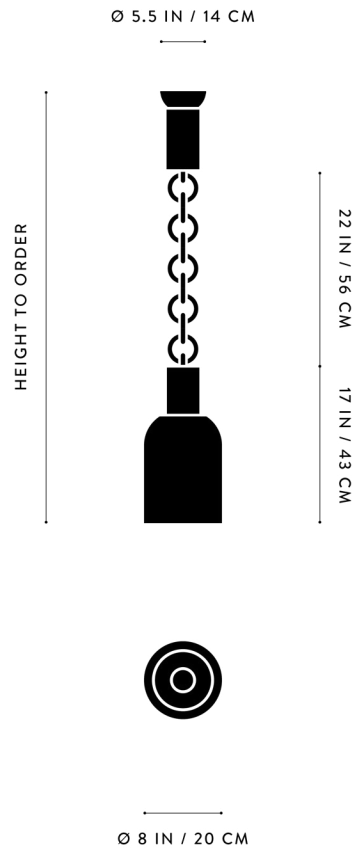

WEIGHT

HEIGHT TO ORDER
LARGE A : 7 - 17 LBS / 3 - 8 KG
LARGE B : 18 - 29 LBS / 8 - 13 KG
LARGE C : 31 - 42 LBS / 14 - 19 KG

PRICE

FROM £13050 / 34 - 99 IN OVERALL HEIGHT
£17300 / 100 - 181 IN OVERALL HEIGHT
£21600 / 182 - 263 IN OVERALL HEIGHT

LARGE A
34 - 99 IN / 86 - 251 CM

LARGE B
100 - 181 IN / 254 - 460 CM

LARGE C
182 - 263 IN / 462 - 668 CM

A P P A R A T U S

LINK : PENDANT MEDIUM

DIMENSIONS

Ø 12 IN
Ø 31 CM

WEIGHT

HEIGHT TO ORDER
MEDIUM A : 7 - 16 LBS / 3 - 7 KG
MEDIUM B : 17 - 28 LBS / 8 - 13 KG
MEDIUM C : 30 - 41 LBS / 14 - 19 KG

PRICE

FROM £11950 / 32 - 97 IN OVERALL HEIGHT
£16250 / 98 - 179 IN OVERALL HEIGHT
£20550 / 180 - 261 IN OVERALL HEIGHT

MEDIUM A
32 - 97 IN / 81 - 246 CM

MEDIUM B
98 - 179 IN / 249 - 455 CM

MEDIUM C
180 - 261 IN / 457 - 663 CM

A P P A R A T U S

LINK : PENDANT SMALL

DIMENSIONS	Ø 8 IN Ø 20 CM
WEIGHT	HEIGHT TO ORDER SMALL A : 6 - 15 LBS / 3 - 7 KG SMALL B : 17 - 28 LBS / 8 - 13 KG SMALL C : 30 - 41 LBS / 14 - 19 KG
PRICE	FROM £10900 / 35 - 101 IN OVERALL HEIGHT £15200 / 102 - 183 IN OVERALL HEIGHT £19450 / 184 - 265 IN OVERALL HEIGHT
MINIMUM HEIGHT	35 IN
VOLTAGE	120-240 UL / CE
LAMPING BULB INCLUDED	MAX 60W 3.8W DIMMABLE LED BULB 220 LUMENS 2000 - 2800K 120V : E26 SPHERE I : MATTE WHITE 240V : E27 SPHERE I : MATTE WHITE
BULB LIFE	15,000 HOURS
DEPOSIT BALANCE LEAD TIME	50% UPON ORDER DUE PRIOR TO SHIPPING PLEASE REFER TO WEBSITE