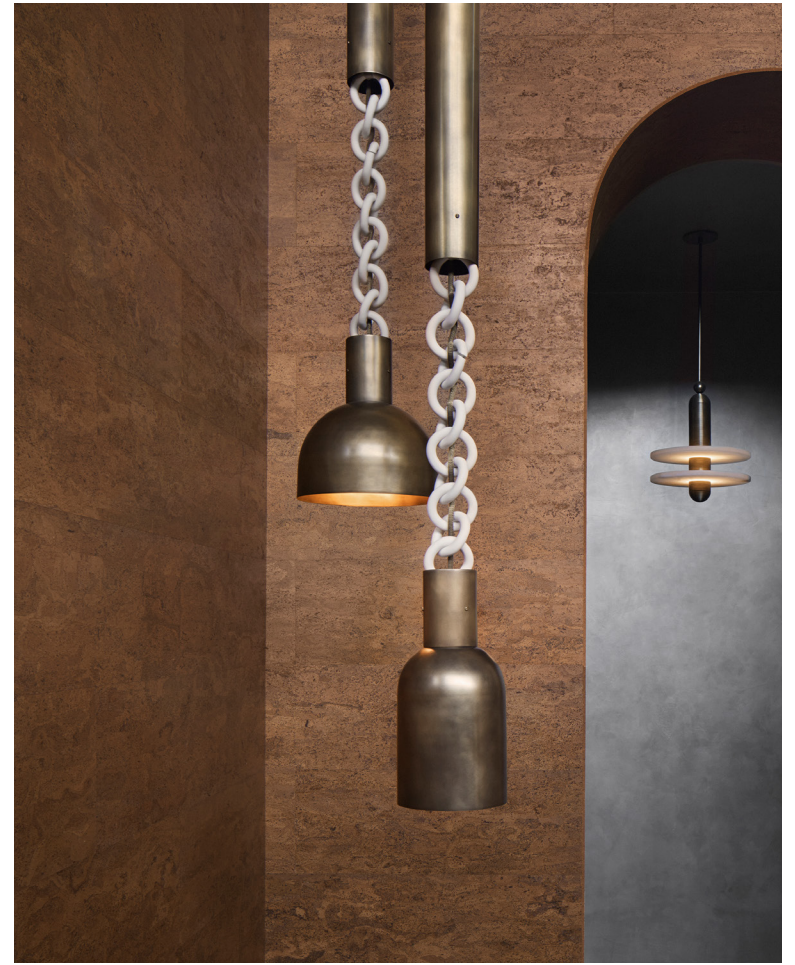

A P P A R A T U S

AGED BRASS

LINK : PENDANT

REFERENCE

STRENGTH AND VULNERABILITY

COMPOSITION

OVERSIZE BRASS SHADES SUSPENDED BY
HAND-FORMED PORCELAIN LINKS

A P P A R A T U S

AGED BRASS

AGED BRASS

A P P A R A T U S

TARNISHED SILVER | BLACKENED BRASS | AGED BRASS

A P P A R A T U S

LINK : PENDANT LARGE

DIMENSIONS

Ø 18 IN
Ø 46 CM