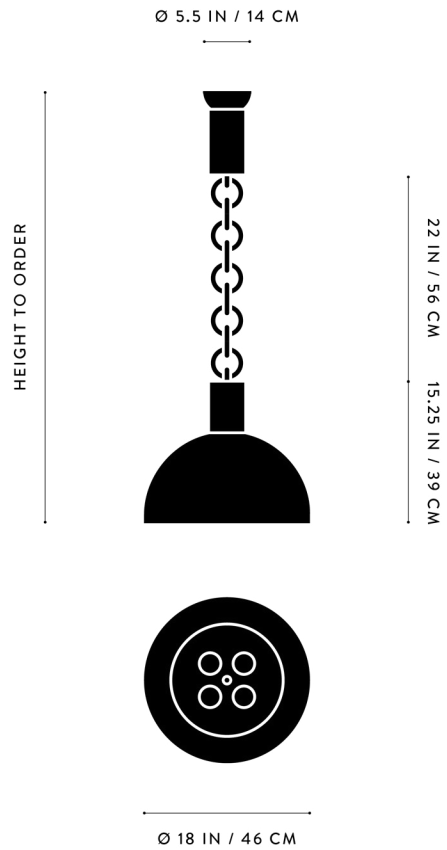

AGED BRASS

AGED BRASS

A P P A R A T U S

TARNISHED SILVER | BLACKENED BRASS | AGED BRASS

A P P A R A T U S

LINK : PENDANT LARGE

DIMENSIONS

Ø 18 IN
Ø 46 CM

WEIGHT

HEIGHT TO ORDER
LARGE A : 7 - 17 LBS / 3 - 8 KG
LARGE B : 18 - 29 LBS / 8 - 13 KG
LARGE C : 31 - 42 LBS / 14 - 19 KG

PRICE

FROM £13050 / 34 - 99 IN OVERALL HEIGHT
£17300 / 100 - 181 IN OVERALL HEIGHT
£21600 / 182 - 263 IN OVERALL HEIGHT

LARGE A
34 - 99 IN / 86 - 251 CM

LARGE B
100 - 181 IN / 254 - 460 CM

LARGE C
182 - 263 IN / 462 - 668 CM

A P P A R A T U S

LINK : PENDANT MEDIUM

DIMENSIONS

Ø 12 IN
Ø 31 CM

WEIGHT

MEDIUM A
32 - 97 IN / 81 - 246 CM

MEDIUM B
98 - 179 IN / 249 - 455 CM

MEDIUM C
180 - 261 IN / 457 - 663 CM

A P P A R A T U S

LINK : PENDANT SMALL

DIMENSIONS	Ø 8 IN Ø 20 CM
WEIGHT	HEIGHT TO ORDER SMALL A : 6 - 15 LBS / 3 - 7 KG SMALL B : 17 - 28 LBS / 8 - 13 KG SMALL C : 30 - 41 LBS / 14 - 19 KG
PRICE	FROM £10900 / 35 - 101 IN OVERALL HEIGHT £15200 / 102 - 183 IN OVERALL HEIGHT £19450 / 184 - 265 IN OVERALL HEIGHT
MINIMUM HEIGHT	35 IN
VOLTAGE	120-240 UL / CE
LAMPING BULB INCLUDED	MAX 60W 3.8W DIMMABLE LED BULB 220 LUMENS 2000 - 2800K 120V : E26 SPHERE I : MATTE WHITE 240V : E27 SPHERE I : MATTE WHITE
BULB LIFE	15,000 HOURS
DEPOSIT BALANCE LEAD TIME	50% UPON ORDER DUE PRIOR TO SHIPPING PLEASE REFER TO WEBSITE