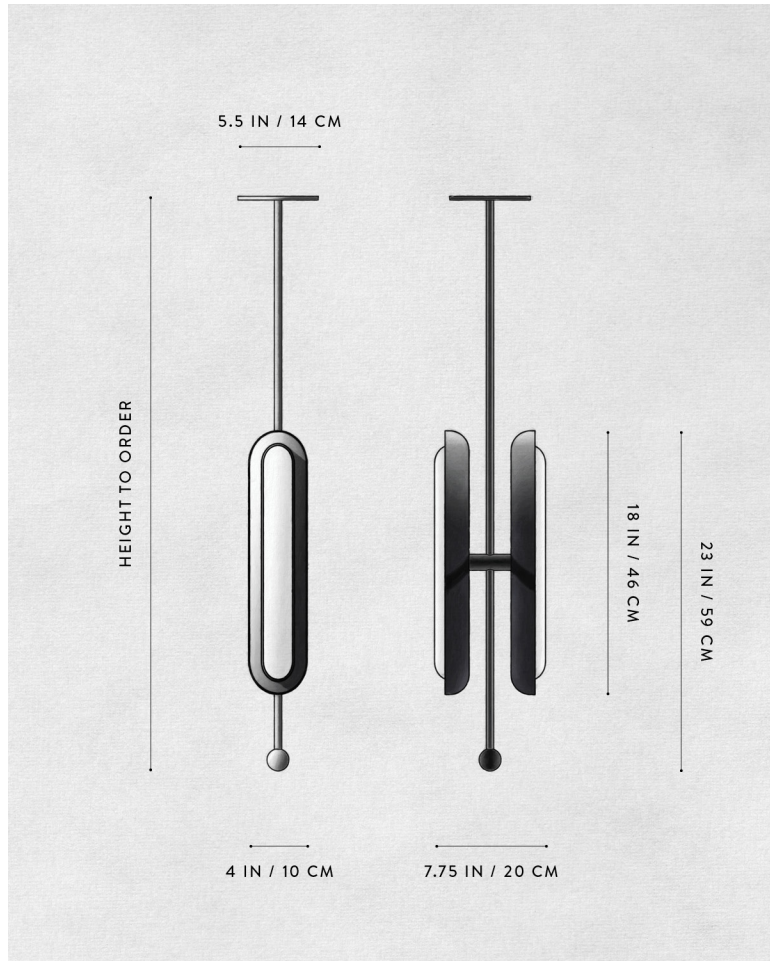

A P P A R A T U S

AGED BRASS

CIRCUIT : 2 PENDANT VERTICAL

REFERENCE

RHYTHM AND SYNCOPATION
HALSTON
AFTERGLOW

COMPOSITION

GLOWING GLASS CAPSULE
BRASS SHADE AND ARMATURE

A P P A R A T U S

CIRCUIT : 2 PENDANT VERTICAL, AGED BRASS

CIRCUIT : 2 PENDANT HORIZONTAL, AGED BRASS

A P P A R A T U S

CIRCUIT: 2 PENDANT VERTICAL

DIMENSIONS

4 W, 7.75 D IN

10 W, 20 D CM

HEIGHT TO ORDER

WEIGHT

APPROX. 10 LBS / 5 KG

PRICE

FROM \$5000

FROM \$5800 FOR TWO-TONE SHADES

TWO-TONE IS AGED BRASS SHADE INTERIOR

WITH BLACKENED BRASS SHADE EXTERIOR

MINIMUM HEIGHT

28 IN

INCLUDES

60 IN

ADD HEIGHT

\$10 / IN

VOLTAGE

120-240

UL / CE