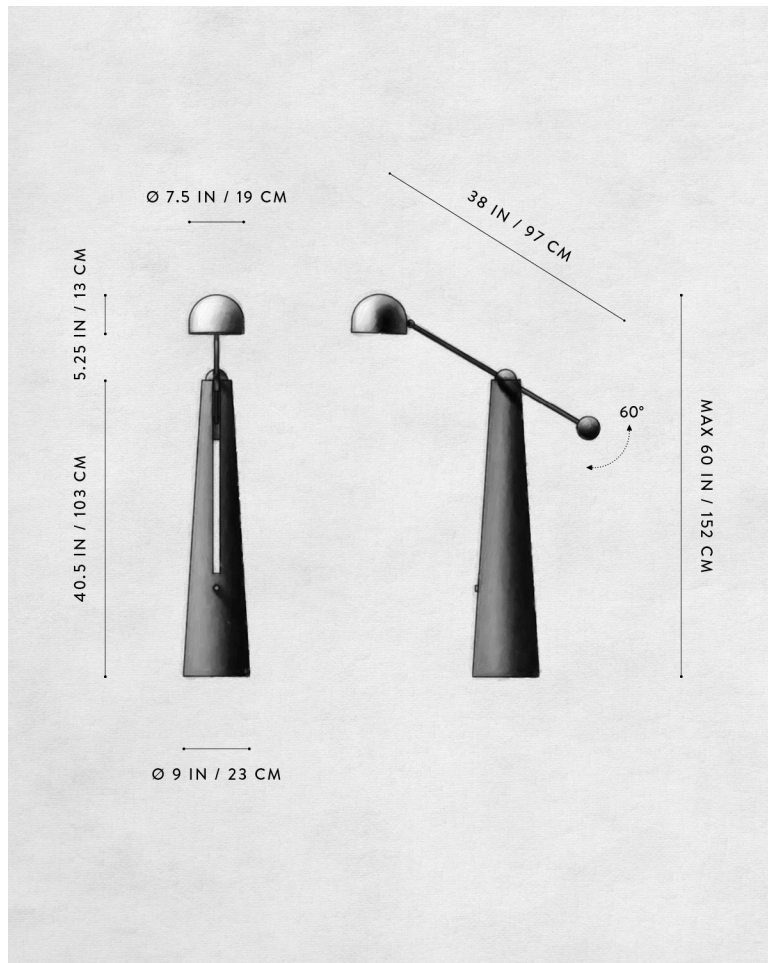

A P P A R A T U S

METRONOME : READING LAMP

DIMENSIONS

44-60 H, ROTATING ARM 38 L IN
112-152 H, ROTATING ARM 97 L CM

PRICE

FROM $9000

VOLTAGE

120-240

UL

LAMPING

MAX 40W

BULB INCLUDED

3.8W DIMMABLE LED BULB

220 LUMENS

2000-2800K

120V : E26 SPHERE I : MATTE WHITE

240V : E27 SPHERE I : MATTE WHITE

15,000 HOURS

BULB LIFE

DEPOSIT

50% UPON ORDER

BALANCE

DUE PRIOR TO SHIPPING

LEAD TIME

PLEASE REFER TO WEBSITE

FINISHED AND ASSEMBLED BY HAND IN NY
DOMESTIC AND IMPORTED COMPONENTS