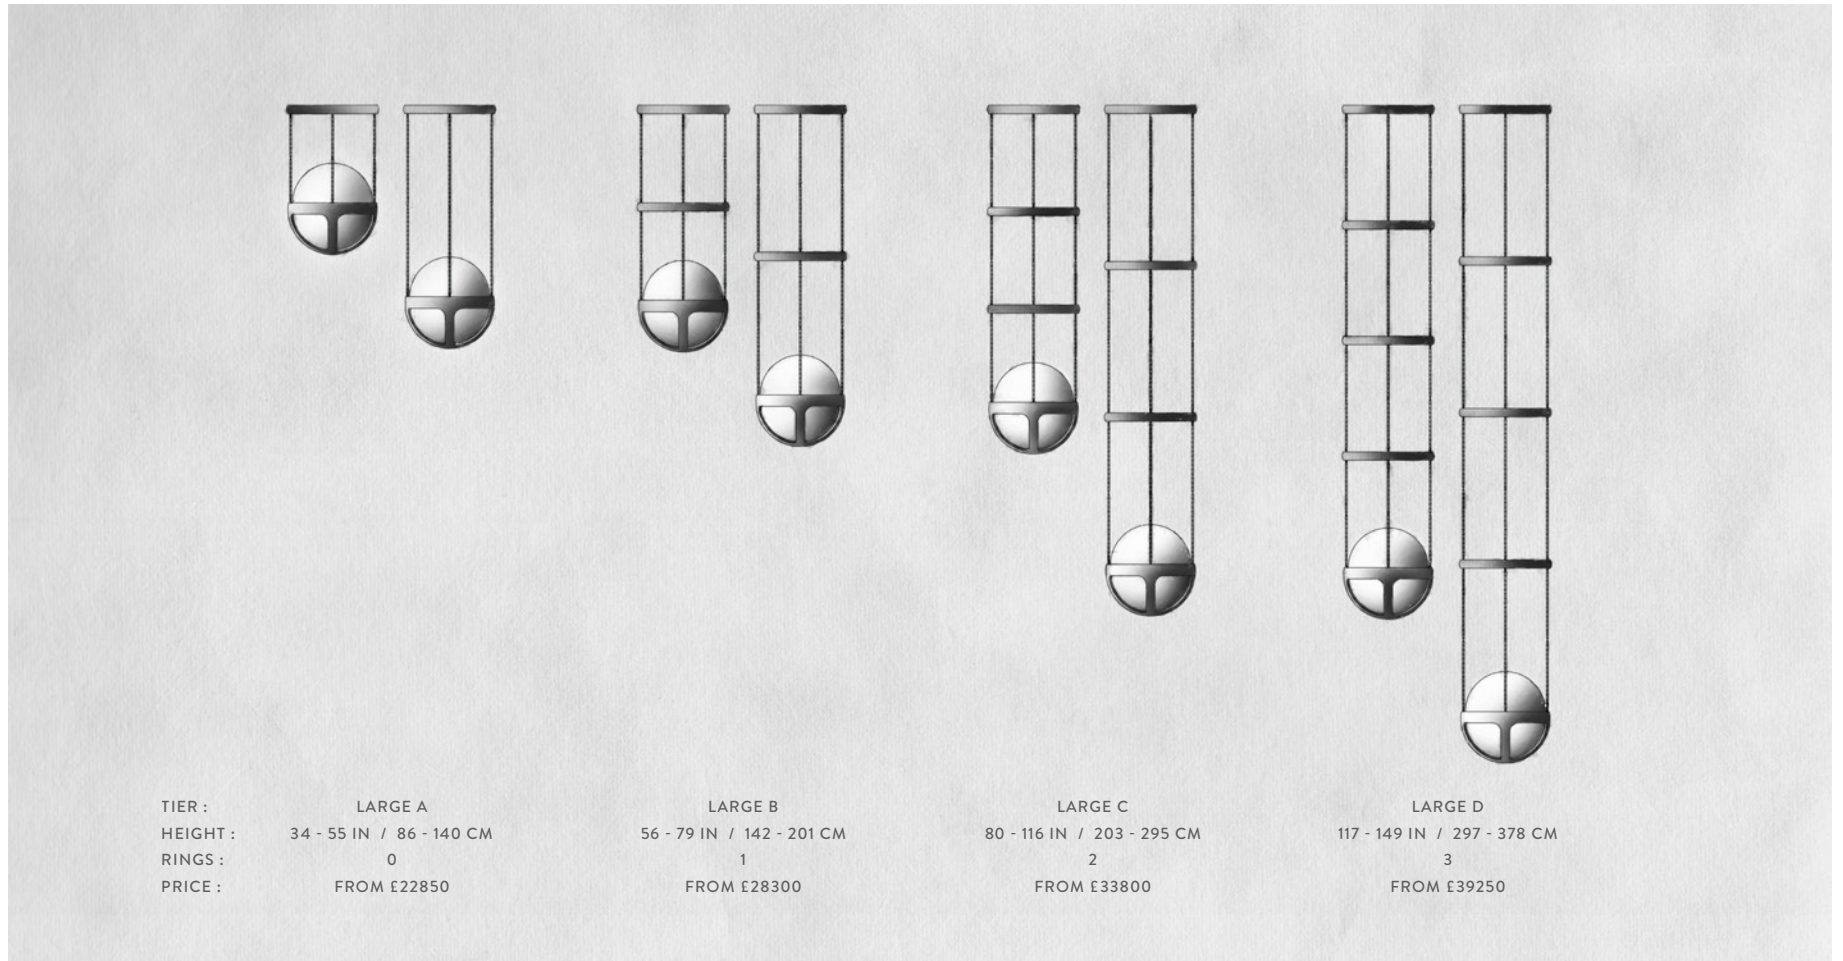

A P P A R A T U S

SMALL, TARNISHED SILVER / BRONZE SUEDE

SMALL, TARNISHED SILVER / BRONZE SUEDE

A P P A R A T U S

SMALL, TARNISHED SILVER / BRONZE SUEDE

A P P A R A T U S

REPRISE : PENDANT LARGE

DIMENSIONS	Ø 20.5 IN Ø 52 CM
WEIGHT	HEIGHT TO ORDER LARGE A : APPROX. 82.5 LBS / 37.4 KG LARGE B : APPROX. 97.5 LBS / 44.2 KG LARGE C : APPROX. 114.2 LBS / 51.8 KG LARGE D : APPROX. 130.4 LBS / 59.1 KG
PRICE	FROM £22850 / 34 - 55 IN OVERALL HEIGHT £28300 / 56 - 79 IN OVERALL HEIGHT £33800 / 80 - 116 IN OVERALL HEIGHT £39250 / 117 - 149 IN OVERALL HEIGHT
MINIMUM HEIGHT	34 IN
VOLTAGE	120-240 ETL / CB / CE / SAA / KC / UKCA / CCC PENDING
LAMPING	MAX 25W
BULB INCLUDED	6W DIMMABLE LED BULB 480 LUMENS 2000-2800K 120V : E26 SPHERE II : MATTE WHITE 240V : E27 SPHERE II : MATTE WHITE
BULB LIFE	15,000 HOURS
DEPOSIT	50% UPON ORDER
BALANCE	DUE PRIOR TO SHIPPING
LEAD TIME	PLEASE REFER TO WEBSITE

FINISHED AND ASSEMBLED BY HAND IN NY
DOMESTIC AND IMPORTED COMPONENTS
PLEASE INQUIRE FOR HEIGHT OVER 149 IN

A P P A R A T U S

A P P A R A T U S

REPRISE : PENDANT MEDIUM

DIMENSIONS	Ø 15.25 IN Ø 39 CM HEIGHT TO ORDER
WEIGHT	MEDIUM A : APPROX. 51 LBS / 23 KG MEDIUM B : APPROX. 59 LBS / 27 KG MEDIUM C : APPROX. 68 LBS / 31 KG MEDIUM D : APPROX. 77 LBS / 35 KG
PRICE	FROM £15300 / 25 - 42 IN OVERALL HEIGHT £19400 / 43 - 59 IN OVERALL HEIGHT £23550 / 60 - 87 IN OVERALL HEIGHT £27700 / 88 - 113 IN OVERALL HEIGHT
MINIMUM HEIGHT	25 IN
VOLTAGE	120-240 ETL / CB / CE / SAA / KC / UKCA / CCC PENDING
LAMPING	MAX 25W
BULB INCLUDED	6W DIMMABLE LED BULB 480 LUMENS 2000-2800K 120V : E26 SPHERE II : MATTE WHITE 240V : E27 SPHERE II : MATTE WHITE
BULB LIFE	15,000 HOURS
DEPOSIT	50% UPON ORDER
BALANCE	DUE PRIOR TO SHIPPING
LEAD TIME	PLEASE REFER TO WEBSITE