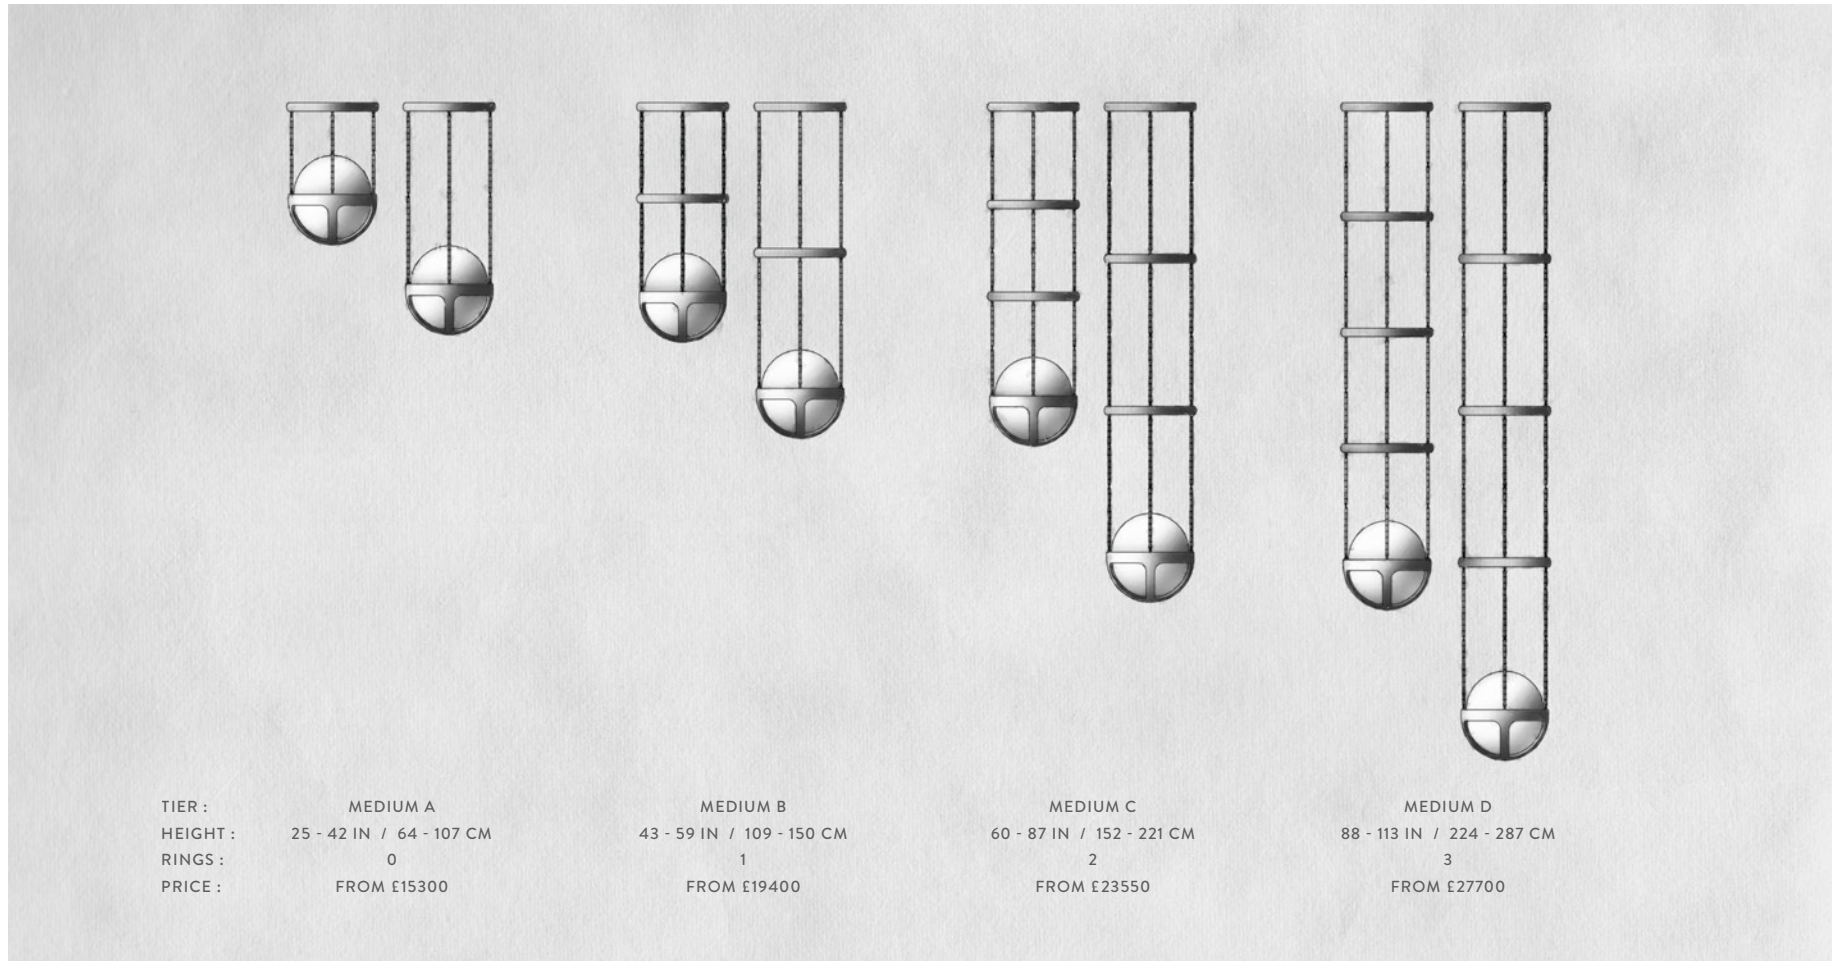

FINISHED AND ASSEMBLED BY HAND IN NY
DOMESTIC AND IMPORTED COMPONENTS
PLEASE INQUIRE FOR HEIGHT OVER 149 IN

A P P A R A T U S

A P P A R A T U S

REPRISE : PENDANT MEDIUM

DIMENSIONS	Ø 15.25 IN Ø 39 CM HEIGHT TO ORDER
WEIGHT	MEDIUM A : APPROX. 51 LBS / 23 KG MEDIUM B : APPROX. 59 LBS / 27 KG MEDIUM C : APPROX. 68 LBS / 31 KG MEDIUM D : APPROX. 77 LBS / 35 KG
PRICE	FROM £15300 / 25 - 42 IN OVERALL HEIGHT £19400 / 43 - 59 IN OVERALL HEIGHT £23550 / 60 - 87 IN OVERALL HEIGHT £27700 / 88 - 113 IN OVERALL HEIGHT
MINIMUM HEIGHT	25 IN
VOLTAGE	120-240 ETL / CB / CE / SAA / KC / UKCA / CCC PENDING
LAMPING	MAX 25W
BULB INCLUDED	6W DIMMABLE LED BULB 480 LUMENS 2000-2800K 120V : E26 SPHERE II : MATTE WHITE 240V : E27 SPHERE II : MATTE WHITE
BULB LIFE	15,000 HOURS
DEPOSIT	50% UPON ORDER
BALANCE	DUE PRIOR TO SHIPPING
LEAD TIME	PLEASE REFER TO WEBSITE

FINISHED AND ASSEMBLED BY HAND IN NY
DOMESTIC AND IMPORTED COMPONENTS
PLEASE INQUIRE FOR HEIGHT OVER 113 IN

A P P A R A T U S

A P P A R A T U S

REPRISE : PENDANT SMALL

DIMENSIONS	Ø 10 IN Ø 25 CM
WEIGHT	HEIGHT TO ORDER SMALL A : APPROX. 18 LBS / 8 KG SMALL B : APPROX. 22 LBS / 10 KG SMALL C : APPROX. 27 LBS / 12 KG SMALL D : APPROX. 31 LBS / 14 KG
PRICE	FROM £11800 / 17 - 29 IN OVERALL HEIGHT £15500 / 30 - 44 IN OVERALL HEIGHT £19200 / 45 - 65 IN OVERALL HEIGHT £22900 / 66 - 83 IN OVERALL HEIGHT
MINIMUM HEIGHT	17 IN
VOLTAGE	120-240 ETL / CB / CE / SAA / KC / UKCA / CCC PENDING
LAMPING	MAX 25W
BULB INCLUDED	3.8W DIMMABLE LED BULB 220 LUMENS 2000-2800K 120V : E12 SPHERE I : MATTE WHITE 240V : E14 SPHERE I : MATTE WHITE
BULB LIFE	15,000 HOURS
DEPOSIT	50% UPON ORDER
BALANCE	DUE PRIOR TO SHIPPING
LEAD TIME	PLEASE REFER TO WEBSITE