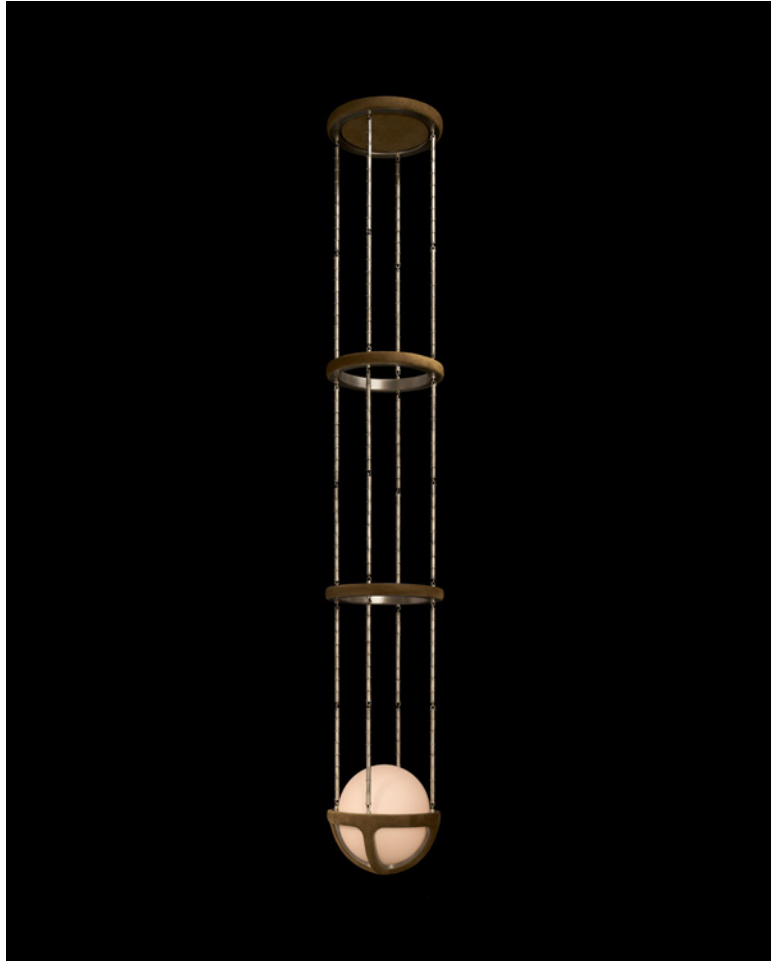

A P P A R A T U S

SMALL, TARNISHED SILVER / BRONZE SUEDE

SMALL, TARNISHED SILVER / BRONZE SUEDE

A P P A R A T U S

SMALL, TARNISHED SILVER / BRONZE SUEDE

A P P A R A T U S

REPRISE : PENDANT LARGE

DIMENSIONS	Ø 20.5 IN Ø 52 CM
WEIGHT	HEIGHT TO ORDER LARGE A : APPROX. 82.5 LBS / 37.4 KG LARGE B : APPROX. 97.5 LBS / 44.2 KG LARGE C : APPROX. 114.2 LBS / 51.8 KG LARGE D : APPROX. 130.4 LBS / 59.1 KG
PRICE	FROM £22850 / 34 - 55 IN OVERALL HEIGHT £28300 / 56 - 79 IN OVERALL HEIGHT £33800 / 80 - 116 IN OVERALL HEIGHT £39250 / 117 - 149 IN OVERALL HEIGHT
MINIMUM HEIGHT	34 IN
VOLTAGE	120-240 ETL / CB / CE / SAA / KC / UKCA / CCC PENDING
LAMPING	MAX 25W
BULB INCLUDED	6W DIMMABLE LED BULB 480 LUMENS 2000-2800K 120V : E26 SPHERE II : MATTE WHITE 240V : E27 SPHERE II : MATTE WHITE
BULB LIFE	15,000 HOURS
DEPOSIT	50% UPON ORDER
BALANCE	DUE PRIOR TO SHIPPING
LEAD TIME	PLEASE REFER TO WEBSITE

FINISHED AND ASSEMBLED BY HAND IN NY
DOMESTIC AND IMPORTED COMPONENTS
PLEASE INQUIRE FOR HEIGHT OVER 149 IN

A P P A R A T U S

A P P A R A T U S

REPRISE : PENDANT MEDIUM

DIMENSIONS	Ø 15.25 IN Ø 39 CM HEIGHT TO ORDER
WEIGHT	MEDIUM A : APPROX. 51 LBS / 23 KG MEDIUM B : APPROX. 59 LBS / 27 KG MEDIUM C : APPROX. 68 LBS / 31 KG MEDIUM D : APPROX. 77 LBS / 35 KG
PRICE	FROM £15300 / 25 - 42 IN OVERALL HEIGHT £19400 / 43 - 59 IN OVERALL HEIGHT £23550 / 60 - 87 IN OVERALL HEIGHT £27700 / 88 - 113 IN OVERALL HEIGHT
MINIMUM HEIGHT	25 IN
VOLTAGE	120-240 ETL / CB / CE / SAA / KC / UKCA / CCC PENDING
LAMPING	MAX 25W
BULB INCLUDED	6W DIMMABLE LED BULB 480 LUMENS 2000-2800K 120V : E26 SPHERE II : MATTE WHITE 240V : E27 SPHERE II : MATTE WHITE
BULB LIFE	15,000 HOURS
DEPOSIT	50% UPON ORDER
BALANCE	DUE PRIOR TO SHIPPING
LEAD TIME	PLEASE REFER TO WEBSITE