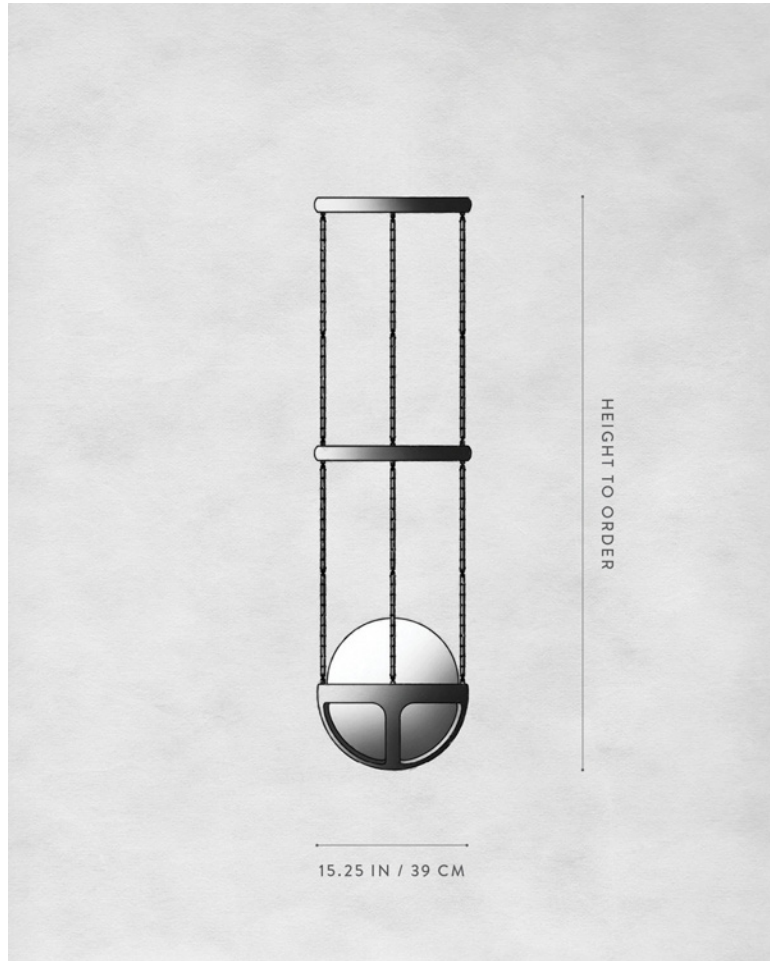

A P P A R A T U S

SMALL, TARNISHED SILVER / BRONZE SUEDE

SMALL, TARNISHED SILVER / BRONZE SUEDE

A P P A R A T U S

SMALL, TARNISHED SILVER / BRONZE SUEDE

A P P A R A T U S

REPRISE : PENDANT LARGE

DIMENSIONS	Ø 20.5 IN Ø 52 CM
WEIGHT	HEIGHT TO ORDER LARGE A : APPROX. 82.5 LBS / 37.4 KG LARGE B : APPROX. 97.5 LBS / 44.2 KG LARGE C : APPROX. 114.2 LBS / 51.8 KG LARGE D : APPROX. 130.4 LBS / 59.1 KG
PRICE	FROM £22850 / 34 - 55 IN OVERALL HEIGHT £28300 / 56 - 79 IN OVERALL HEIGHT £33800 / 80 - 116 IN OVERALL HEIGHT £39250 / 117 - 149 IN OVERALL HEIGHT
MINIMUM HEIGHT	34 IN
VOLTAGE	120-240 ETL / CB / CE / SAA / KC / UKCA / CCC PENDING
LAMPING	MAX 25W
BULB INCLUDED	6W DIMMABLE LED BULB 480 LUMENS 2000-2800K 120V : E26 SPHERE II : MATTE WHITE 240V : E27 SPHERE II : MATTE WHITE
BULB LIFE	15,000 HOURS
DEPOSIT	50% UPON ORDER
BALANCE	DUE PRIOR TO SHIPPING
LEAD TIME	PLEASE REFER TO WEBSITE

FINISHED AND ASSEMBLED BY HAND IN NY
DOMESTIC AND IMPORTED COMPONENTS
PLEASE INQUIRE FOR HEIGHT OVER 149 IN

A P P A R A T U S

A P P A R A T U S

REPRISE : PENDANT MEDIUM

DIMENSIONS	Ø 15.25 IN Ø 39 CM HEIGHT TO ORDER
WEIGHT	MEDIUM A : APPROX. 51 LBS / 23 KG MEDIUM B : APPROX. 59 LBS / 27 KG MEDIUM C : APPROX. 68 LBS / 31 KG MEDIUM D : APPROX. 77 LBS / 35 KG
PRICE	FROM £15300 / 25 - 42 IN OVERALL HEIGHT £19400 / 43 - 59 IN OVERALL HEIGHT £23550 / 60 - 87 IN OVERALL HEIGHT £27700 / 88 - 113 IN OVERALL HEIGHT
MINIMUM HEIGHT	25 IN
VOLTAGE	120-240 ETL / CB / CE / SAA / KC / UKCA / CCC PENDING
LAMPING	MAX 25W
BULB INCLUDED	6W DIMMABLE LED BULB 480 LUMENS 2000-2800K 120V : E26 SPHERE II : MATTE WHITE 240V : E27 SPHERE II : MATTE WHITE
BULB LIFE	15,000 HOURS
DEPOSIT	50% UPON ORDER
BALANCE	DUE PRIOR TO SHIPPING
LEAD TIME	PLEASE REFER TO WEBSITE