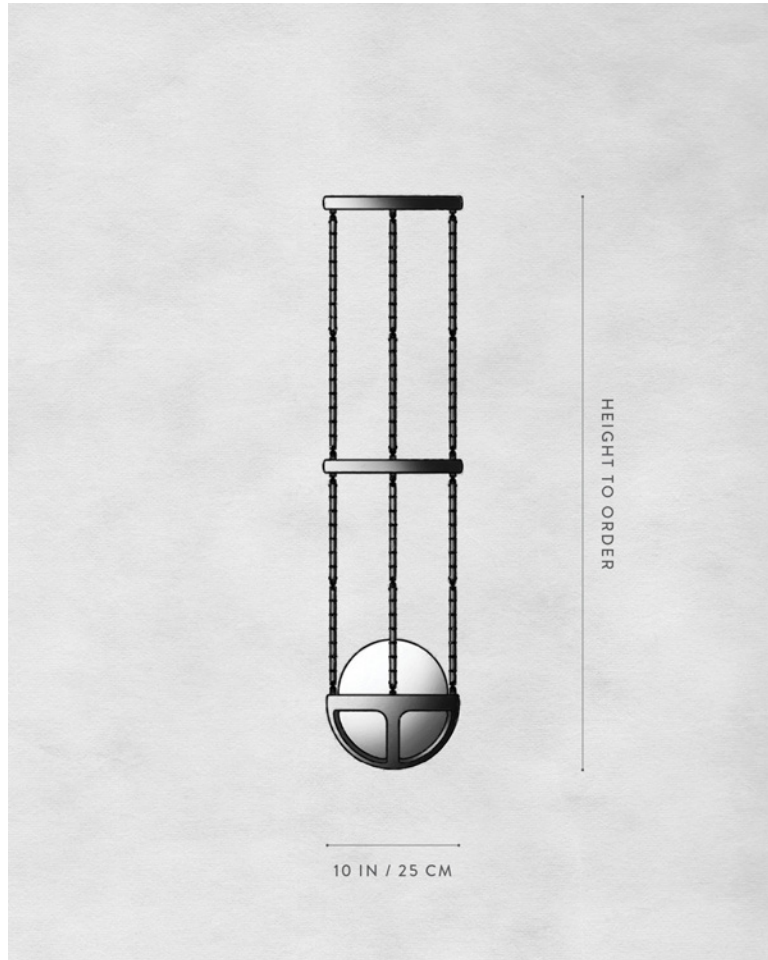

FINISHED AND ASSEMBLED BY HAND IN NY
DOMESTIC AND IMPORTED COMPONENTS
PLEASE INQUIRE FOR HEIGHT OVER 149 IN

A P P A R A T U S

A P P A R A T U S

REPRISE : PENDANT MEDIUM

DIMENSIONS	Ø 15.25 IN Ø 39 CM HEIGHT TO ORDER
WEIGHT	MEDIUM A : APPROX. 51 LBS / 23 KG MEDIUM B : APPROX. 59 LBS / 27 KG MEDIUM C : APPROX. 68 LBS / 31 KG MEDIUM D : APPROX. 77 LBS / 35 KG
PRICE	FROM £15300 / 25 - 42 IN OVERALL HEIGHT £19400 / 43 - 59 IN OVERALL HEIGHT £23550 / 60 - 87 IN OVERALL HEIGHT £27700 / 88 - 113 IN OVERALL HEIGHT
MINIMUM HEIGHT	25 IN
VOLTAGE	120-240 ETL / CB / CE / SAA / KC / UKCA / CCC PENDING
LAMPING	MAX 25W
BULB INCLUDED	6W DIMMABLE LED BULB 480 LUMENS 2000-2800K 120V : E26 SPHERE II : MATTE WHITE 240V : E27 SPHERE II : MATTE WHITE
BULB LIFE	15,000 HOURS
DEPOSIT	50% UPON ORDER
BALANCE	DUE PRIOR TO SHIPPING
LEAD TIME	PLEASE REFER TO WEBSITE

FINISHED AND ASSEMBLED BY HAND IN NY
DOMESTIC AND IMPORTED COMPONENTS
PLEASE INQUIRE FOR HEIGHT OVER 113 IN

A P P A R A T U S

A P P A R A T U S

REPRISE : PENDANT SMALL

DIMENSIONS	Ø 10 IN Ø 25 CM
WEIGHT	HEIGHT TO ORDER SMALL A : APPROX. 18 LBS / 8 KG SMALL B : APPROX. 22 LBS / 10 KG SMALL C : APPROX. 27 LBS / 12 KG SMALL D : APPROX. 31 LBS / 14 KG
PRICE	FROM £11800 / 17 - 29 IN OVERALL HEIGHT £15500 / 30 - 44 IN OVERALL HEIGHT £19200 / 45 - 65 IN OVERALL HEIGHT £22900 / 66 - 83 IN OVERALL HEIGHT
MINIMUM HEIGHT	17 IN
VOLTAGE	120-240 ETL / CB / CE / SAA / KC / UKCA / CCC PENDING
LAMPING	MAX 25W
BULB INCLUDED	3.8W DIMMABLE LED BULB 220 LUMENS 2000-2800K 120V : E12 SPHERE I : MATTE WHITE 240V : E14 SPHERE I : MATTE WHITE
BULB LIFE	15,000 HOURS
DEPOSIT	50% UPON ORDER
BALANCE	DUE PRIOR TO SHIPPING
LEAD TIME	PLEASE REFER TO WEBSITE