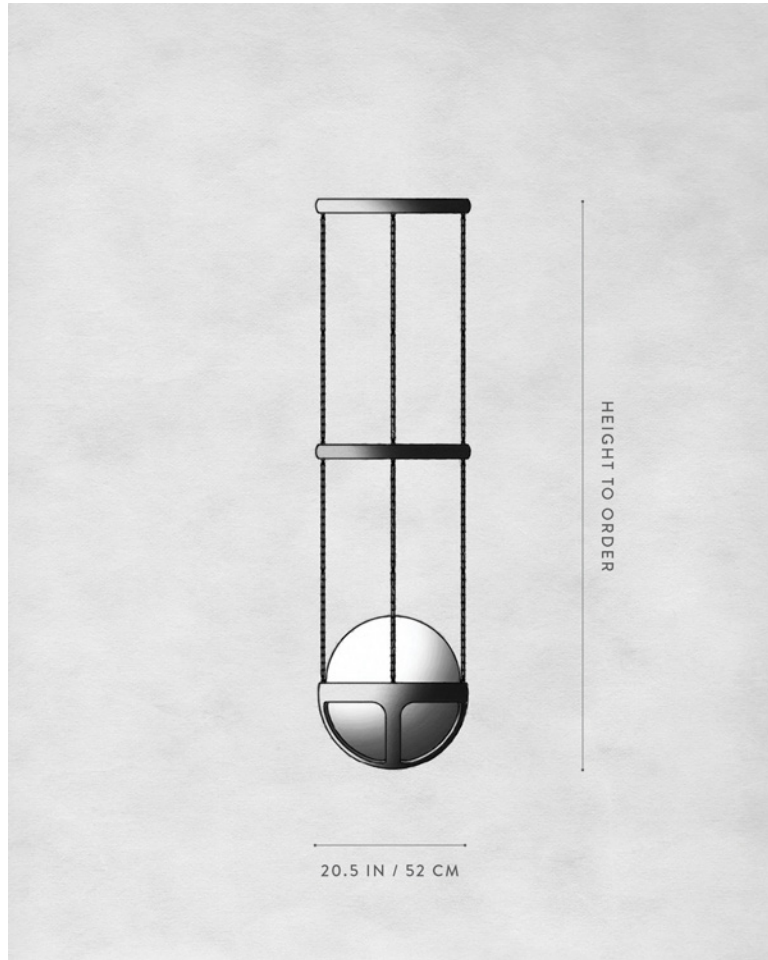

A P P A R A T U S

SMALL, TARNISHED SILVER / BRONZE SUEDE

SMALL, TARNISHED SILVER / BRONZE SUEDE

A P P A R A T U S

SMALL, TARNISHED SILVER / BRONZE SUEDE

A P P A R A T U S

REPRISE : PENDANT LARGE

DIMENSIONS	Ø 20.5 IN Ø 52 CM
WEIGHT	HEIGHT TO ORDER LARGE A : APPROX. 82.5 LBS / 37.4 KG LARGE B : APPROX. 97.5 LBS / 44.2 KG LARGE C : APPROX. 114.2 LBS / 51.8 KG LARGE D : APPROX. 130.4 LBS / 59.1 KG
PRICE	FROM £22850 / 34 - 55 IN OVERALL HEIGHT £28300 / 56 - 79 IN OVERALL HEIGHT £33800 / 80 - 116 IN OVERALL HEIGHT £39250 / 117 - 149 IN OVERALL HEIGHT
MINIMUM HEIGHT	34 IN
VOLTAGE	120-240 ETL / CB / CE / SAA / KC / UKCA / CCC PENDING
LAMPING	MAX 25W
BULB INCLUDED	6W DIMMABLE LED BULB 480 LUMENS 2000-2800K 120V : E26 SPHERE II : MATTE WHITE 240V : E27 SPHERE II : MATTE WHITE
BULB LIFE	15,000 HOURS
DEPOSIT	50% UPON ORDER
BALANCE	DUE PRIOR TO SHIPPING
LEAD TIME	PLEASE REFER TO WEBSITE

FINISHED AND ASSEMBLED BY HAND IN NY
DOMESTIC AND IMPORTED COMPONENTS
PLEASE INQUIRE FOR HEIGHT OVER 149 IN

A P P A R A T U S

A P P A R A T U S

REPRISE : PENDANT MEDIUM

DIMENSIONS	Ø 15.25 IN Ø 39 CM HEIGHT TO ORDER
WEIGHT	MEDIUM A : APPROX. 51 LBS / 23 KG MEDIUM B : APPROX. 59 LBS / 27 KG MEDIUM C : APPROX. 68 LBS / 31 KG MEDIUM D : APPROX. 77 LBS / 35 KG
PRICE	FROM £15300 / 25 - 42 IN OVERALL HEIGHT £19400 / 43 - 59 IN OVERALL HEIGHT £23550 / 60 - 87 IN OVERALL HEIGHT £27700 / 88 - 113 IN OVERALL HEIGHT
MINIMUM HEIGHT	25 IN
VOLTAGE	120-240 ETL / CB / CE / SAA / KC / UKCA / CCC PENDING
LAMPING	MAX 25W
BULB INCLUDED	6W DIMMABLE LED BULB 480 LUMENS 2000-2800K 120V : E26 SPHERE II : MATTE WHITE 240V : E27 SPHERE II : MATTE WHITE
BULB LIFE	15,000 HOURS
DEPOSIT	50% UPON ORDER
BALANCE	DUE PRIOR TO SHIPPING
LEAD TIME	PLEASE REFER TO WEBSITE