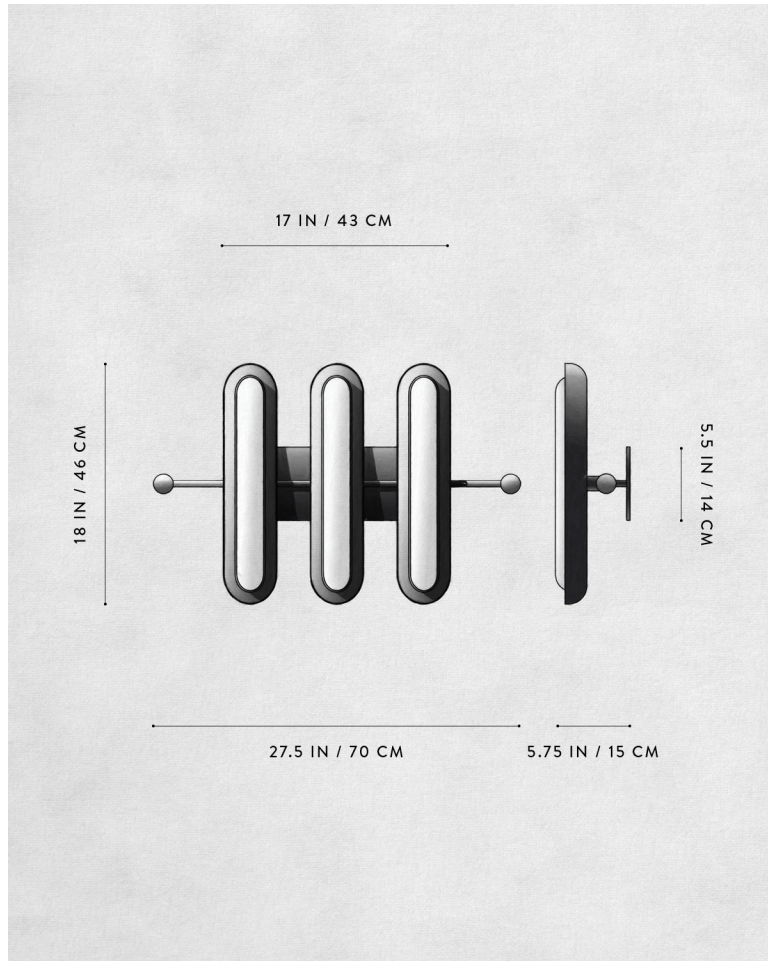

### COMPOSITION

GLOWING GLASS CAPSULE  
BRASS SHADE AND ARMATURE

A P P A R A T U S

OIL-RUBBED BRONZE

# A P P A R A T U S

	CIRCUIT : 3 SURFACE
DIMENSIONS	18 H, 27.5 W, 5.75 D IN 46 H, 70 W, 15 D CM
WEIGHT	APPROX. 15 LBS / 7 KG
PRICE	FROM E7800 FROM E9100 FOR TWO-TONE SHADES TWO-TONE IS AGED BRASS SHADE INTERIOR WITH BLACKENED BRASS SHADE EXTERIOR
VOLTAGE	120-240 UL / CE
LAMPING	3 X 16W DIMMABLE LED 1700 LUMENS EACH 2700K
DRIVER LIFE	50,000 HOURS
DEPOSIT	50% UPON ORDER
BALANCE	PRIOR TO SHIPPING
LEAD TIME	PLEASE REFER TO WEBSITE
	FINISHED AND ASSEMBLED BY HAND IN NY DOMESTIC AND IMPORTED COMPONENTS