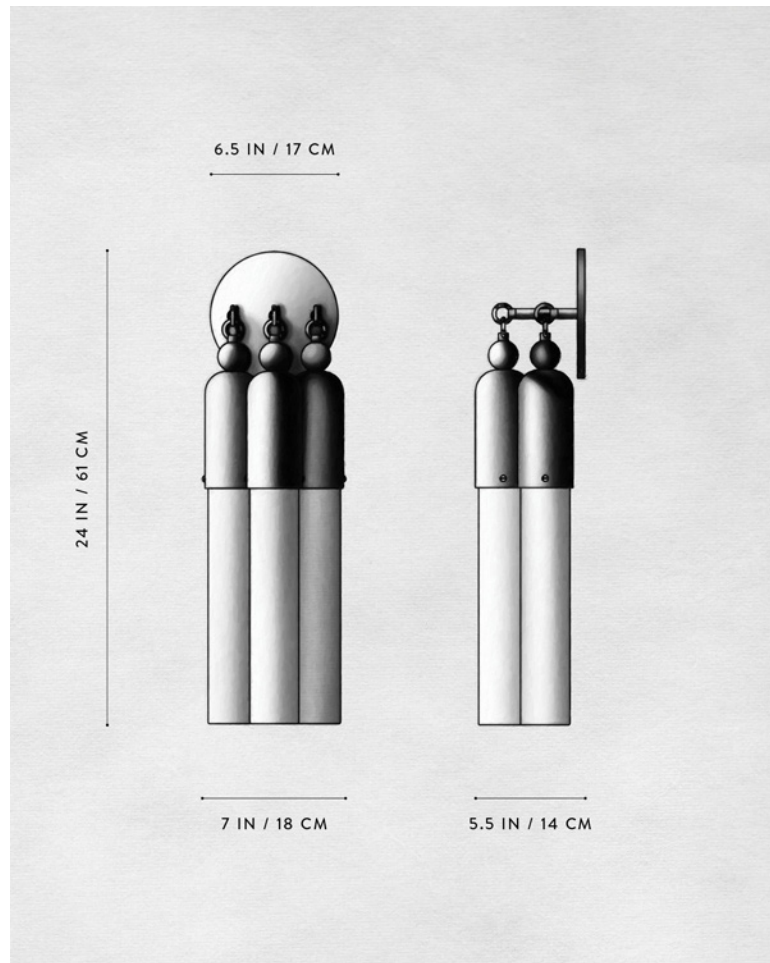

# A P P A R A T U S

|             |   |
|-------------|---|
|             | TASSEL : 3 SCONCE                               |
| DIMENSIONS  | 24 H, 7 W, 5.5 D IN<br>61 H, 18 W, 14 D CM      |
| WEIGHT      | APPROX. 15 LBS / 7 KG                           |
| PRICE       | FROM \$5300                                     |
| VOLTAGE     | 120-240<br>UL / CE                              |
| LAMPING     | 3 X 8W DIMMABLE LED<br>800 LUMENS EACH<br>2700K |
| DRIVER LIFE | 50,000 HOURS                                    |
| DEPOSIT     | 50% UPON ORDER                                  |
| BALANCE     | DUE PRIOR TO SHIPPING                           |
| LEAD TIME   | PLEASE REFER TO WEBSITE                         |