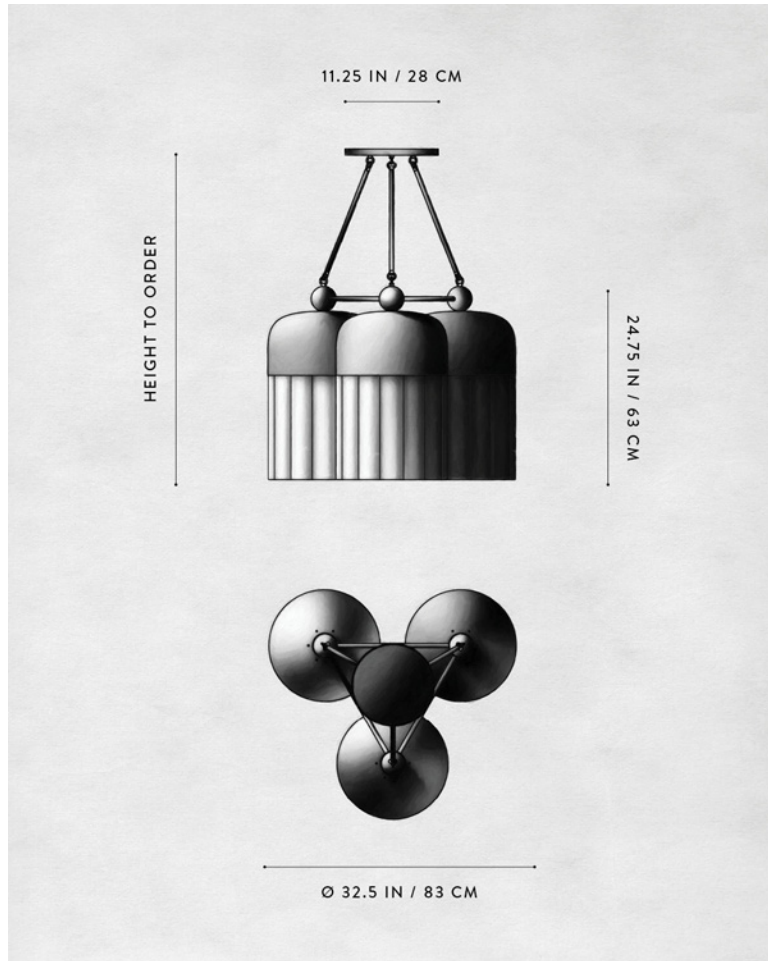

# A P P A R A T U S

|  |  |
|--|--|
|  | TASSEL : 1 PENDANT   |
| DIMENSIONS                               | Ø 2.5 IN<br>Ø 6.3 CM<br>HEIGHT TO ORDER<br>APPROX. 5 LBS / 2 KG    |
| WEIGHT                                   |  |
| PRICE                                    | FROM \$2800  |
| MINIMUM HEIGHT<br>INCLUDES<br>ADD HEIGHT | 25 IN<br>60 IN<br>\$10 / IN  |
| VOLTAGE                                  | 120-240<br>UL / CE   |
| LAMPING                                  | 8W DIMMABLE LED<br>800 LUMENS<br>2700K                             |
| DRIVER LIFE                              | 50,000 HOURS   |
| DEPOSIT<br>BALANCE<br>LEAD TIME          | 50% UPON ORDER<br>DUE PRIOR TO SHIPPING<br>PLEASE REFER TO WEBSITE |

## TASSEL : 57

|             |   |
|-------------|---|
| REFERENCE   | PASSEMENERIE<br>HISTORICAL REINTERPRETATION<br>YVES SAINT LAURENT |
| COMPOSITION | MOLD-BLOWN GLASS CYLINDERS<br>BRASS DOME AND ARMATURE             |

## DIMENSIONS

## LEAD TIME

TASSEL : 57

Ø 32.5 IN

Ø 83 CM

HEIGHT TO ORDER

APPROX. 200 LBS / 91 KG

FROM \$39000

40 IN