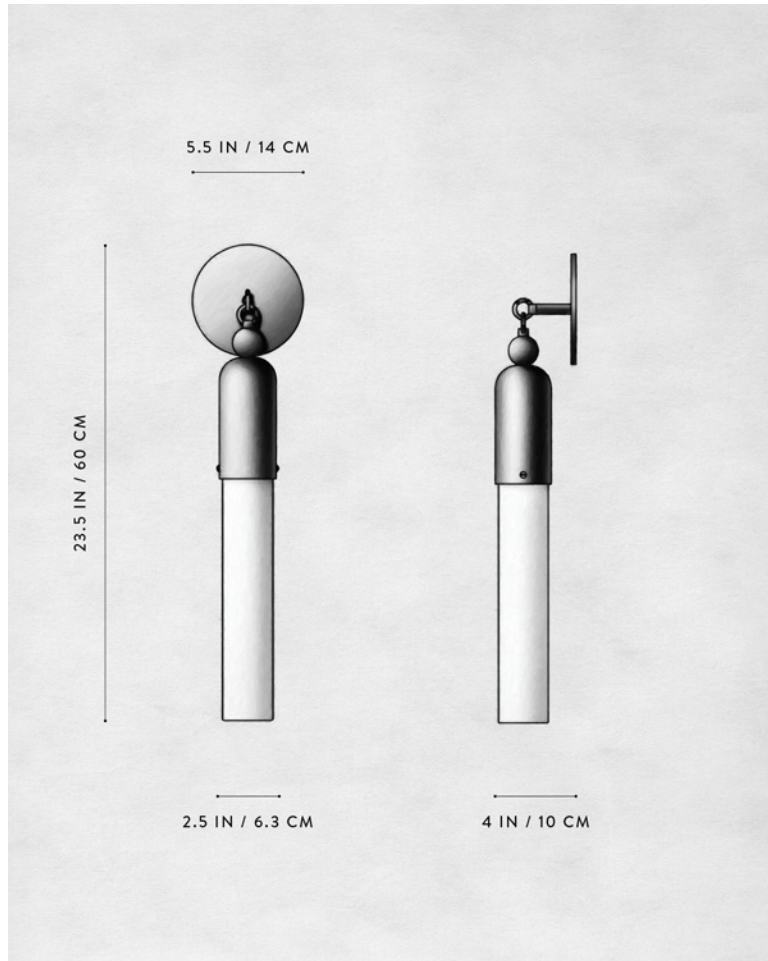

# A P P A R A T U S

|             |   |
|-------------|---|
|             | TASSEL : 1 SCONCE                             |
| DIMENSIONS  | 23.5 H, 2.5 W, 4 D IN<br>60 H, 6.3 W, 10 D CM |
| WEIGHT      | APPROX. 5 LBS / 2 KG                          |
| PRICE       | FROM \$2400                                   |
| VOLTAGE     | 120-240<br>UL / CE                            |
| LAMPING     | 8W DIMMABLE LED<br>800 LUMENS<br>2700K        |
| DRIVER LIFE | 50,000 HOURS                                  |
| DEPOSIT     | 50% UPON ORDER                                |
| BALANCE     | DUE PRIOR TO SHIPPING                         |
| LEAD TIME   | PLEASE REFER TO WEBSITE                       |

## DIMENSIONS