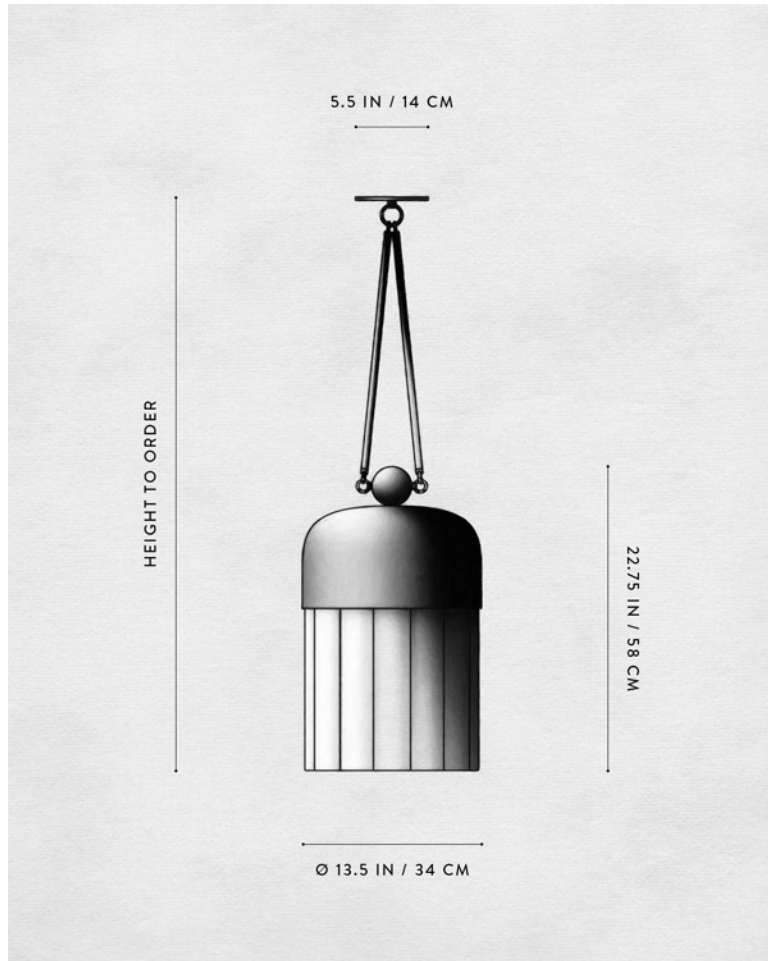

# A P P A R A T U S

|  |  |
|--|--|
|  | TASSEL : 1 PENDANT   |
| DIMENSIONS                               | Ø 2.5 IN<br>Ø 6.3 CM<br>HEIGHT TO ORDER<br>APPROX. 5 LBS / 2 KG    |
| WEIGHT                                   |  |
| PRICE                                    | FROM \$2800  |
| MINIMUM HEIGHT<br>INCLUDES<br>ADD HEIGHT | 25 IN<br>60 IN<br>\$10 / IN  |
| VOLTAGE                                  | 120-240<br>UL / CE   |
| LAMPING                                  | 8W DIMMABLE LED<br>800 LUMENS<br>2700K                             |
| DRIVER LIFE                              | 50,000 HOURS   |
| DEPOSIT<br>BALANCE<br>LEAD TIME          | 50% UPON ORDER<br>DUE PRIOR TO SHIPPING<br>PLEASE REFER TO WEBSITE |

# A P P A R A T U S

|  |  |
|--|--|
|  | TASSEL : 19  |
| DIMENSIONS                               | Ø 13.5 IN<br>Ø 34 CM<br>HEIGHT TO ORDER<br>APPROX. 60 LBS / 27 KG  |
| WEIGHT                                   |  |
| PRICE                                    | FROM \$16000   |
| MINIMUM HEIGHT<br>INCLUDES<br>ADD HEIGHT | 32 IN<br>60 IN<br>\$20 / IN  |
| VOLTAGE                                  | 120-240<br>UL / CE   |
| LAMPING                                  | 18W DIMMABLE LED<br>1750 LUMENS<br>2700K                           |
| DRIVER LIFE                              | 50,000 HOURS   |
| DEPOSIT<br>BALANCE<br>LEAD TIME          | 50% UPON ORDER<br>DUE PRIOR TO SHIPPING<br>PLEASE REFER TO WEBSITE |