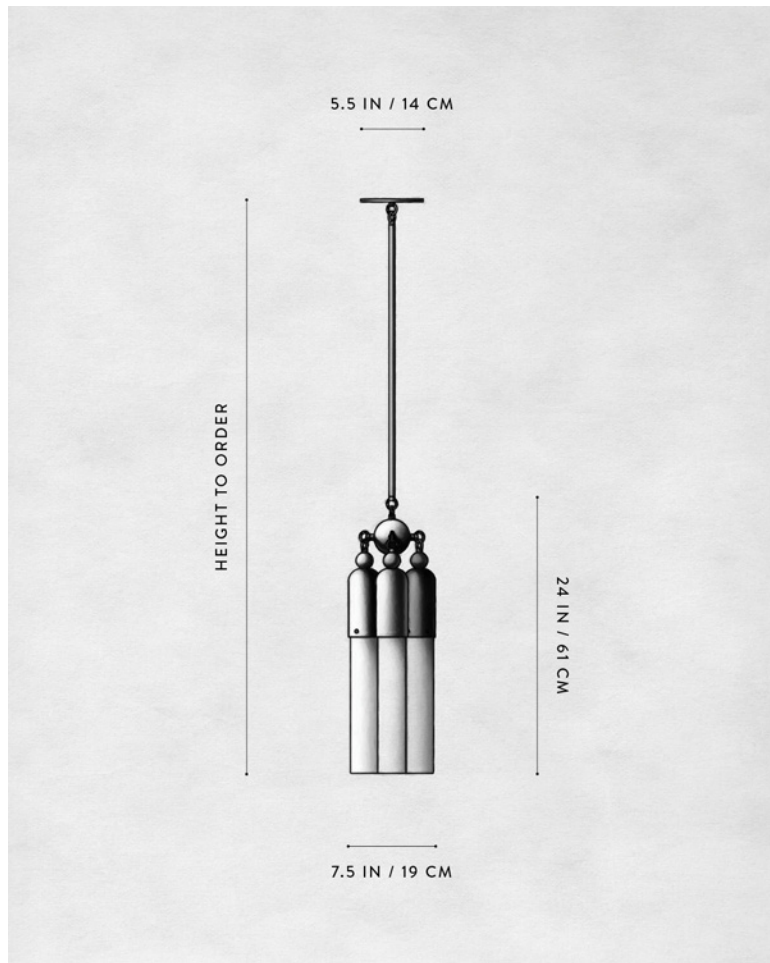

# A P P A R A T U S

|             |   |
|-------------|---|
|             | TASSEL : 1 SCONCE                             |
| DIMENSIONS  | 23.5 H, 2.5 W, 4 D IN<br>60 H, 6.3 W, 10 D CM |
| WEIGHT      | APPROX. 5 LBS / 2 KG                          |
| PRICE       | FROM \$2400                                   |
| VOLTAGE     | 120-240<br>UL / CE                            |
| LAMPING     | 8W DIMMABLE LED<br>800 LUMENS<br>2700K        |
| DRIVER LIFE | 50,000 HOURS                                  |
| DEPOSIT     | 50% UPON ORDER                                |
| BALANCE     | DUE PRIOR TO SHIPPING                         |
| LEAD TIME   | PLEASE REFER TO WEBSITE                       |

# A P P A R A T U S

|                |  |
|----------------|--|
|                | TASSEL : 3 PENDANT   |
| DIMENSIONS     | Ø 8.25 IN<br>Ø 21 CM<br>HEIGHT TO ORDER<br>APPROX. 15 LBS / 7 KG |
| WEIGHT         |  |
| PRICE          | FROM \$6400  |
| MINIMUM HEIGHT | 25 IN  |
| INCLUDES       | 60 IN  |
| ADD HEIGHT     | \$10 / IN  |
| VOLTAGE        | 120-240<br>UL / CE   |
| LAMPING        | 3 X 8W DIMMABLE LED<br>800 LUMENS EACH<br>2700K                  |
| DRIVER LIFE    | 50,000 HOURS   |
| DEPOSIT        | 50% UPON ORDER   |
| BALANCE        | DUE PRIOR TO SHIPPING  |
| LEAD TIME      | PLEASE REFER TO WEBSITE  |

## DIMENSIONS