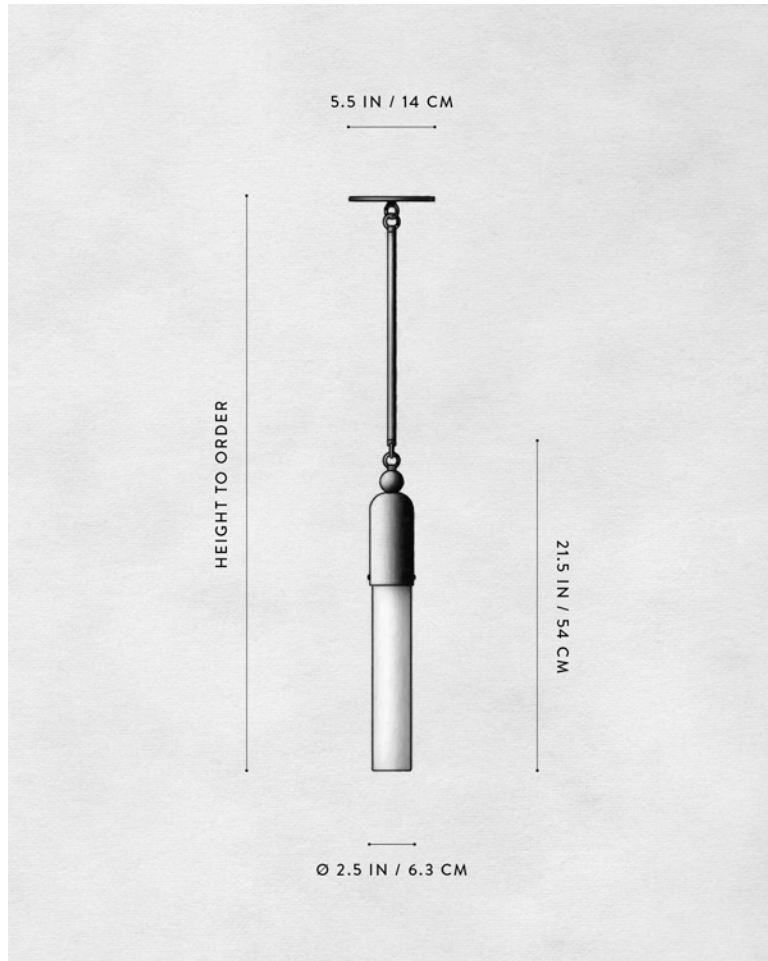

# A P P A R A T U S

|             |   |
|-------------|---|
|             | TASSEL : 1 SCONCE                             |
| DIMENSIONS  | 23.5 H, 2.5 W, 4 D IN<br>60 H, 6.3 W, 10 D CM |
| WEIGHT      | APPROX. 5 LBS / 2 KG                          |
| PRICE       | FROM \$2400                                   |
| VOLTAGE     | 120-240<br>UL / CE                            |
| LAMPING     | 8W DIMMABLE LED<br>800 LUMENS<br>2700K        |
| DRIVER LIFE | 50,000 HOURS                                  |
| DEPOSIT     | 50% UPON ORDER                                |
| BALANCE     | DUE PRIOR TO SHIPPING                         |
| LEAD TIME   | PLEASE REFER TO WEBSITE                       |

# A P P A R A T U S

|  |  |
|--|--|
|  | TASSEL : 1 PENDANT   |
| DIMENSIONS                               | Ø 2.5 IN<br>Ø 6.3 CM<br>HEIGHT TO ORDER<br>APPROX. 5 LBS / 2 KG    |
| WEIGHT                                   |  |
| PRICE                                    | FROM \$2800  |
| MINIMUM HEIGHT<br>INCLUDES<br>ADD HEIGHT | 25 IN<br>60 IN<br>\$10 / IN  |
| VOLTAGE                                  | 120-240<br>UL / CE   |
| LAMPING                                  | 8W DIMMABLE LED<br>800 LUMENS<br>2700K                             |
| DRIVER LIFE                              | 50,000 HOURS   |
| DEPOSIT<br>BALANCE<br>LEAD TIME          | 50% UPON ORDER<br>DUE PRIOR TO SHIPPING<br>PLEASE REFER TO WEBSITE |