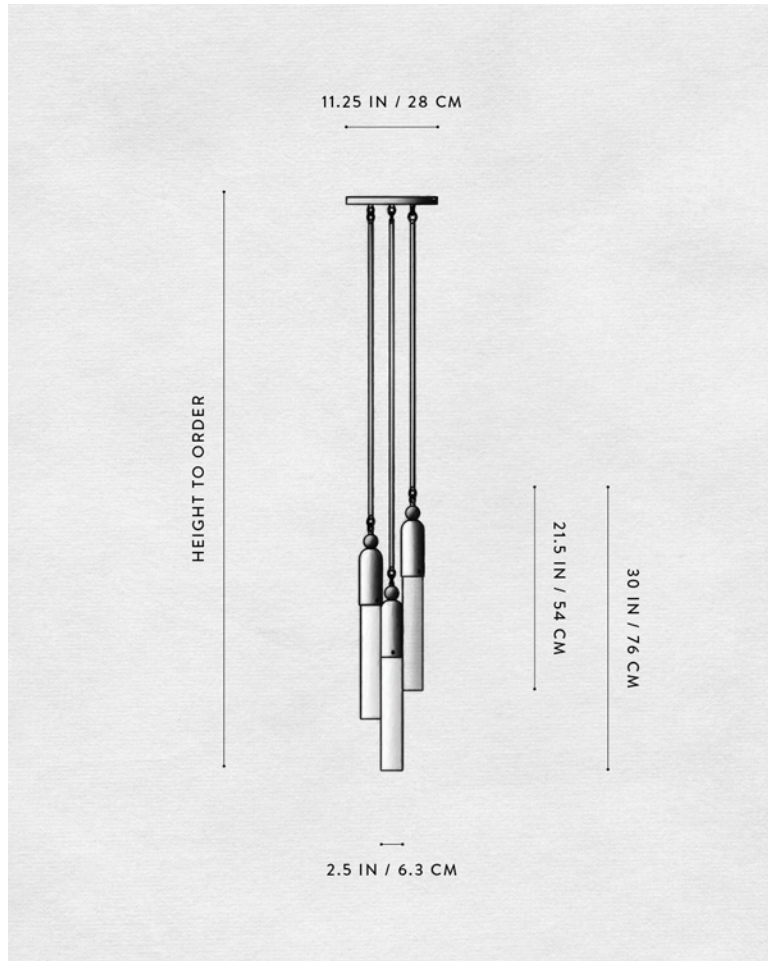

A P P A R A T U S

TASSEL : 3 INSTALLATION

DIMENSIONS	Ø 11.25 IN Ø 28 CM HEIGHT TO ORDER APPROX. 20 LBS / 9 KG
WEIGHT	
PRICE	FROM $7500
MINIMUM HEIGHT	37 IN
INCLUDES	60 IN
ADD HEIGHT	$30 / IN
VOLTAGE	120-240 UL / CE
LAMPING	3 X 8W DIMMABLE LED 800 LUMENS EACH 2700K
DRIVER LIFE	50,000 HOURS
DEPOSIT	50% UPON ORDER
BALANCE	DUE PRIOR TO SHIPPING
LEAD TIME	PLEASE REFER TO WEBSITE

FINISHED AND ASSEMBLED BY HAND IN NY
DOMESTIC AND IMPORTED COMPONENTS