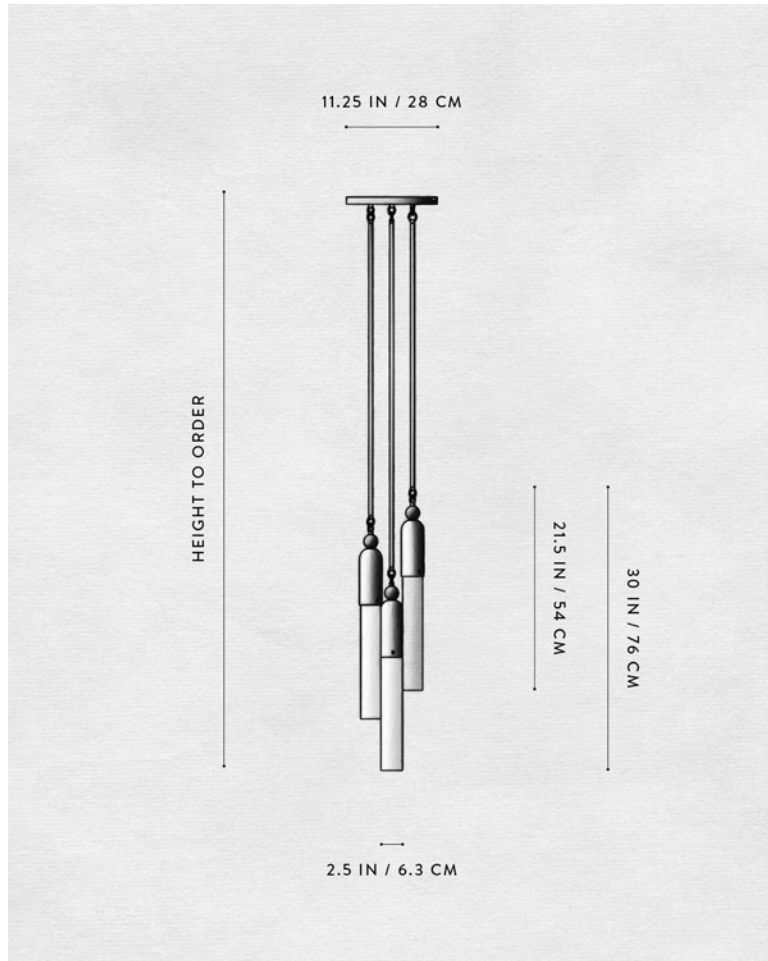

# A P P A R A T U S

	TASSEL : 3 PENDANT
DIMENSIONS	Ø 8.25 IN Ø 21 CM HEIGHT TO ORDER APPROX. 15 LBS / 7 KG
WEIGHT	
PRICE	FROM \$6400
MINIMUM HEIGHT	28 IN
INCLUDES	60 IN
ADD HEIGHT	\$10 / IN
VOLTAGE	120-240 UL / CE
LAMPING	3 X 8W DIMMABLE LED 800 LUMENS EACH 2700K
DRIVER LIFE	50,000 HOURS
DEPOSIT	50% UPON ORDER
BALANCE	DUE PRIOR TO SHIPPING
LEAD TIME	PLEASE REFER TO WEBSITE

## TASSEL : 3 INSTALLATION

DIMENSIONS	Ø 11.25 IN Ø 28 CM HEIGHT TO ORDER APPROX. 20 LBS / 9 KG
WEIGHT	
PRICE	FROM \$7500
MINIMUM HEIGHT	37 IN
INCLUDES	60 IN
ADD HEIGHT	\$30 / IN
VOLTAGE	120-240 UL / CE
LAMPING	3 X 8W DIMMABLE LED 800 LUMENS EACH 2700K
DRIVER LIFE	50,000 HOURS
DEPOSIT	50% UPON ORDER
BALANCE	DUE PRIOR TO SHIPPING
LEAD TIME	PLEASE REFER TO WEBSITE

# A P P A R A T U S

	TASSEL : 19
DIMENSIONS	Ø 13.5 IN Ø 34 CM HEIGHT TO ORDER APPROX. 60 LBS / 27 KG
WEIGHT	
PRICE	FROM \$16000
MINIMUM HEIGHT	32 IN
INCLUDES	60 IN
ADD HEIGHT	\$20 / IN
VOLTAGE	120-240 UL / CE
LAMPING	18W DIMMABLE LED 1750 LUMENS 2700K
DRIVER LIFE	50,000 HOURS
DEPOSIT	50% UPON ORDER
BALANCE	DUE PRIOR TO SHIPPING
LEAD TIME	PLEASE REFER TO WEBSITE

# A P P A R A T U S

	TASSEL : 57
DIMENSIONS	Ø 32.5 IN Ø 83 CM HEIGHT TO ORDER APPROX. 200 LBS / 91 KG
WEIGHT	
PRICE	FROM \$39000
MINIMUM HEIGHT	40 IN
INCLUDES	85 IN
ADD HEIGHT	\$30 / IN
VOLTAGE	120-240 UL / CE
LAMPING	3 X 18W DIMMABLE LED 1750 LUMENS EACH 2700K
DRIVER LIFE	50,000 HOURS
DEPOSIT	50% UPON ORDER
BALANCE	DUE PRIOR TO SHIPPING
LEAD TIME	PLEASE REFER TO WEBSITE