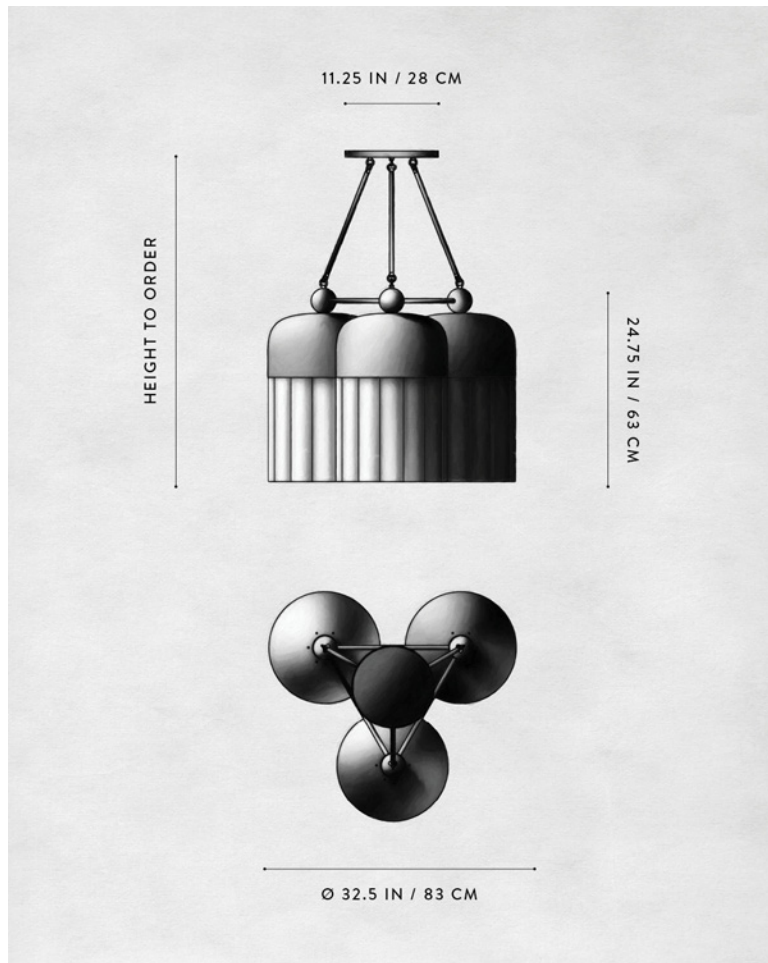

# A P P A R A T U S

	TASSEL : 1 SCONCE
DIMENSIONS	23.5 H, 2.5 W, 4 D IN 60 H, 6.3 W, 10 D CM APPROX. 5 LBS / 2 KG
WEIGHT	
PRICE	FROM \$2400
VOLTAGE	120-240 UL / CE
LAMPING	8W DIMMABLE LED 800 LUMENS 2700K
DRIVER LIFE	50,000 HOURS
DEPOSIT	50% UPON ORDER
BALANCE	DUE PRIOR TO SHIPPING
LEAD TIME	PLEASE REFER TO WEBSITE

# A P P A R A T U S

	TASSEL : 19
DIMENSIONS	Ø 13.5 IN Ø 34 CM HEIGHT TO ORDER APPROX. 60 LBS / 27 KG
WEIGHT	
PRICE	FROM \$16000
MINIMUM HEIGHT	32 IN
INCLUDES	60 IN
ADD HEIGHT	\$20 / IN
VOLTAGE	120-240 UL / CE
LAMPING	18W DIMMABLE LED 1750 LUMENS 2700K
DRIVER LIFE	50,000 HOURS
DEPOSIT	50% UPON ORDER
BALANCE	DUE PRIOR TO SHIPPING
LEAD TIME	PLEASE REFER TO WEBSITE

## TASSEL : 57

REFERENCE PASSEMENTERIE  
HISTORICAL REINTERPRETATION  
YVES SAINT LAURENT

COMPOSITION MOLD-BLOWN GLASS CYLINDERS  
BRASS DOME AND ARMATURE

A P P A R A T U S

TARNISHED SILVER

# A P P A R A T U S

	TASSEL : 57
DIMENSIONS	Ø 32.5 IN Ø 83 CM HEIGHT TO ORDER APPROX. 200 LBS / 91 KG
WEIGHT	
PRICE	FROM \$39000
MINIMUM HEIGHT	40 IN
INCLUDES	85 IN
ADD HEIGHT	\$30 / IN
VOLTAGE	120-240 UL / CE
LAMPING	3 X 18W DIMMABLE LED 1750 LUMENS EACH 2700K
DRIVER LIFE	50,000 HOURS
DEPOSIT	50% UPON ORDER
BALANCE	DUE PRIOR TO SHIPPING
LEAD TIME	PLEASE REFER TO WEBSITE