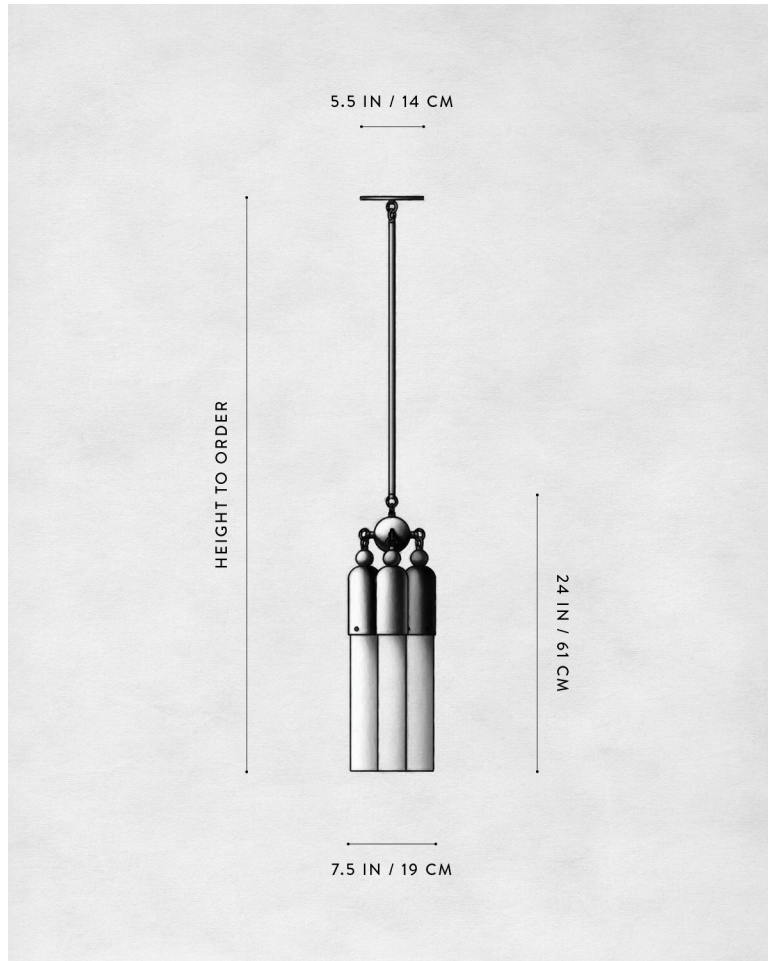

# A P P A R A T U S

	TASSEL : 1 PENDANT
DIMENSIONS	Ø 2.5 IN Ø 6.3 CM HEIGHT TO ORDER
WEIGHT	APPROX. 5 LBS / 2 KG
PRICE	FROM \$2800
MINIMUM HEIGHT	25 IN
INCLUDES	60 IN
ADD HEIGHT	\$10 / IN
VOLTAGE	120-240 UL / CE
LAMPING	8W DIMMABLE LED 800 LUMENS 2700K
DRIVER LIFE	50,000 HOURS
DEPOSIT	50% UPON ORDER
BALANCE	DUE PRIOR TO SHIPPING
LEAD TIME	PLEASE REFER TO WEBSITE

# A P P A R A T U S

	TASSEL : 3 PENDANT
DIMENSIONS	Ø 8.25 IN Ø 21 CM HEIGHT TO ORDER APPROX. 15 LBS / 7 KG
WEIGHT	
PRICE	FROM \$6400
MINIMUM HEIGHT	28 IN
INCLUDES	60 IN
ADD HEIGHT	\$10 / IN
VOLTAGE	120-240 UL / CE
LAMPING	3 X 8W DIMMABLE LED 800 LUMENS EACH 2700K
DRIVER LIFE	50,000 HOURS
DEPOSIT	50% UPON ORDER
BALANCE	DUE PRIOR TO SHIPPING
LEAD TIME	PLEASE REFER TO WEBSITE

# A P P A R A T U S

	TASSEL : 19
DIMENSIONS	Ø 13.5 IN Ø 34 CM HEIGHT TO ORDER APPROX. 60 LBS / 27 KG
WEIGHT	
PRICE	FROM \$16000
MINIMUM HEIGHT	32 IN
INCLUDES	60 IN
ADD HEIGHT	\$20 / IN
VOLTAGE	120-240 UL / CE
LAMPING	18W DIMMABLE LED 1750 LUMENS 2700K
DRIVER LIFE	50,000 HOURS
DEPOSIT	50% UPON ORDER
BALANCE	DUE PRIOR TO SHIPPING
LEAD TIME	PLEASE REFER TO WEBSITE

# A P P A R A T U S

	TASSEL : 57
DIMENSIONS	Ø 32.5 IN Ø 83 CM HEIGHT TO ORDER APPROX. 200 LBS / 91 KG
WEIGHT	
PRICE	FROM \$39000
MINIMUM HEIGHT	40 IN
INCLUDES	85 IN
ADD HEIGHT	\$30 / IN
VOLTAGE	120-240 UL / CE
LAMPING	3 X 18W DIMMABLE LED 1750 LUMENS EACH 2700K
DRIVER LIFE	50,000 HOURS
DEPOSIT	50% UPON ORDER
BALANCE	DUE PRIOR TO SHIPPING
LEAD TIME	PLEASE REFER TO WEBSITE