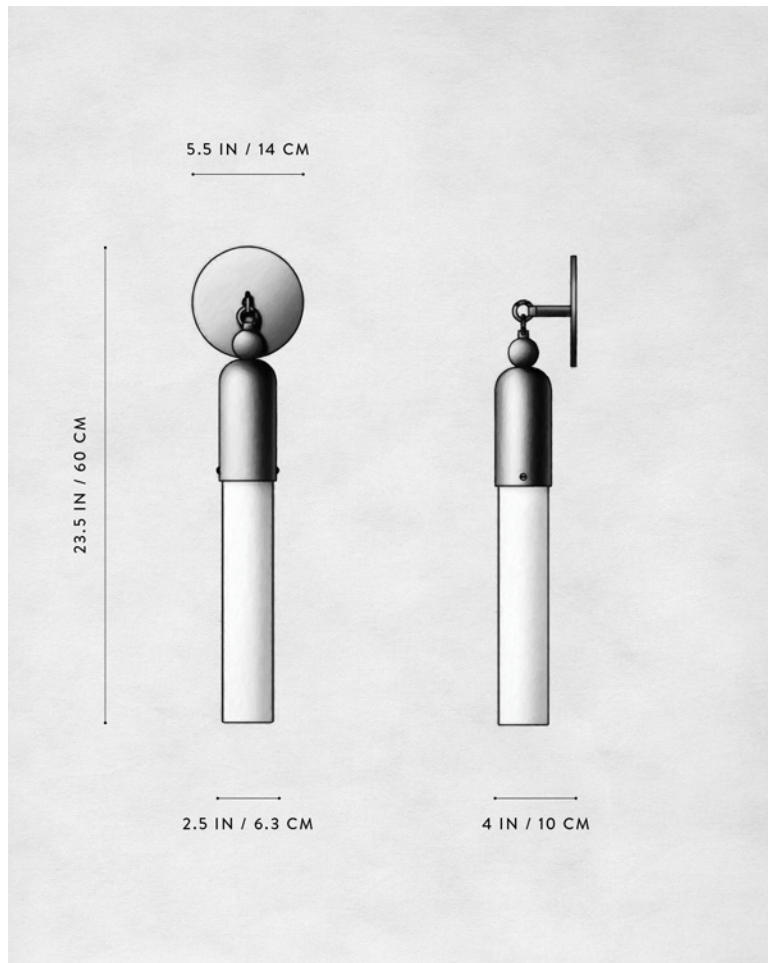

# A P P A R A T U S

	TASSEL : 1 SCONCE
DIMENSIONS	23.5 H, 2.5 W, 4 D IN 60 H, 6.3 W, 10 D CM APPROX. 5 LBS / 2 KG
WEIGHT	
PRICE	FROM \$2400
VOLTAGE	120-240 UL / CE
LAMPING	8W DIMMABLE LED 800 LUMENS 2700K
DRIVER LIFE	50,000 HOURS
DEPOSIT	50% UPON ORDER
BALANCE	DUE PRIOR TO SHIPPING
LEAD TIME	PLEASE REFER TO WEBSITE

# A P P A R A T U S

	TASSEL : 1 PENDANT
DIMENSIONS	Ø 2.5 IN Ø 6.3 CM HEIGHT TO ORDER
WEIGHT	APPROX. 5 LBS / 2 KG
PRICE	FROM \$2800
MINIMUM HEIGHT	25 IN
INCLUDES	60 IN
ADD HEIGHT	\$10 / IN
VOLTAGE	120-240 UL / CE
LAMPING	8W DIMMABLE LED 800 LUMENS 2700K
DRIVER LIFE	50,000 HOURS
DEPOSIT	50% UPON ORDER
BALANCE	DUE PRIOR TO SHIPPING
LEAD TIME	PLEASE REFER TO WEBSITE

# A P P A R A T U S

	TASSEL : 19
DIMENSIONS	Ø 13.5 IN Ø 34 CM HEIGHT TO ORDER APPROX. 60 LBS / 27 KG
WEIGHT	
PRICE	FROM \$16000
MINIMUM HEIGHT	32 IN
INCLUDES	60 IN
ADD HEIGHT	\$20 / IN
VOLTAGE	120-240 UL / CE
LAMPING	18W DIMMABLE LED 1750 LUMENS 2700K
DRIVER LIFE	50,000 HOURS
DEPOSIT	50% UPON ORDER
BALANCE	DUE PRIOR TO SHIPPING
LEAD TIME	PLEASE REFER TO WEBSITE

# A P P A R A T U S

	TASSEL : 57
DIMENSIONS	Ø 32.5 IN Ø 83 CM HEIGHT TO ORDER APPROX. 200 LBS / 91 KG
WEIGHT	
PRICE	FROM \$39000
MINIMUM HEIGHT	40 IN
INCLUDES	85 IN
ADD HEIGHT	\$30 / IN
VOLTAGE	120-240 UL / CE
LAMPING	3 X 18W DIMMABLE LED 1750 LUMENS EACH 2700K
DRIVER LIFE	50,000 HOURS
DEPOSIT	50% UPON ORDER
BALANCE	DUE PRIOR TO SHIPPING
LEAD TIME	PLEASE REFER TO WEBSITE