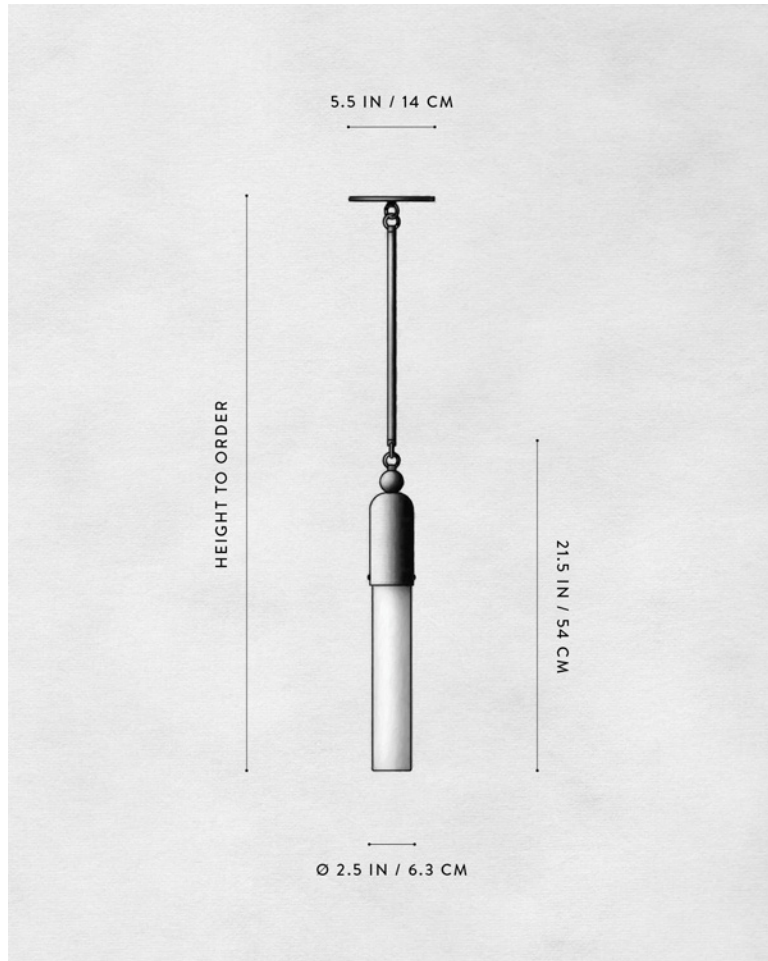

# A P P A R A T U S

	TASSEL : 1 SCONCE
DIMENSIONS	23.5 H, 2.5 W, 4 D IN 60 H, 6.3 W, 10 D CM APPROX. 5 LBS / 2 KG
WEIGHT	
PRICE	FROM \$2400
VOLTAGE	120-240 UL / CE
LAMPING	8W DIMMABLE LED 800 LUMENS 2700K
DRIVER LIFE	50,000 HOURS
DEPOSIT	50% UPON ORDER
BALANCE	DUE PRIOR TO SHIPPING
LEAD TIME	PLEASE REFER TO WEBSITE

# A P P A R A T U S

	TASSEL : 1 PENDANT
DIMENSIONS	Ø 2.5 IN Ø 6.3 CM HEIGHT TO ORDER
WEIGHT	APPROX. 5 LBS / 2 KG
PRICE	FROM \$2800
MINIMUM HEIGHT	25 IN
INCLUDES	60 IN
ADD HEIGHT	\$10 / IN
VOLTAGE	120-240 UL / CE
LAMPING	8W DIMMABLE LED 800 LUMENS 2700K
DRIVER LIFE	50,000 HOURS
DEPOSIT	50% UPON ORDER
BALANCE	DUE PRIOR TO SHIPPING
LEAD TIME	PLEASE REFER TO WEBSITE

# A P P A R A T U S

	TASSEL : 57
DIMENSIONS	Ø 32.5 IN Ø 83 CM HEIGHT TO ORDER APPROX. 200 LBS / 91 KG
WEIGHT	
PRICE	FROM \$39000
MINIMUM HEIGHT	40 IN
INCLUDES	85 IN
ADD HEIGHT	\$30 / IN
VOLTAGE	120-240 UL / CE
LAMPING	3 X 18W DIMMABLE LED 1750 LUMENS EACH 2700K
DRIVER LIFE	50,000 HOURS
DEPOSIT	50% UPON ORDER
BALANCE	DUE PRIOR TO SHIPPING
LEAD TIME	PLEASE REFER TO WEBSITE