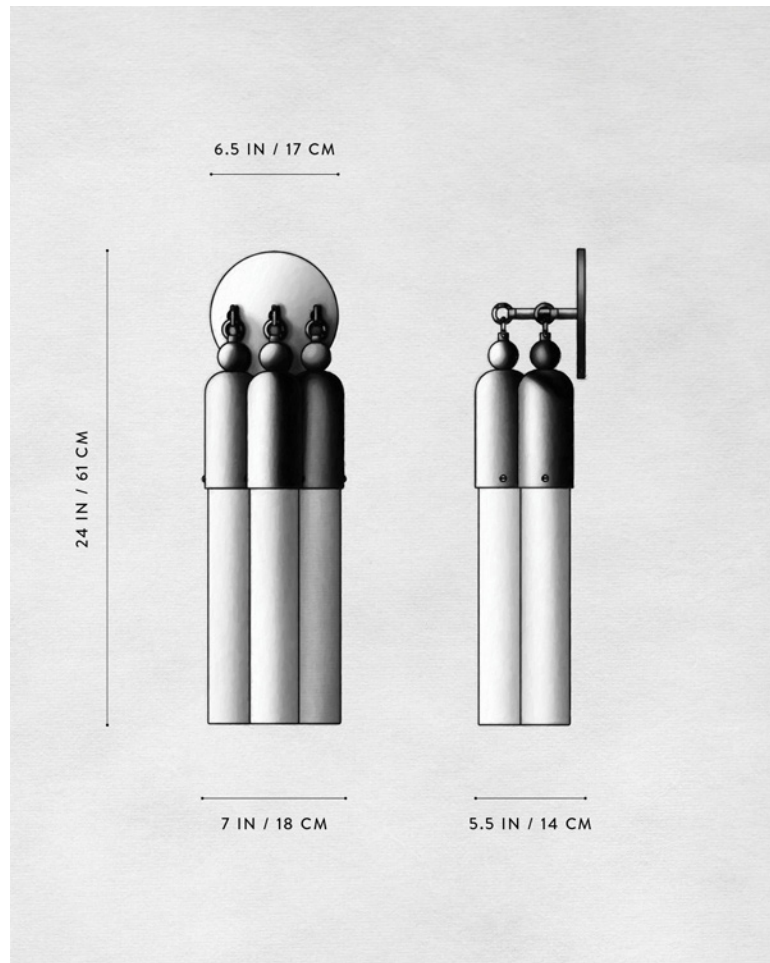

# A P P A R A T U S

	TASSEL : 3 SCONCE
DIMENSIONS	24 H, 7 W, 5.5 D IN 61 H, 18 W, 14 D CM
WEIGHT	APPROX. 15 LBS / 7 KG
PRICE	FROM \$5300
VOLTAGE	120-240 UL / CE
LAMPING	3 X 8W DIMMABLE LED 800 LUMENS EACH 2700K
DRIVER LIFE	50,000 HOURS
DEPOSIT	50% UPON ORDER
BALANCE	DUE PRIOR TO SHIPPING
LEAD TIME	PLEASE REFER TO WEBSITE