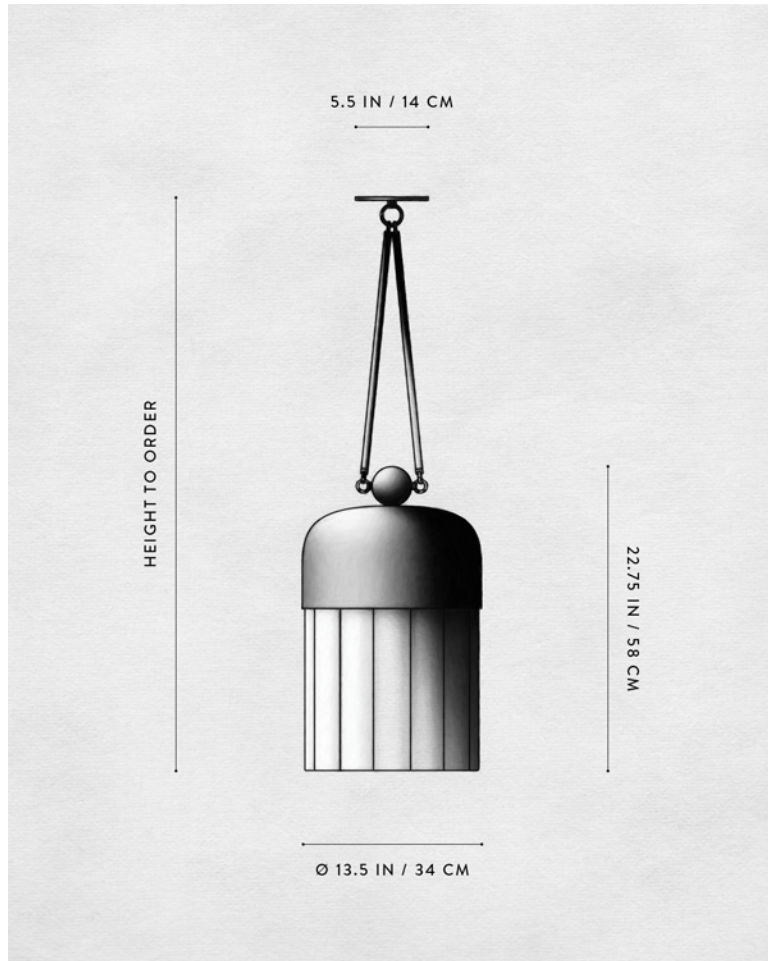

# A P P A R A T U S

	TASSEL : 1 SCONCE
DIMENSIONS	23.5 H, 2.5 W, 4 D IN 60 H, 6.3 W, 10 D CM APPROX. 5 LBS / 2 KG
WEIGHT	
PRICE	FROM \$2400
VOLTAGE	120-240 UL / CE
LAMPING	8W DIMMABLE LED 800 LUMENS 2700K
DRIVER LIFE	50,000 HOURS
DEPOSIT	50% UPON ORDER
BALANCE	DUE PRIOR TO SHIPPING
LEAD TIME	PLEASE REFER TO WEBSITE

# A P P A R A T U S

	TASSEL : 1 PENDANT
DIMENSIONS	Ø 2.5 IN Ø 6.3 CM HEIGHT TO ORDER
WEIGHT	APPROX. 5 LBS / 2 KG
PRICE	FROM \$2800
MINIMUM HEIGHT	25 IN
INCLUDES	60 IN
ADD HEIGHT	\$10 / IN
VOLTAGE	120-240 UL / CE
LAMPING	8W DIMMABLE LED 800 LUMENS 2700K
DRIVER LIFE	50,000 HOURS
DEPOSIT	50% UPON ORDER
BALANCE	DUE PRIOR TO SHIPPING
LEAD TIME	PLEASE REFER TO WEBSITE

# A P P A R A T U S

	TASSEL : 19
DIMENSIONS	Ø 13.5 IN Ø 34 CM HEIGHT TO ORDER APPROX. 60 LBS / 27 KG
WEIGHT	
PRICE	FROM \$16000
MINIMUM HEIGHT	32 IN
INCLUDES	60 IN
ADD HEIGHT	\$20 / IN
VOLTAGE	120-240 UL / CE
LAMPING	18W DIMMABLE LED 1750 LUMENS 2700K
DRIVER LIFE	50,000 HOURS
DEPOSIT	50% UPON ORDER
BALANCE	DUE PRIOR TO SHIPPING
LEAD TIME	PLEASE REFER TO WEBSITE

# A P P A R A T U S

	TASSEL : 57
DIMENSIONS	Ø 32.5 IN Ø 83 CM HEIGHT TO ORDER APPROX. 200 LBS / 91 KG
WEIGHT	
PRICE	FROM \$39000
MINIMUM HEIGHT	40 IN
INCLUDES	85 IN
ADD HEIGHT	\$30 / IN
VOLTAGE	120-240 UL / CE
LAMPING	3 X 18W DIMMABLE LED 1750 LUMENS EACH 2700K
DRIVER LIFE	50,000 HOURS
DEPOSIT	50% UPON ORDER
BALANCE	DUE PRIOR TO SHIPPING
LEAD TIME	PLEASE REFER TO WEBSITE