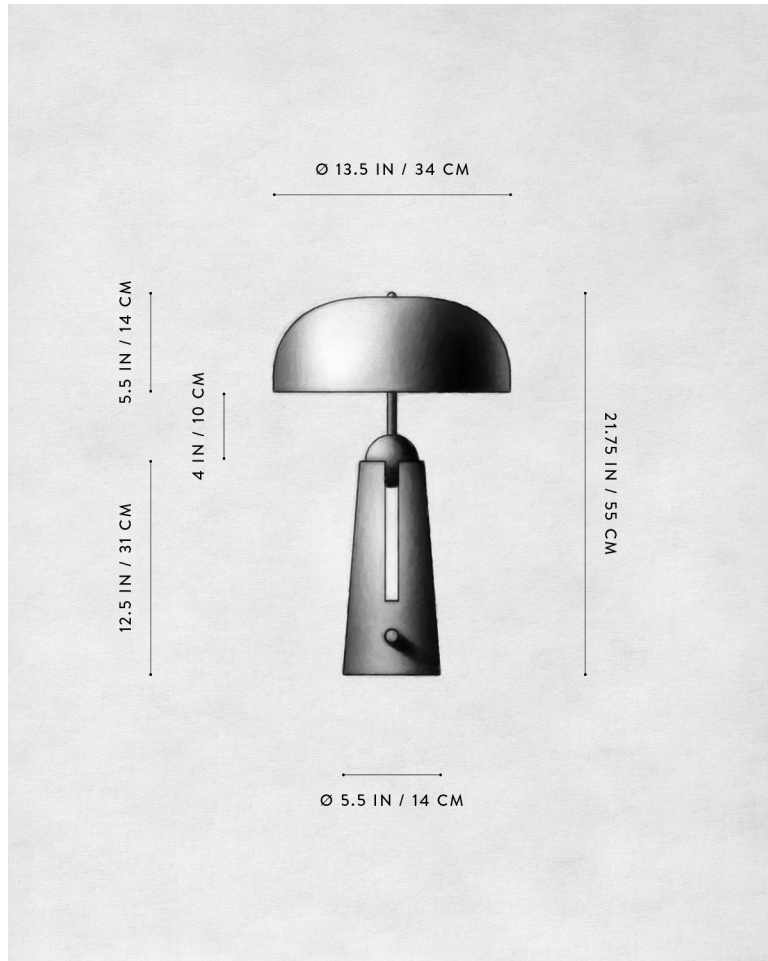

HAND-WRAPPED LEATHER OR SUEDE BASE
BRASS ARMATURE AND SHADE

A P P A R A T U S

AGED BRASS / BRONZE SUEDE

AGED BRASS / PEWTER SUEDE

A P P A R A T U S

METRONOME : TABLE LAMP

DIMENSIONS

21.75 H, Ø 13.5 IN
55 H, Ø 34 CM

220 LUMENS

2000-2800K

120V : E12 SPHERE I : MATTE WHITE

240V : E14 SPHERE I : MATTE WHITE

15,000 HOURS

BULB LIFE

DEPOSIT

50% UPON ORDER