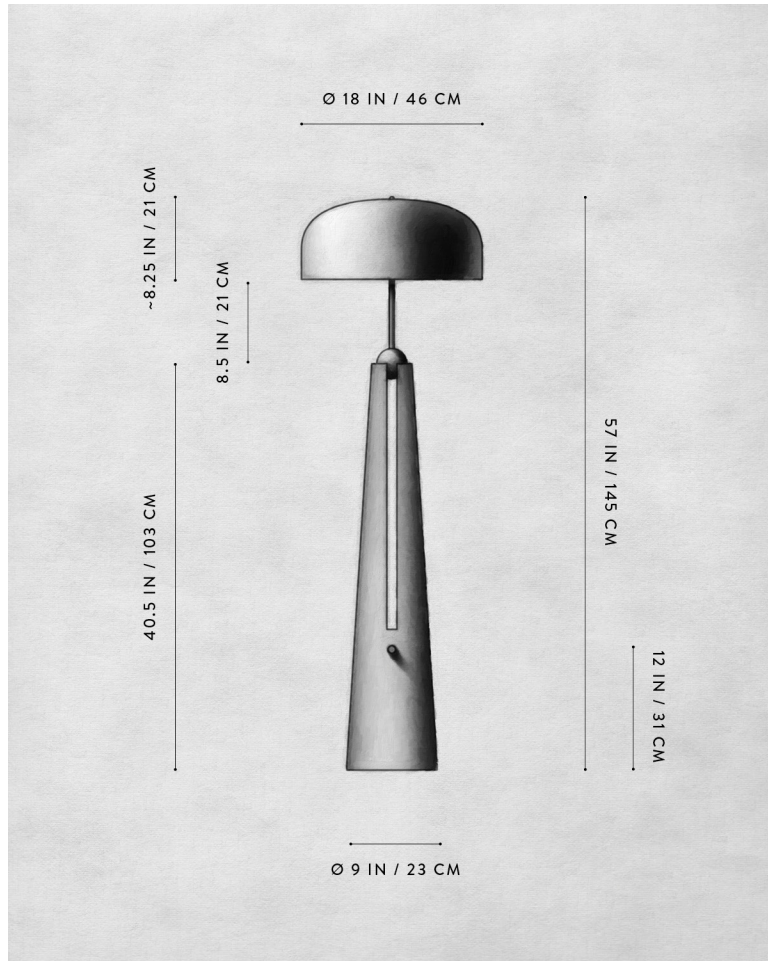

A P P A R A T U S

METRONOME : FLOOR LAMP

DIMENSIONS

57 H, $\text{Ø } 18 \text{ IN}$
145 H, $\text{Ø } 46 \text{ CM}$

PRICE

FROM $10000

VOLTAGE

120-240

LAMPING

MAX 40W

BULB INCLUDED

2 X 3.8W DIMMABLE LED BULB

220 LUMENS

2000-2800K

120V : E12 SPHERE I : MATTE WHITE

240V : E14 SPHERE I : MATTE WHITE

BULB LIFE

15,000 HOURS

DEPOSIT

50% UPON ORDER

BALANCE

DUE PRIOR TO SHIPPING

LEAD TIME

PLEASE REFER TO WEBSITE

FINISHED AND ASSEMBLED BY HAND IN NY
DOMESTIC AND IMPORTED COMPONENTS