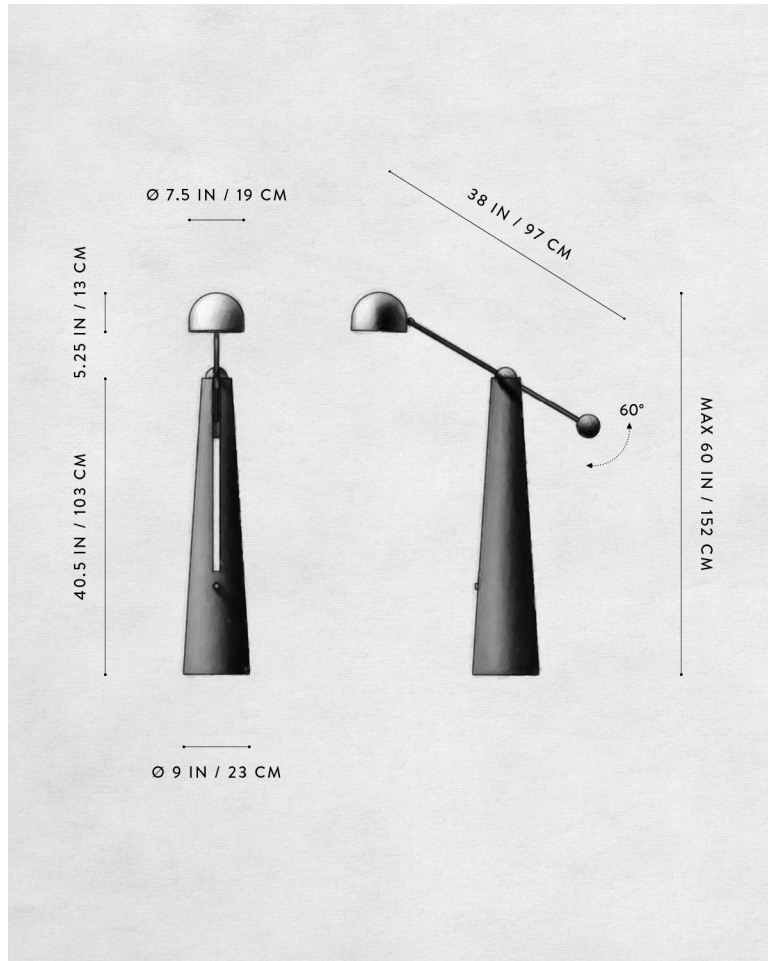

DIMENSIONS

PRICE

VOLTAGE

LAMPING

BULB INCLUDED

BULB LIFE

DEPOSIT

BALANCE

LEAD TIME

METRONOME : READING LAMP

44-60 H, ROTATING ARM 38 L IN
112-152 H, ROTATING ARM 97 L CM

FROM \$9000

120-240

MAX 40W

3.8W DIMMABLE LED BULB

220 LUMENS