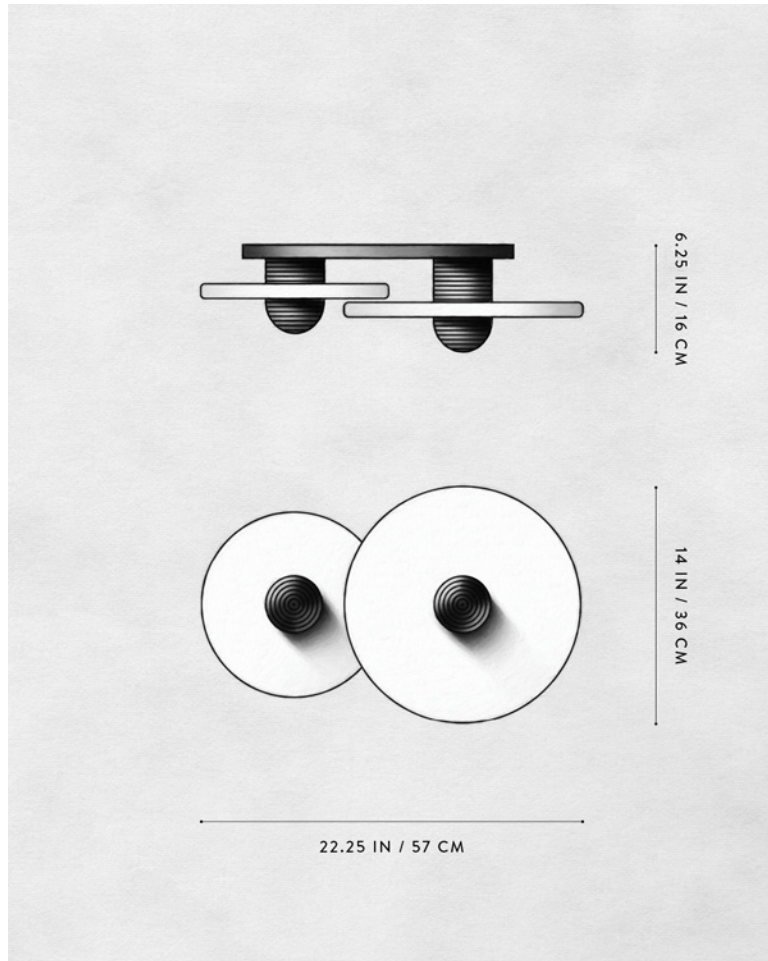

AGED BRASS

AGED BRASS

A P P A R A T U S

	MEDIAN : 1 SURFACE
DIAMETER	Ø 11, 14, 16, 20 / 5.5 H IN Ø 28, 36, 41, 51 / 14 H CM
WEIGHT	15 LBS / 7 KG / 11 IN DIAMETER 20 LBS / 9 KG / 14 IN DIAMETER 20 LBS / 9 KG / 16 IN DIAMETER 30 LBS / 14 KG / 20 IN DIAMETER
PRICE	FROM \$3000 / 11 IN DIAMETER FROM \$3400 / 14 IN DIAMETER FROM \$3800 / 16 IN DIAMETER FROM \$4200 / 20 IN DIAMETER
INSTALLATION	SUITABLE FOR CEILING OR WALL
VOLTAGE	120-240 UL / CE
LAMPING	8W DIMMABLE LED 800 LUMENS 2500K
DRIVER LIFE	50,000 HOURS
DEPOSIT	50% UPON ORDER
BALANCE	DUE PRIOR TO SHIPPING
LEAD TIME	PLEASE REFER TO WEBSITE

A P P A R A T U S

AGED BRASS

A P P A R A T U S

MEDIAN : 2 SURFACE

DIMENSIONS

6.25 H , 22.25 W, 14 L IN
16 H , 57 W, 36 L CM

WEIGHT

APPROX. 35 LBS / 16 KG