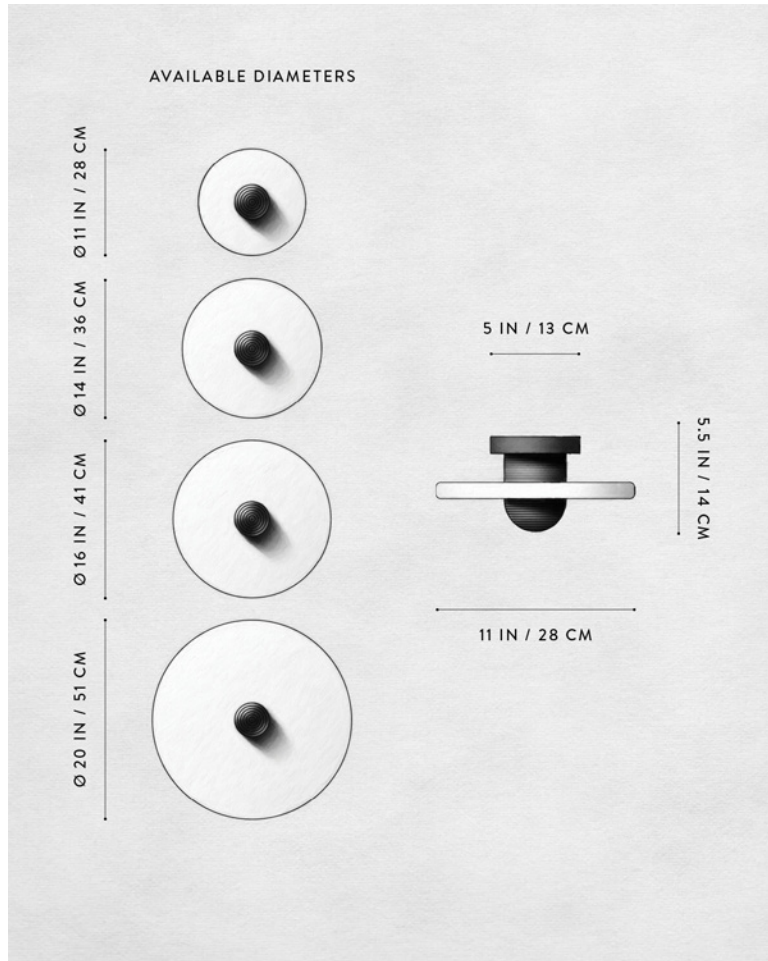

AGED BRASS

AGED BRASS

A P P A R A T U S

	MEDIAN : 1 SURFACE
DIAMETER	Ø 11, 14, 16, 20 / 5.5 H IN Ø 28, 36, 41, 51 / 14 H CM
WEIGHT	15 LBS / 7 KG / 11 IN DIAMETER 20 LBS / 9 KG / 14 IN DIAMETER 20 LBS / 9 KG / 16 IN DIAMETER 30 LBS / 14 KG / 20 IN DIAMETER
PRICE	FROM \$3000 / 11 IN DIAMETER FROM \$3400 / 14 IN DIAMETER FROM \$3800 / 16 IN DIAMETER FROM \$4200 / 20 IN DIAMETER
INSTALLATION	SUITABLE FOR CEILING OR WALL
VOLTAGE	120-240 UL / CE
LAMPING	8W DIMMABLE LED 800 LUMENS 2500K
DRIVER LIFE	50,000 HOURS
DEPOSIT	50% UPON ORDER
BALANCE	DUE PRIOR TO SHIPPING
LEAD TIME	PLEASE REFER TO WEBSITE