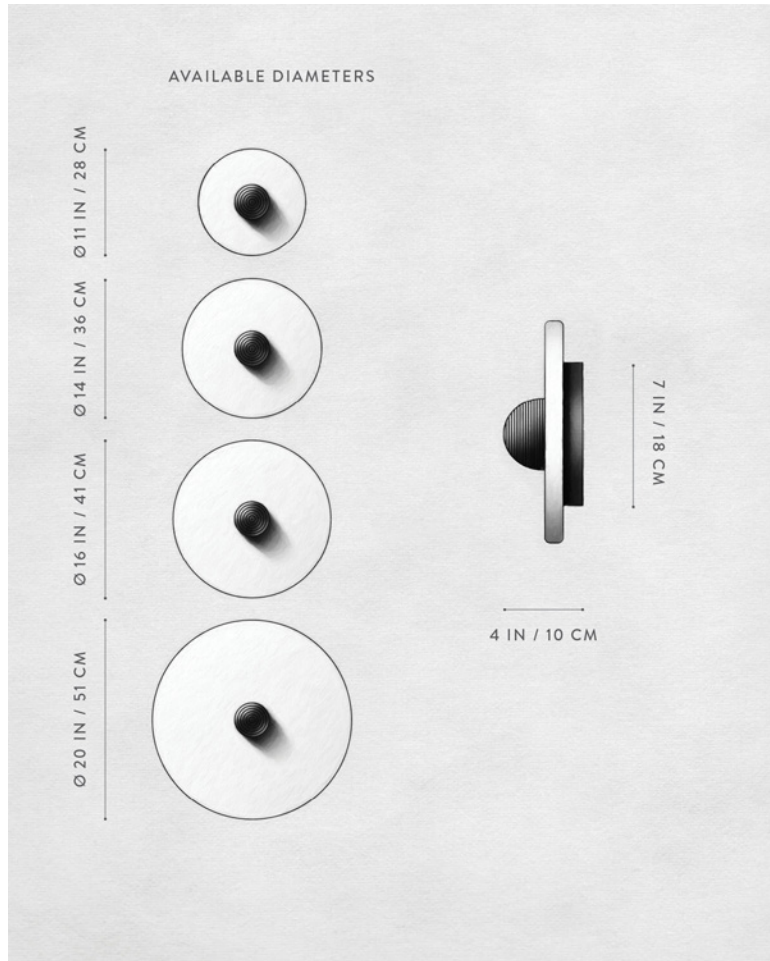

ALABASTER
FLUTED BRASS

A P P A R A T U S

A P P A R A T U S

MEDIAN : SCONCE

DIAMETER	Ø 11, 14, 16, 20 / 4 D IN Ø 28, 36, 41, 51 / 10 D CM
WEIGHT	10 LBS / 5 KG / 11 IN DIAMETER 15 LBS / 7 KG / 14 IN DIAMETER 20 LBS / 9 KG / 16 IN DIAMETER 25 LBS / 11 KG / 20 IN DIAMETER
PRICE	FROM \$2800 / 11 IN DIAMETER FROM \$3200 / 14 IN DIAMETER FROM \$3600 / 16 IN DIAMETER FROM \$4000 / 20 IN DIAMETER
INSTALLATION	SUITABLE FOR INSTALLATION ON WALLS ONLY
VOLTAGE	120-240 UL / CE
LAMPING	8W DIMMABLE LED 800 LUMENS 2500K
DRIVER LIFE	50,000 HOURS
DEPOSIT	50% UPON ORDER
BALANCE	DUE PRIOR TO SHIPPING
LEAD TIME	PLEASE REFER TO WEBSITE
	FINISHED AND ASSEMBLED BY HAND IN NY DOMESTIC AND IMPORTED COMPONENTS