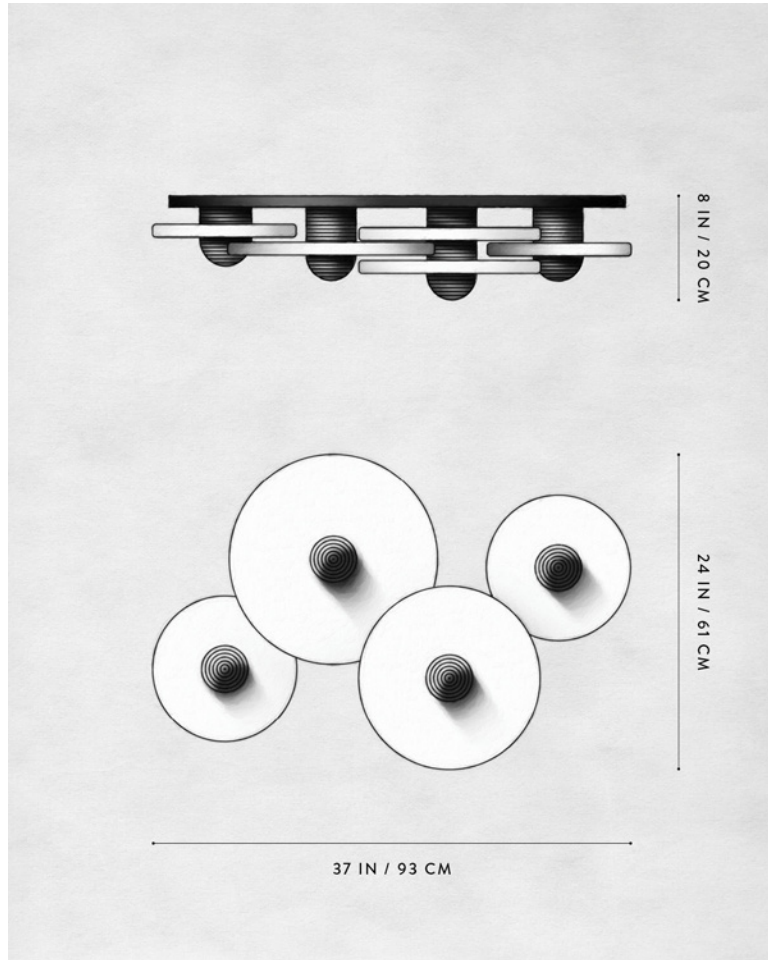

A P P A R A T U S

	MEDIAN : 4 SURFACE
DIMENSIONS	8 H, 37 W, 24 L IN 20 H, 93 W, 61 L CM
WEIGHT	APPROX. 95 LBS / 43 KG
PRICE	FROM \$12000
INSTALLATION	SUITABLE FOR CEILING OR WALL
VOLTAGE	120-240 UL / CE
LAMPING	5 X 8W DIMMABLE LED 800 LUMENS EACH 2500K
DRIVER LIFE	50,000 HOURS
DEPOSIT	50% UPON ORDER
BALANCE	DUE PRIOR TO SHIPPING
LEAD TIME	PLEASE REFER TO WEBSITE