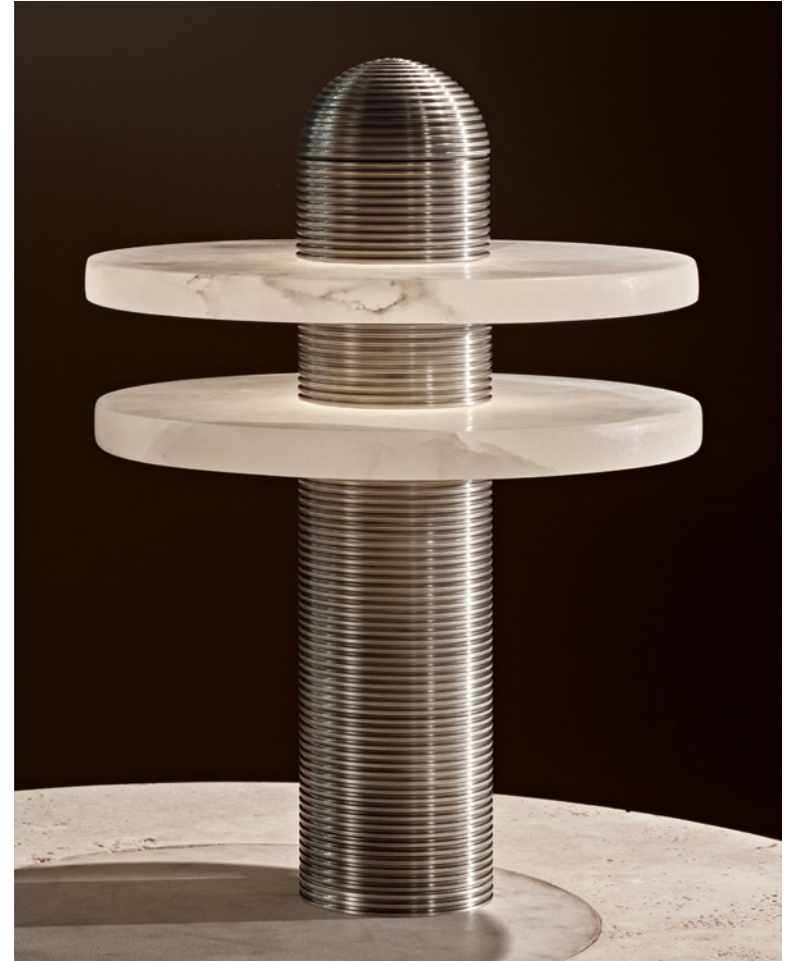

A P P A R A T U S

TARNISHED SILVER