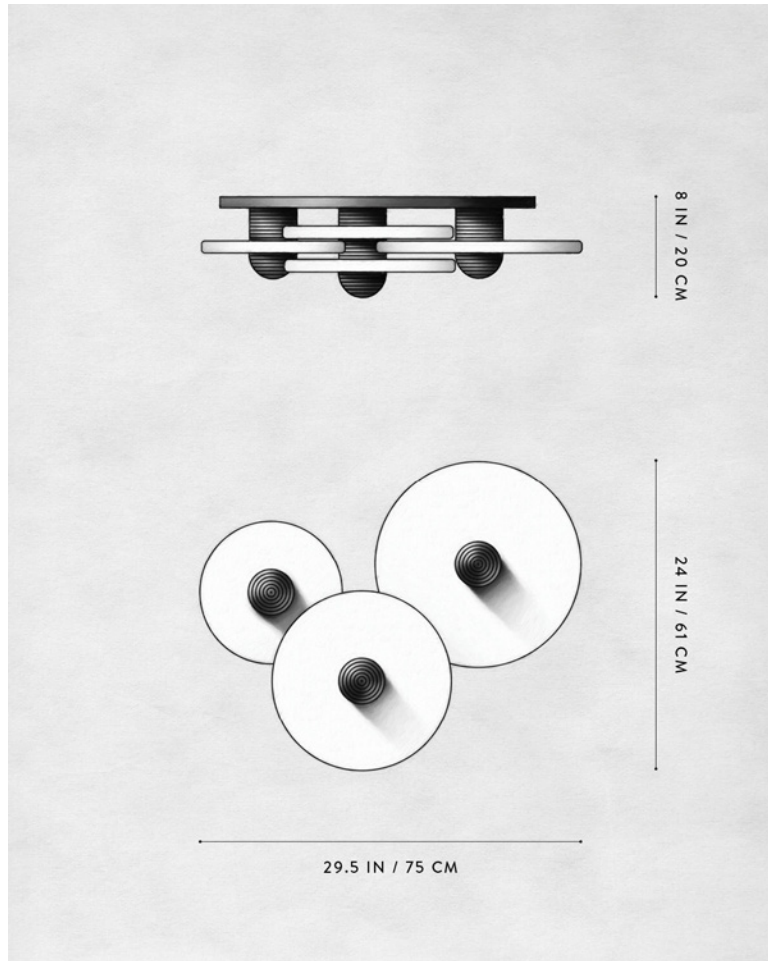

A P P A R A T U S

	MEDIAN : 3 SURFACE
DIMENSIONS	8 H, 29.5 W, 24 L IN 20 H, 75 W, 61 L CM
WEIGHT	APPROX. 80 LBS / 37 KG
PRICE	FROM \$9600
INSTALLATION	SUITABLE FOR CEILING OR WALL
VOLTAGE	120-240 UL / CE
LAMPING	4 X 8W DIMMABLE LED 800 LUMENS EACH 2500K
DRIVER LIFE	50,000 HOURS
DEPOSIT	50% UPON ORDER
BALANCE	DUE PRIOR TO SHIPPING
LEAD TIME	PLEASE REFER TO WEBSITE