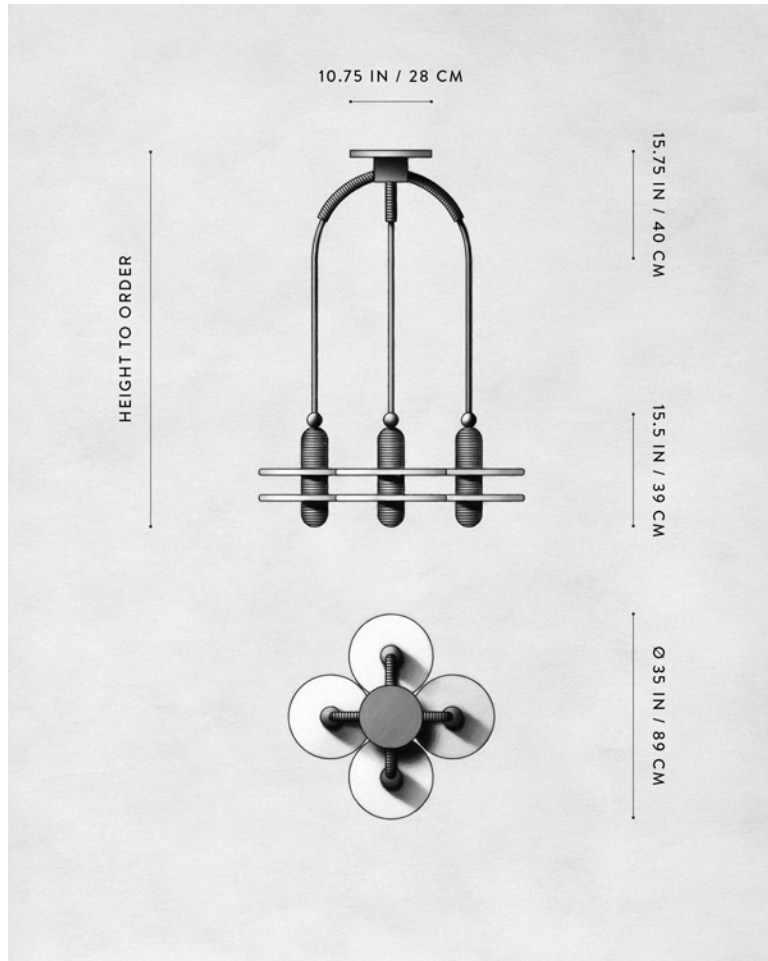

A P P A R A T U S

TARNISHED SILVER

OIL-RUBBED BRONZE

A P P A R A T U S

MEDIAN : 2 PENDANT

DIMENSIONS	35 W, 14 D IN 89 W, 36 D CM HEIGHT TO ORDER
WEIGHT	APPROX. 75 LBS / 35 KG
PRICE	FROM \$15500
MINIMUM HEIGHT	36 IN
INCLUDES	85 IN
ADD HEIGHT	\$20 / IN
VOLTAGE	120-240 UL / CE
LAMPING	4 X 8W DIMMABLE LED 800 LUMENS EACH 2500K
DRIVER LIFE	50,000 HOURS
DEPOSIT	50% UPON ORDER
BALANCE	DUE PRIOR TO SHIPPING
LEAD TIME	PLEASE REFER TO WEBSITE

FINISHED AND ASSEMBLED BY HAND IN NY
DOMESTIC AND IMPORTED COMPONENTS

A P P A R A T U S

AGED BRASS

MEDIAN : 4 PENDANT

REFERENCE

MINARETS
SOLAR ECLIPSE

COMPOSITION

ALABASTER
FLUTED BRASS

A P P A R A T U S

AGED BRASS

A P P A R A T U S

	MEDIAN : 4 PENDANT
DIMENSIONS	Ø 35 IN Ø 89 CM HEIGHT TO ORDER APPROX. 140 LBS / 64 KG
WEIGHT	
PRICE	FROM \$30000
MINIMUM HEIGHT	36 IN
INCLUDES	85 IN
ADD HEIGHT	\$40 / IN
VOLTAGE	120-240 UL / CE
LAMPING	8 X 8W DIMMABLE LED 800 LUMENS EACH 2500K
DRIVER LIFE	50,000 HOURS
DEPOSIT	50% UPON ORDER
BALANCE	DUE PRIOR TO SHIPPING
LEAD TIME	PLEASE REFER TO WEBSITE