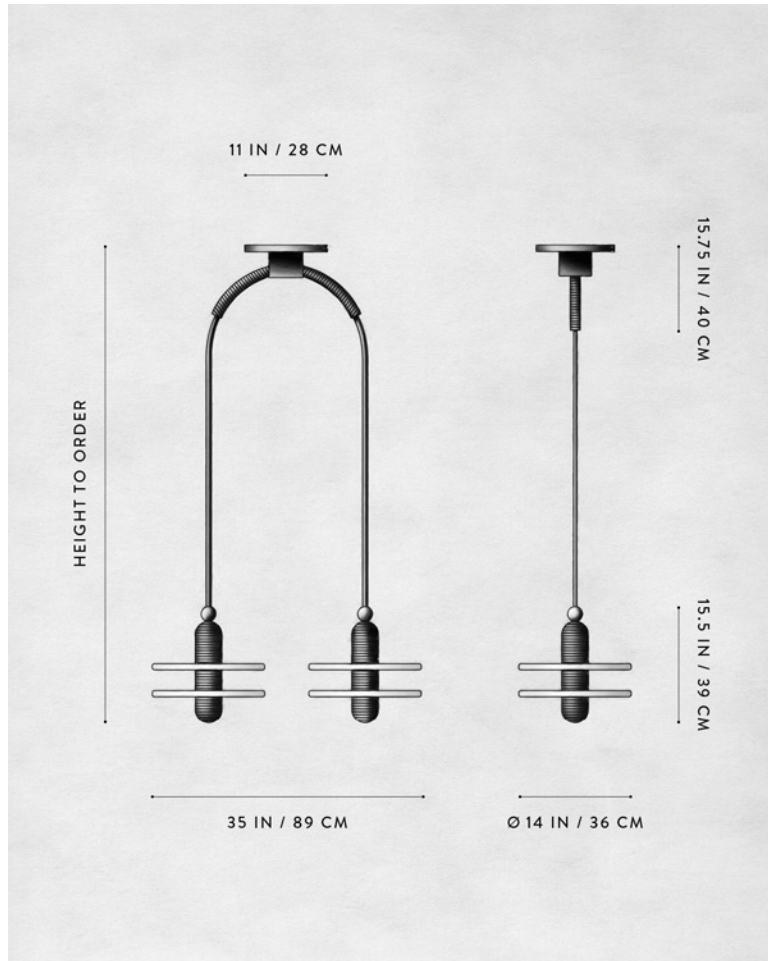

A P P A R A T U S

TARNISHED SILVER

AGED BRASS

A P P A R A T U S

MEDIAN : 1 PENDANT

DIAMETER	Ø 16 OR 20 IN Ø 41 OR 51 CM
WEIGHT	APPROX. 65 LBS / 27 KG / 16 IN DIAMETER APPROX. 70 LBS / 32 KG / 20 IN DIAMETER
PRICE	FROM \$7200 / 16 IN DIAMETER FROM \$8200 / 20 IN DIAMETER
MINIMUM HEIGHT	28 IN
INCLUDES	60 IN
ADD HEIGHT	\$10 / IN
VOLTAGE	120-240 UL / CE
LAMPING	2 X 8W DIMMABLE LED 800 LUMENS EACH 2500K
DRIVER LIFE	50,000 HOURS
DEPOSIT	50% UPON ORDER
BALANCE	DUE PRIOR TO SHIPPING
LEAD TIME	PLEASE REFER TO WEBSITE

A P P A R A T U S

TARNISHED SILVER

OIL-RUBBED BRONZE

A P P A R A T U S

MEDIAN : 2 PENDANT

DIMENSIONS	35 W, 14 D IN 89 W, 36 D CM HEIGHT TO ORDER
WEIGHT	APPROX. 75 LBS / 35 KG
PRICE	FROM \$15500
MINIMUM HEIGHT	36 IN
INCLUDES	85 IN
ADD HEIGHT	\$20 / IN
VOLTAGE	120-240 UL / CE
LAMPING	4 X 8W DIMMABLE LED 800 LUMENS EACH 2500K
DRIVER LIFE	50,000 HOURS
DEPOSIT	50% UPON ORDER
BALANCE	DUE PRIOR TO SHIPPING
LEAD TIME	PLEASE REFER TO WEBSITE

A P P A R A T U S

AGED BRASS

A P P A R A T U S

	MEDIAN : 4 PENDANT
DIMENSIONS	Ø 35 IN Ø 89 CM HEIGHT TO ORDER APPROX. 140 LBS / 64 KG
WEIGHT	
PRICE	FROM \$30000
MINIMUM HEIGHT	36 IN
INCLUDES	85 IN
ADD HEIGHT	\$40 / IN
VOLTAGE	120-240 UL / CE
LAMPING	8 X 8W DIMMABLE LED 800 LUMENS EACH 2500K
DRIVER LIFE	50,000 HOURS
DEPOSIT	50% UPON ORDER
BALANCE	DUE PRIOR TO SHIPPING
LEAD TIME	PLEASE REFER TO WEBSITE