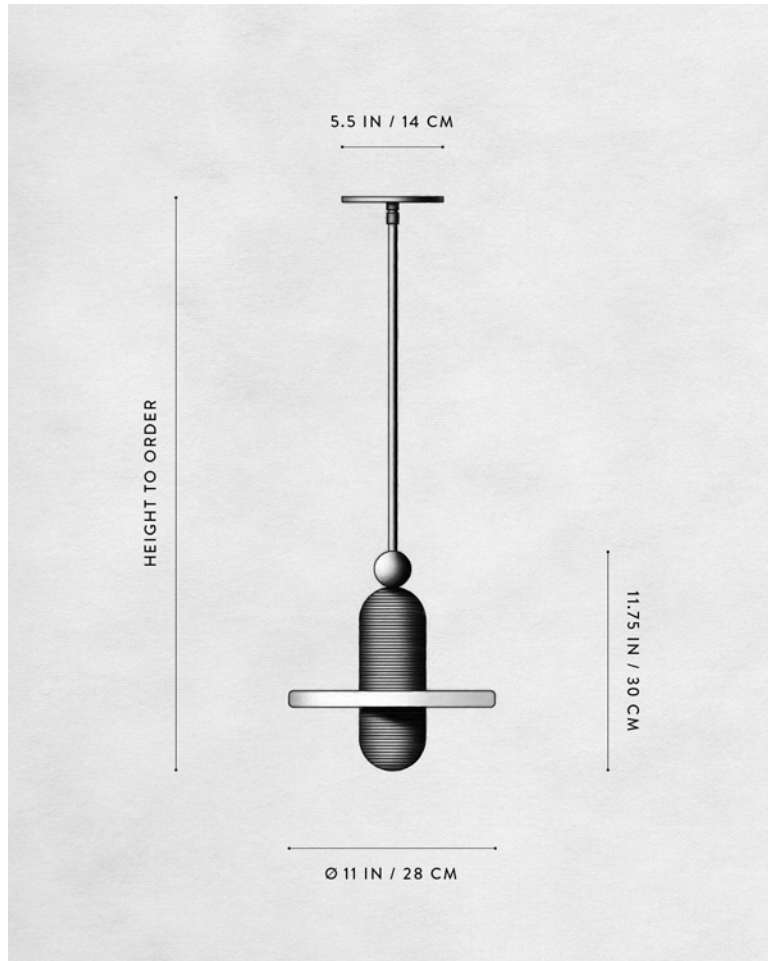

A P P A R A T U S

TARNISHED SILVER

OIL-RUBBED BRONZE

A P P A R A T U S

	MEDIAN : MONO
DIMENSIONS	Ø 11 IN Ø 28 CM HEIGHT TO ORDER APPROX. 15 LBS / 7 KG
WEIGHT	
PRICE	FROM \$4000
MINIMUM HEIGHT INCLUDES ADD HEIGHT	16 IN 60 IN \$10 / IN
VOLTAGE	120-240 UL / CE
LAMPING	8W DIMMABLE LED 800 LUMENS 2500K
DRIVER LIFE	50,000 HOURS
DEPOSIT BALANCE LEAD TIME	50% UPON ORDER DUE PRIOR TO SHIPPING PLEASE REFER TO WEBSITE

A P P A R A T U S

TARNISHED SILVER

AGED BRASS

A P P A R A T U S

MEDIAN : 1 PENDANT

DIAMETER	Ø 16 OR 20 IN Ø 41 OR 51 CM
WEIGHT	APPROX. 65 LBS / 27 KG / 16 IN DIAMETER APPROX. 70 LBS / 32 KG / 20 IN DIAMETER
PRICE	FROM \$7200 / 16 IN DIAMETER FROM \$8200 / 20 IN DIAMETER
MINIMUM HEIGHT	28 IN
INCLUDES	60 IN
ADD HEIGHT	\$10 / IN
VOLTAGE	120-240 UL / CE
LAMPING	2 X 8W DIMMABLE LED 800 LUMENS EACH 2500K
DRIVER LIFE	50,000 HOURS
DEPOSIT	50% UPON ORDER
BALANCE	DUE PRIOR TO SHIPPING
LEAD TIME	PLEASE REFER TO WEBSITE