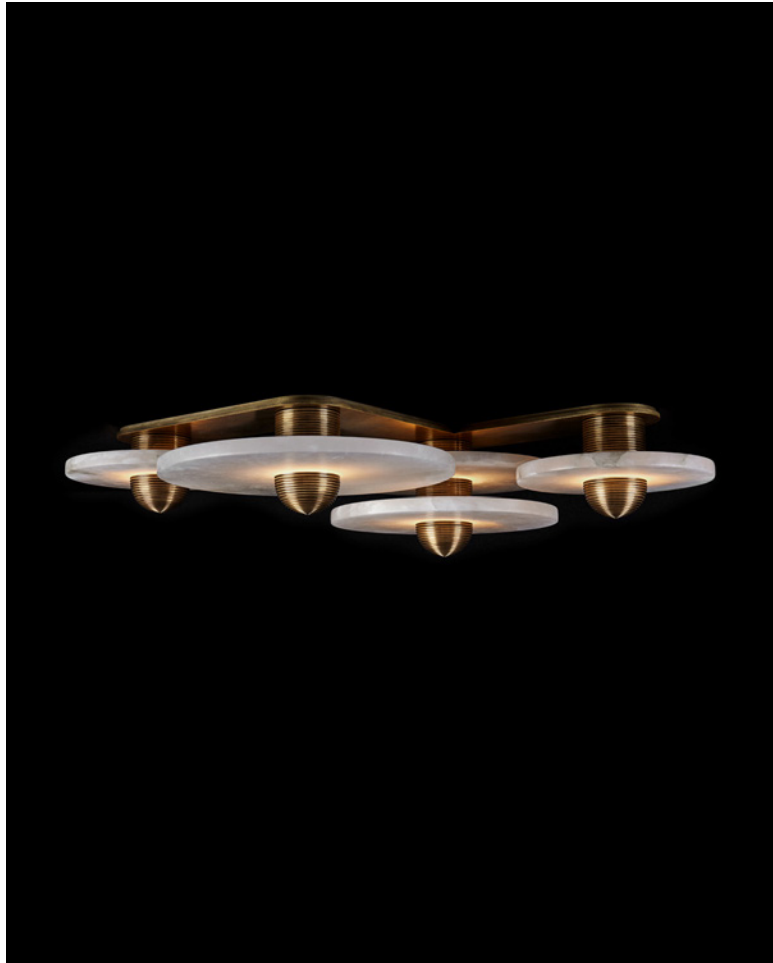

A P P A R A T U S

AGED BRASS

MEDIAN : 4 SURFACE

REFERENCE

MINARETS
SOLAR ECLIPSE

COMPOSITION

ALABASTER
FLUTED BRASS