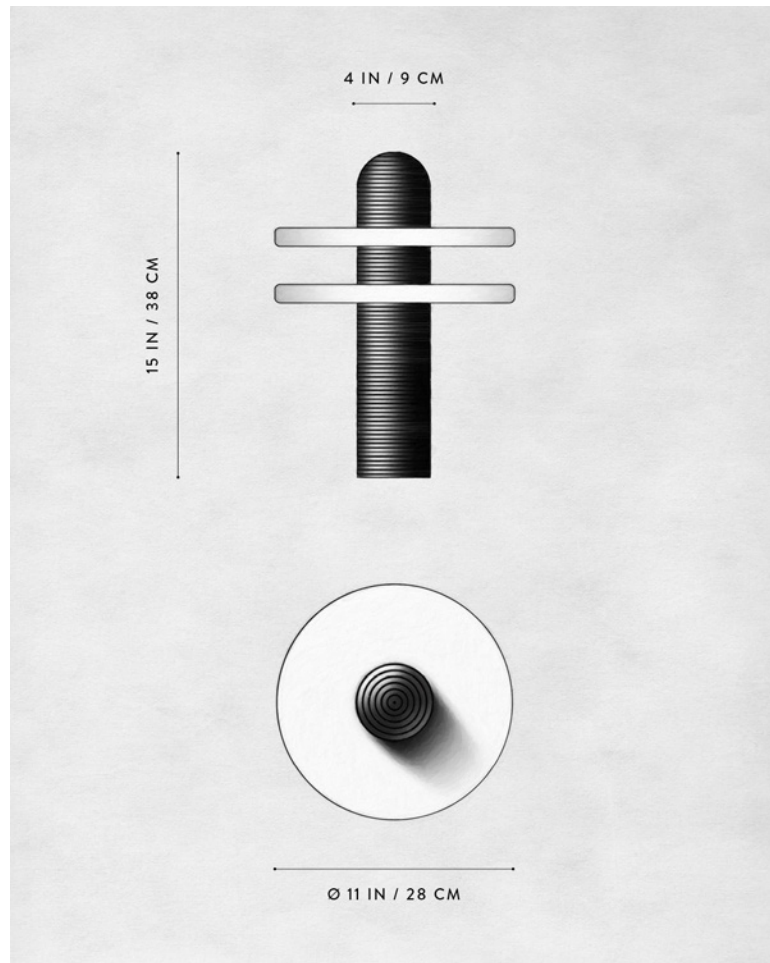

A P P A R A T U S

MEDIAN : TABLE LAMP

DIMENSIONS	15 H, Ø 11 IN 38 H, Ø 28 CM
PRICE	FROM $5000
VOLTAGE	120-240 UL / CE
LAMPING	2 X 8W DIMMABLE LED 800 LUMENS EACH 2500K
DRIVER LIFE	50,000 HOURS
DEPOSIT	50% UPON ORDER
BALANCE	DUE PRIOR TO SHIPPING
LEAD TIME	PLEASE REFER TO WEBSITE

FINISHED AND ASSEMBLED BY HAND IN NY
DOMESTIC AND IMPORTED COMPONENTS