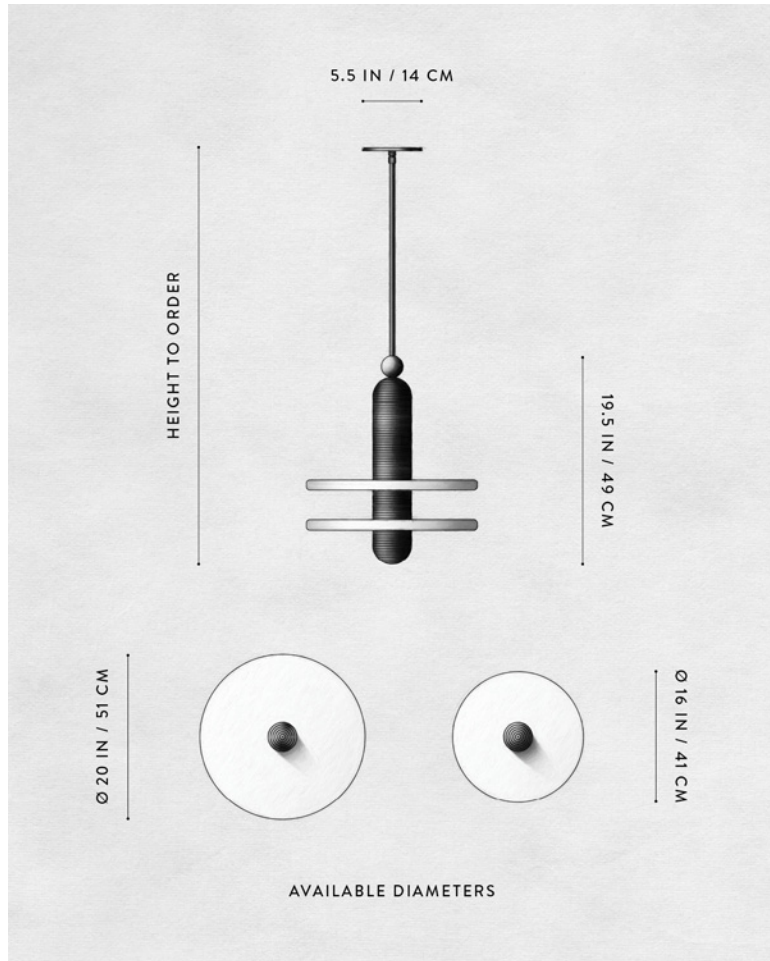

A P P A R A T U S

TARNISHED SILVER

AGED BRASS

A P P A R A T U S

MEDIAN : 1 PENDANT

DIAMETER	Ø 16 OR 20 IN Ø 41 OR 51 CM
WEIGHT	APPROX. 65 LBS / 27 KG / 16 IN DIAMETER APPROX. 70 LBS / 32 KG / 20 IN DIAMETER
PRICE	FROM \$7200 / 16 IN DIAMETER FROM \$8200 / 20 IN DIAMETER
MINIMUM HEIGHT	28 IN
INCLUDES	60 IN
ADD HEIGHT	\$10 / IN
VOLTAGE	120-240 UL / CE
LAMPING	2 X 8W DIMMABLE LED 800 LUMENS EACH 2500K
DRIVER LIFE	50,000 HOURS
DEPOSIT	50% UPON ORDER
BALANCE	DUE PRIOR TO SHIPPING
LEAD TIME	PLEASE REFER TO WEBSITE