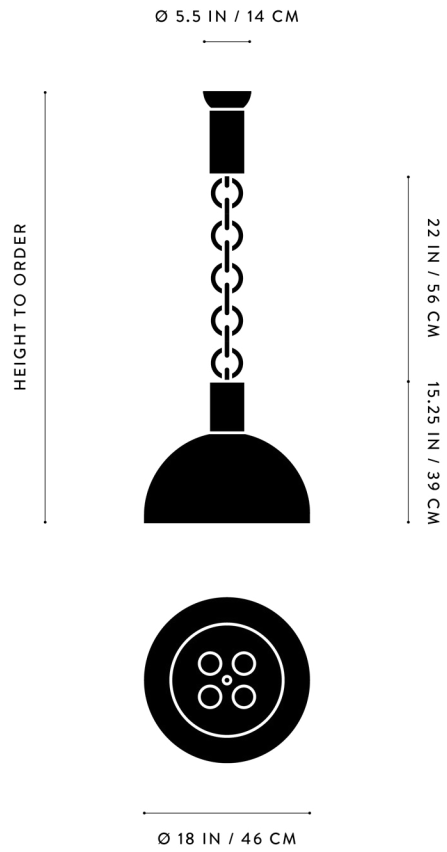

AGED BRASS

A P P A R A T U S

LINK : PENDANT LARGE

DIMENSIONS

Ø 18 IN
Ø 46 CM

WEIGHT

HEIGHT TO ORDER
LARGE A : 7 - 17 LBS / 3 - 8 KG
LARGE B : 18 - 29 LBS / 8 - 13 KG
LARGE C : 31 - 42 LBS / 14 - 19 KG

PRICE

FROM $12000 / 34 - 99 IN OVERALL HEIGHT
$16000 / 100 - 181 IN OVERALL HEIGHT
$20000 / 182 - 263 IN OVERALL HEIGHT

MINIMUM HEIGHT

34 IN

VOLTAGE

120-240
UL / CE

LAMPING BULB INCLUDED

MAX 60W
4 X 3.8W DIMMABLE LED BULBS
220 LUMENS EACH

BULB LIFE

2000 - 2800K
120V : E26 SPHERE I : MATTE WHITE
240V : E27 SPHERE I : MATTE WHITE
15,000 HOURS

DEPOSIT BALANCE LEAD TIME

50% UPON ORDER
DUE PRIOR TO SHIPPING
PLEASE REFER TO WEBSITE

FINISHED AND ASSEMBLED BY HAND IN NY
DOMESTIC AND IMPORTED COMPONENTS
PLEASE INQUIRE FOR HEIGHTS OVER 263 IN