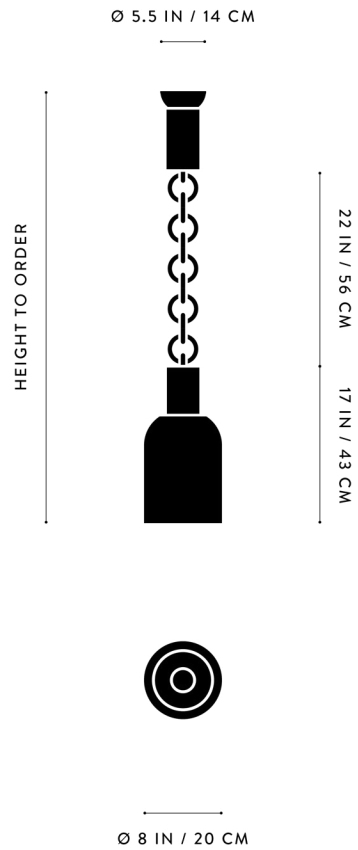

## DIMENSIONS

Ø 18 IN  
Ø 46 CM

## LINK : PENDANT MEDIUM

DIMENSIONS	Ø 12 IN Ø 31 CM
WEIGHT	HEIGHT TO ORDER MEDIUM A : 7 - 16 LBS / 3 - 7 KG MEDIUM B : 17 - 28 LBS / 8 - 13 KG MEDIUM C : 30 - 41 LBS / 14 - 19 KG
PRICE	FROM \$11000 / 32 - 97 IN OVERALL HEIGHT \$15000 / 98 - 179 IN OVERALL HEIGHT \$19000 / 180 - 261 IN OVERALL HEIGHT
MINIMUM HEIGHT	32 IN
VOLTAGE	120-240 UL / CE
LAMPING	MAX 60W
BULB INCLUDED	3 X 3.8W DIMMABLE LED BULBS 220 LUMENS EACH 2000 - 2800K 120V : E26 SPHERE I : MATTE WHITE 240V : E27 SPHERE I : MATTE WHITE
BULB LIFE	15,000 HOURS
DEPOSIT	50% UPON ORDER
BALANCE	DUE PRIOR TO SHIPPING
LEAD TIME	PLEASE REFER TO WEBSITE

# A P P A R A T U S

MEDIUM A  
32 - 97 IN / 81 - 246 CM

MEDIUM B  
98 - 179 IN / 249 - 455 CM

MEDIUM C  
180 - 261 IN / 457 - 663 CM

## LINK : PENDANT SMALL

DIMENSIONS	Ø 8 IN Ø 20 CM
WEIGHT	HEIGHT TO ORDER SMALL A : 6 - 15 LBS / 3 - 7 KG SMALL B : 17 - 28 LBS / 8 - 13 KG SMALL C : 30 - 41 LBS / 14 - 19 KG
PRICE	FROM \$10000 / 35 - 101 IN OVERALL HEIGHT \$14000 / 102 - 183 IN OVERALL HEIGHT \$18000 / 184 - 265 IN OVERALL HEIGHT
MINIMUM HEIGHT	35 IN
VOLTAGE	120-240 UL / CE
LAMPING BULB INCLUDED	MAX 60W 3.8W DIMMABLE LED BULB 220 LUMENS 2000 - 2800K 120V : E26 SPHERE I : MATTE WHITE 240V : E27 SPHERE I : MATTE WHITE
BULB LIFE	15,000 HOURS
DEPOSIT BALANCE LEAD TIME	50% UPON ORDER DUE PRIOR TO SHIPPING PLEASE REFER TO WEBSITE