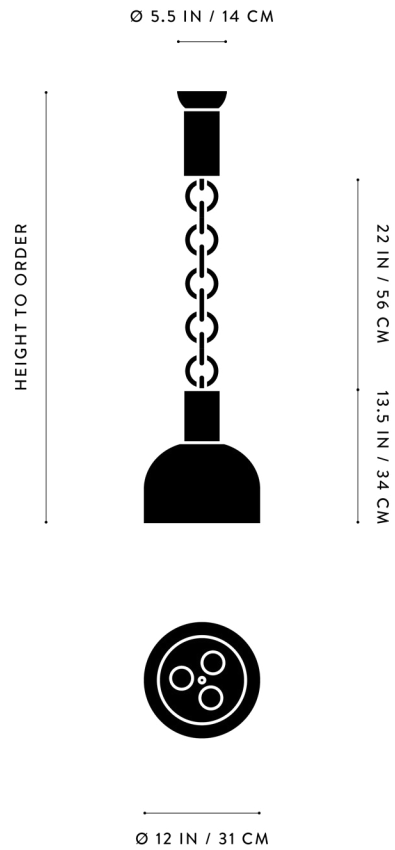

## DIMENSIONS

Ø 18 IN  
Ø 46 CM

## WEIGHT

HEIGHT TO ORDER  
LARGE A : 7 - 17 LBS / 3 - 8 KG  
LARGE B : 18 - 29 LBS / 8 - 13 KG  
LARGE C : 31 - 42 LBS / 14 - 19 KG

# A P P A R A T U S

---

LARGE A  
34 - 99 IN / 86 - 251 CM

LARGE B  
100 - 181 IN / 254 - 460 CM

LARGE C  
182 - 263 IN / 462 - 668 CM

## LINK : PENDANT MEDIUM

DIMENSIONS	Ø 12 IN Ø 31 CM
WEIGHT	HEIGHT TO ORDER MEDIUM A : 7 - 16 LBS / 3 - 7 KG MEDIUM B : 17 - 28 LBS / 8 - 13 KG MEDIUM C : 30 - 41 LBS / 14 - 19 KG
PRICE	FROM \$11000 / 32 - 97 IN OVERALL HEIGHT \$15000 / 98 - 179 IN OVERALL HEIGHT \$19000 / 180 - 261 IN OVERALL HEIGHT
MINIMUM HEIGHT	32 IN
VOLTAGE	120-240 UL / CE
LAMPING	MAX 60W
BULB INCLUDED	3 X 3.8W DIMMABLE LED BULBS 220 LUMENS EACH 2000 - 2800K 120V : E26 SPHERE I : MATTE WHITE 240V : E27 SPHERE I : MATTE WHITE
BULB LIFE	15,000 HOURS
DEPOSIT	50% UPON ORDER
BALANCE	DUE PRIOR TO SHIPPING
LEAD TIME	PLEASE REFER TO WEBSITE