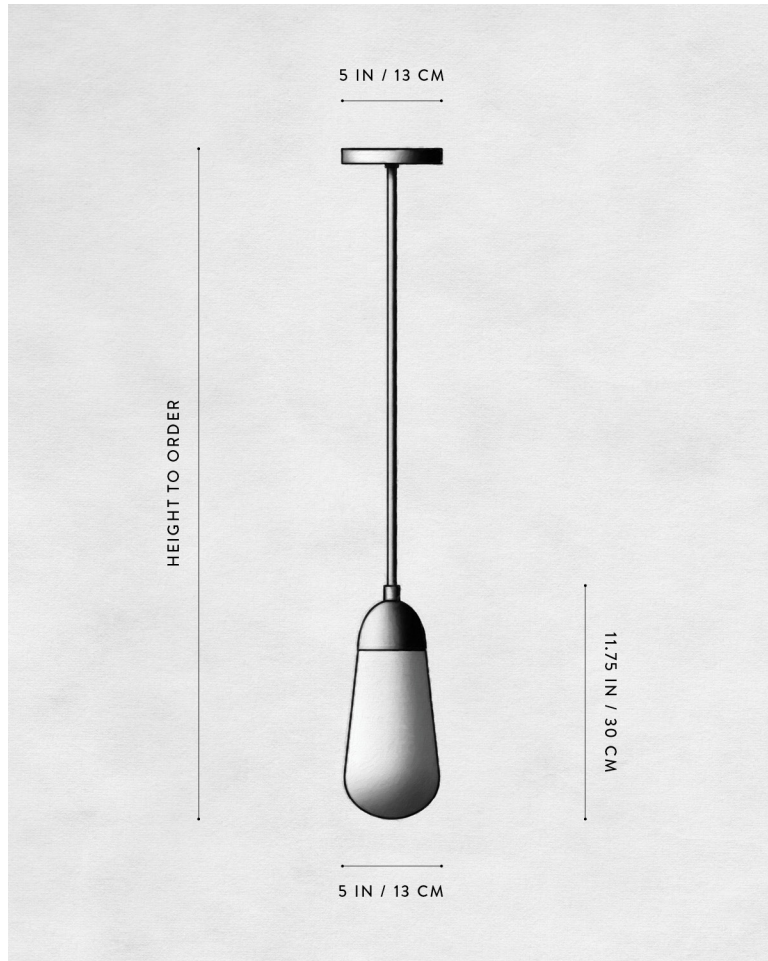

A P P A R A T U S

TARNISHED SILVER

BLACKENED BRASS

A P P A R A T U S

LARIAT : PENDANT LARGE

DIMENSIONS	Ø 6.5 IN Ø 17 CM HEIGHT TO ORDER APPROX. 5 LBS / 2 KG
WEIGHT	
PRICE	FROM \$2700
MINIMUM HEIGHT INCLUDES ADD HEIGHT	20 IN 85 IN \$10 / IN
VOLTAGE	120-240 UL / CE
LAMPING BULB INCLUDED	MAX 40W 3W DIMMABLE LED BULB 210 LUMENS 2200K 120V : E26 LURRA : TINTED 240V : E27 LURRA : TINTED
BULB LIFE	30,000 HOURS
DEPOSIT BALANCE LEAD TIME	50% UPON ORDER DUE PRIOR TO SHIPPING PLEASE REFER TO WEBSITE

FINISHED AND ASSEMBLED BY HAND IN NY
DOMESTIC AND IMPORTED COMPONENTS

A P P A R A T U S

LARIAT : PENDANT SMALL

DIMENSIONS	Ø 5 IN Ø 15 CM HEIGHT TO ORDER APPROX. 5 LBS / 2 KG
WEIGHT	
PRICE	FROM \$2400
MINIMUM HEIGHT	16 IN
INCLUDES	85 IN
ADD HEIGHT	\$10 / IN
VOLTAGE	120-240 UL / CE
LAMPING	MAX 40W
BULB INCLUDED	3W DIMMABLE LED BULB 210 LUMENS 2200K 120V : E26 LURRA : TINTED 240V : E27 LURRA : TINTED
BULB LIFE	30,000 HOURS
DEPOSIT	50% UPON ORDER
BALANCE	DUE PRIOR TO SHIPPING
LEAD TIME	PLEASE REFER TO WEBSITE