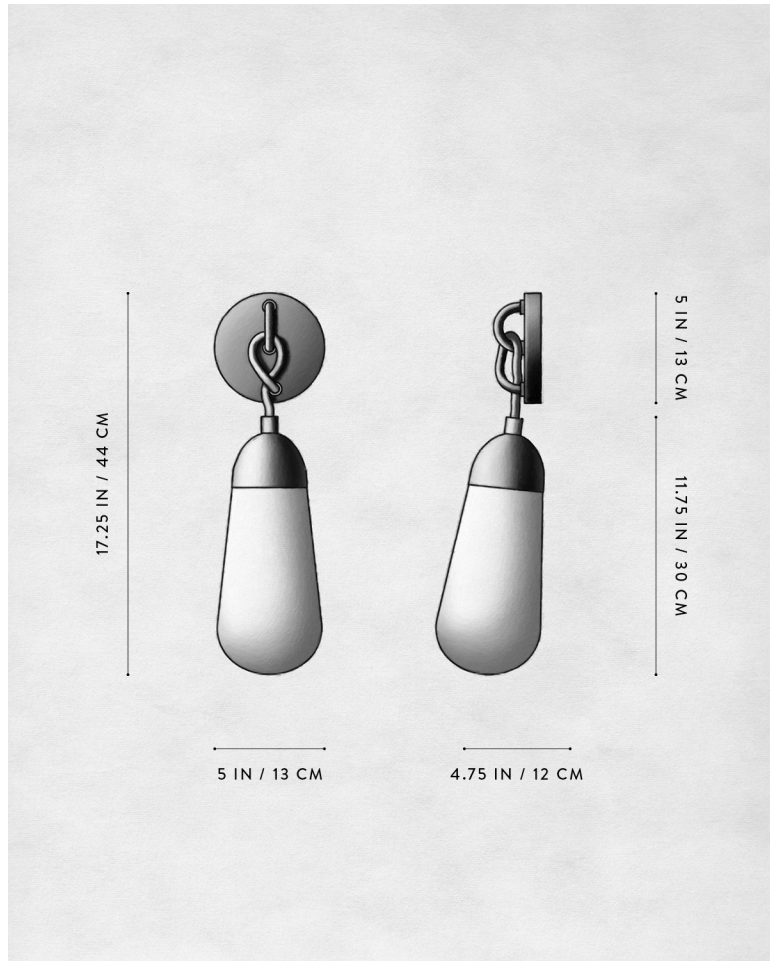

BRASS AND ETCHED GLASS ELONGATED SPHERES
FINELY WOVEN BRASS MESH LINE SEGMENTS

A P P A R A T U S

AGED BRASS

TARNISHED SILVER

A P P A R A T U S

LARIAT : SCONCE LARGE

DIMENSIONS	23 H, 6.5 W, 6.25 D IN 58 H, 17 W, 16 D CM
WEIGHT	APPROX. 5 LBS / 2 KG
PRICE	FROM \$2700
VOLTAGE	120-240 UL / CE
LAMPING	MAX 40W
BULB INCLUDED	3W DIMMABLE LED BULB 210 LUMENS 2200K 120V : E26 LURRA : TINTED 240V : E27 LURRA : TINTED
BULB LIFE	30,000 HOURS
DEPOSIT	50% UPON ORDER
BALANCE	DUE PRIOR TO SHIPPING
LEAD TIME	PLEASE REFER TO WEBSITE

FINISHED AND ASSEMBLED BY HAND IN NY
DOMESTIC AND IMPORTED COMPONENTS

A P P A R A T U S

AGED BRASS

LARIAT : SCONCE SMALL

REFERENCE

GEOMETRY UNDER THE FORCE OF GRAVITY
FORMS FOUND IN JEWELRY
DEW

COMPOSITION

BRASS AND ETCHED GLASS ELONGATED SPHERES
FINELY WOVEN BRASS MESH LINE SEGMENTS

A P P A R A T U S

AGED BRASS

A P P A R A T U S

LARIAT : SCONCE SMALL

DIMENSIONS	17.25 H, 4.75 D IN 44 H, 12 D CM
WEIGHT	APPROX. 4 LBS / 2 KG
PRICE	FROM \$2400
VOLTAGE	120-240 UL / CE
LAMPING	MAX 40W
BULB INCLUDED	3W DIMMABLE LED BULB 210 LUMENS 2200K 120V : E26 LURRA : TINTED 240V : E27 LURRA : TINTED
BULB LIFE	30,000 HOURS
DEPOSIT	50% UPON ORDER
BALANCE	DUE PRIOR TO SHIPPING
LEAD TIME	PLEASE REFER TO WEBSITE