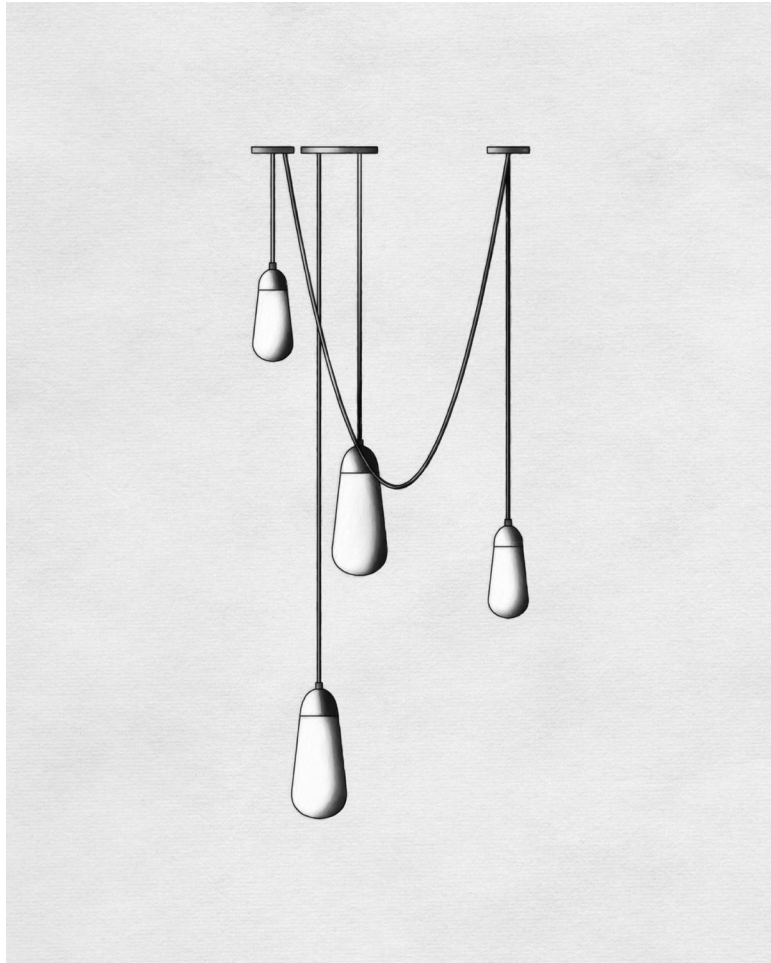

A P P A R A T U S

DIMENSIONS

PRICE

LARIAT : INSTALLATION

SITE-SPECIFIC ARRANGEMENT
VARIABLE NUMBER OF PENDANTS,
SWAGS, AND CANOPIES

FROM $2880 PER PENDANT SMALL
FROM $3420 PER PENDANT LARGE

PLEASE INQUIRE TO BEGIN THE DESIGN PROCESS