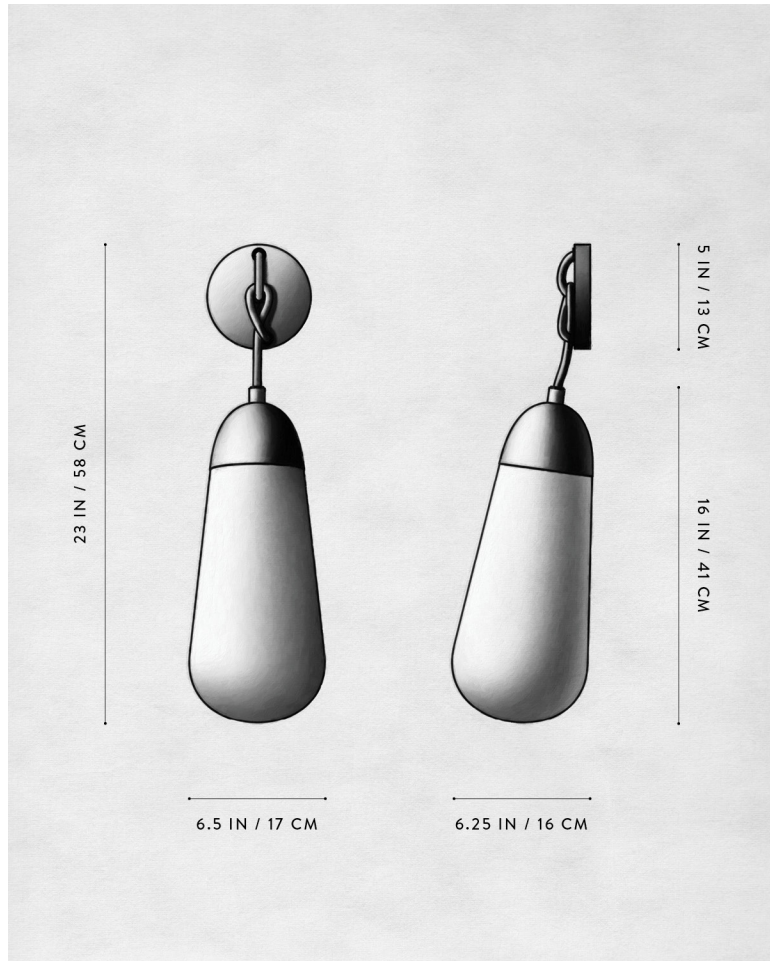

BRASS AND ETCHED GLASS ELONGATED SPHERES
FINELY WOVEN BRASS MESH LINE SEGMENTS

A P P A R A T U S

AGED BRASS

TARNISHED SILVER

A P P A R A T U S

LARIAT : SCONCE LARGE

DIMENSIONS	23 H, 6.5 W, 6.25 D IN 58 H, 17 W, 16 D CM
WEIGHT	APPROX. 5 LBS / 2 KG
PRICE	FROM \$2700
VOLTAGE	120-240 UL / CE
LAMPING	MAX 40W
BULB INCLUDED	3W DIMMABLE LED BULB 210 LUMENS 2200K 120V : E26 LURRA : TINTED 240V : E27 LURRA : TINTED
BULB LIFE	30,000 HOURS
DEPOSIT	50% UPON ORDER
BALANCE	DUE PRIOR TO SHIPPING
LEAD TIME	PLEASE REFER TO WEBSITE

FINISHED AND ASSEMBLED BY HAND IN NY
DOMESTIC AND IMPORTED COMPONENTS

A P P A R A T U S

AGED BRASS

LARIAT : SCONCE SMALL

REFERENCE

GEOMETRY UNDER THE FORCE OF GRAVITY
FORMS FOUND IN JEWELRY
DEW

COMPOSITION

BRASS AND ETCHED GLASS ELONGATED SPHERES
FINELY WOVEN BRASS MESH LINE SEGMENTS

A P P A R A T U S

AGED BRASS

A P P A R A T U S

LARIAT : SCONCE SMALL

DIMENSIONS	17.25 H, 4.75 D IN 44 H, 12 D CM
WEIGHT	APPROX. 4 LBS / 2 KG
PRICE	FROM \$2400
VOLTAGE	120-240 UL / CE
LAMPING	MAX 40W
BULB INCLUDED	3W DIMMABLE LED BULB 210 LUMENS 2200K 120V : E26 LURRA : TINTED 240V : E27 LURRA : TINTED
BULB LIFE	30,000 HOURS
DEPOSIT	50% UPON ORDER
BALANCE	DUE PRIOR TO SHIPPING
LEAD TIME	PLEASE REFER TO WEBSITE