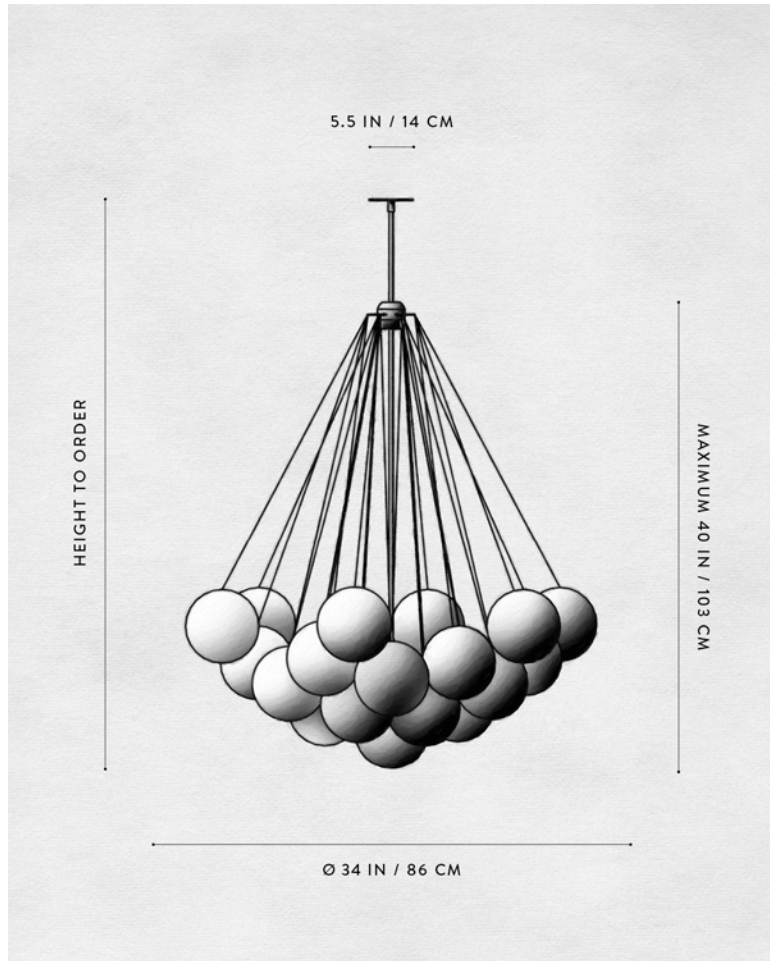

FEATHERWEIGHT SPHERES SUSPENDED
FROM BRASS CHAIN MOUTH-BLOWN, FROSTED GLASS
REFRACTS A CENTRAL LIGHT SOURCE

A P P A R A T U S

A P P A R A T U S

CLOUD: 19, BLACKENED BRASS

A P P A R A T U S

A P P A R A T U S

A P P A R A T U S

	CLOUD : 19
DIMENSIONS	Ø 30 IN Ø 77 CM HEIGHT TO ORDER APPROX. 20 LBS / 9 KG
WEIGHT	
PRICE	FROM \$6200
MINIMUM HEIGHT	24 IN ONLY OVERALL FIXTURE HEIGHT 42 IN AND ABOVE WILL INCLUDE A TOP STEM
INCLUDES ADD HEIGHT	60 IN \$10 / IN
VOLTAGE	120-240 UL / CE
LAMPING BULB INCLUDED	MAX 40W 3 X 3.8W DIMMABLE LED BULB 220 LUMENS EACH 2000 - 2800K 120V : E26 SPHERE I : MATTE WHITE 240V : E27 SPHERE I : MATTE WHITE
BULB LIFE	15,000 HOURS
DEPOSIT BALANCE LEAD TIME	50% UPON ORDER PRIOR TO SHIPPING PLEASE REFER TO WEBSITE
	FINISHED AND ASSEMBLED BY HAND IN NY DOMESTIC AND IMPORTED COMPONENTS

A P P A R A T U S

	CLOUD : 25
DIMENSIONS	Ø 34 IN Ø 86 CM HEIGHT TO ORDER APPROX. 22 LBS / 10 KG
WEIGHT	
PRICE	FROM \$7300
MINIMUM HEIGHT	26 IN ONLY OVERALL FIXTURE HEIGHT 42 IN AND ABOVE WILL INCLUDE A TOP STEM
INCLUDES ADD HEIGHT	60 IN \$10 / IN
VOLTAGE	120-240 UL / CE
LAMPING BULB INCLUDED	MAX 40W 3 X 3.8W DIMMABLE LED BULB 220 LUMENS EACH 2000 - 2800K 120V : E26 SPHERE I : MATTE WHITE 240V : E27 SPHERE I : MATTE WHITE
BULB LIFE	15,000 HOURS
DEPOSIT BALANCE LEAD TIME	50% UPON ORDER PRIOR TO SHIPPING PLEASE REFER TO WEBSITE
	FINISHED AND ASSEMBLED BY HAND IN NY DOMESTIC AND IMPORTED COMPONENTS