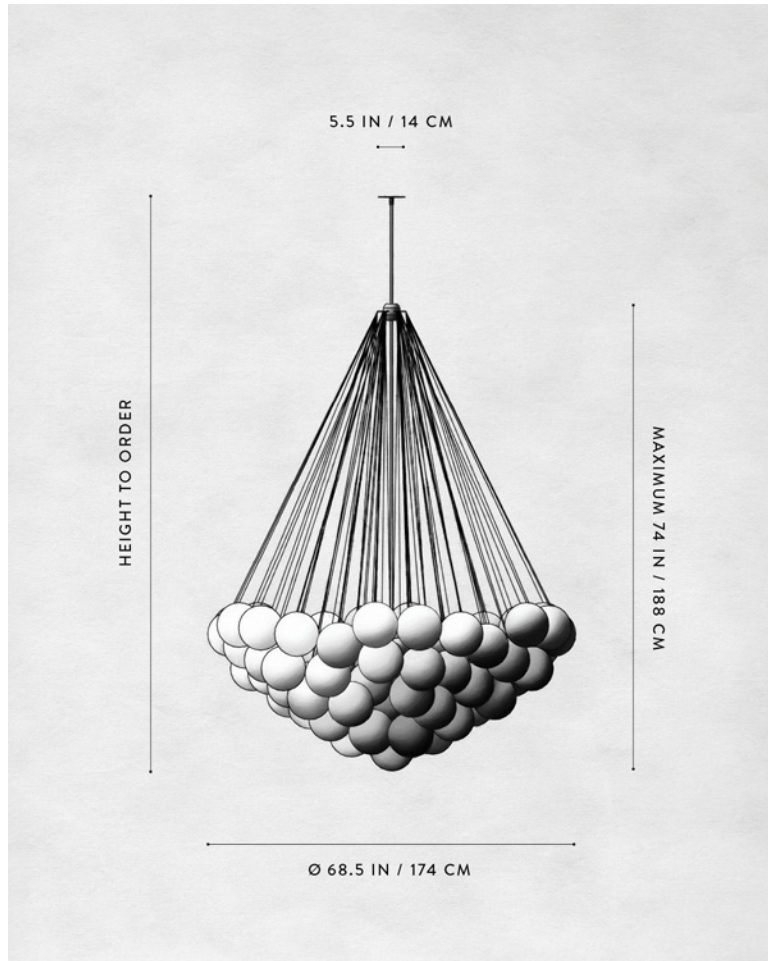

A P P A R A T U S

	CLOUD : XL 73
DIMENSIONS	Ø 68.5 IN Ø 174 CM HEIGHT TO ORDER APPROX. 45 LBS / 21 KG
WEIGHT	
PRICE	FROM $33000
MINIMUM HEIGHT	50 IN ONLY OVERALL FIXTURE HEIGHT 76 IN AND ABOVE WILL INCLUDE A TOP STEM
INCLUDES ADD HEIGHT	85 IN $10 / IN
VOLTAGE	120-240 UL / CE
LAMPING BULB INCLUDED	MAX 40W 6 X 3.8W DIMMABLE LED BULB 220 LUMENS EACH 2000 - 2800K 120V : E26 SPHERE I : MATTE WHITE 240V : E27 SPHERE I : MATTE WHITE
BULB LIFE	15,000 HOURS
DEPOSIT BALANCE LEAD TIME	50% UPON ORDER PRIOR TO SHIPPING PLEASE REFER TO WEBSITE
	FINISHED AND ASSEMBLED BY HAND IN NY DOMESTIC AND IMPORTED COMPONENTS