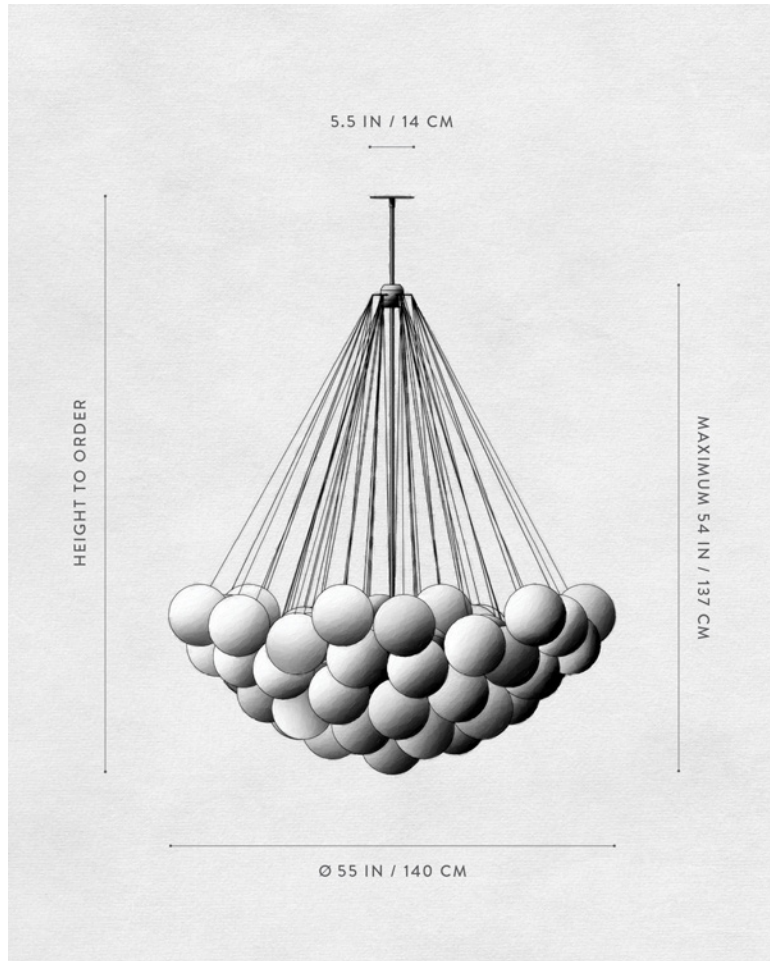

A P P A R A T U S

	CLOUD : 37
DIMENSIONS	Ø 40 IN Ø 102 CM HEIGHT TO ORDER APPROX. 30 LBS / 14 KG
WEIGHT	
PRICE	FROM \$9500
MINIMUM HEIGHT	32 IN ONLY OVERALL FIXTURE HEIGHT 42 IN AND ABOVE WILL INCLUDE A TOP STEM
INCLUDES ADD HEIGHT	60 IN \$10 / IN
VOLTAGE	120-240 UL / CE
LAMPING BULB INCLUDED	MAX 40W 3 X 3.8W DIMMABLE LED BULB 220 LUMENS EACH 2000 - 2800K 120V : E26 SPHERE I : MATTE WHITE 240V : E27 SPHERE I : MATTE WHITE
BULB LIFE	15,000 HOURS
DEPOSIT BALANCE LEAD TIME	50% UPON ORDER PRIOR TO SHIPPING PLEASE REFER TO WEBSITE
	FINISHED AND ASSEMBLED BY HAND IN NY DOMESTIC AND IMPORTED COMPONENTS

A P P A R A T U S

A P P A R A T U S

	CLOUD : XL 37
DIMENSIONS	Ø 50.75 IN Ø 129 CM HEIGHT TO ORDER APPROX. 35 LBS / 16 KG
WEIGHT	
PRICE	FROM \$16500
MINIMUM HEIGHT	36 IN ONLY OVERALL FIXTURE HEIGHT 56 IN AND ABOVE WILL INCLUDE A TOP STEM
INCLUDES ADD HEIGHT	85 IN \$10 / IN
VOLTAGE	120-240 UL / CE
LAMPING BULB INCLUDED	MAX 40W 3 X 3.8W DIMMABLE LED BULB 220 LUMENS EACH 2000 - 2800K 120V : E26 SPHERE I : MATTE WHITE 240V : E27 SPHERE I : MATTE WHITE
BULB LIFE	15,000 HOURS
DEPOSIT BALANCE LEAD TIME	50% UPON ORDER PRIOR TO SHIPPING PLEASE REFER TO WEBSITE
	FINISHED AND ASSEMBLED BY HAND IN NY DOMESTIC AND IMPORTED COMPONENTS

A P P A R A T U S

	CLOUD : XL 49
DIMENSIONS	Ø 55 IN Ø 140 CM HEIGHT TO ORDER
WEIGHT	APPROX. 40 LBS / 18 KG
PRICE	FROM \$22500
MINIMUM HEIGHT	42 IN ONLY OVERALL FIXTURE HEIGHT
INCLUDES	56 IN AND ABOVE WILL INCLUDE A TOP STEM
ADD HEIGHT	85 IN \$10 / IN
VOLTAGE	120-240 UL / CE
LAMPING	MAX 40W
BULB INCLUDED	3 X 3.8W DIMMABLE LED BULB 220 LUMENS EACH 2000 - 2800K 120V : E26 SPHERE I : MATTE WHITE 240V : E27 SPHERE I : MATTE WHITE
BULB LIFE	15,000 HOURS
DEPOSIT	50% UPON ORDER
BALANCE	PRIOR TO SHIPPING
LEAD TIME	PLEASE REFER TO WEBSITE
	FINISHED AND ASSEMBLED BY HAND IN NY DOMESTIC AND IMPORTED COMPONENTS