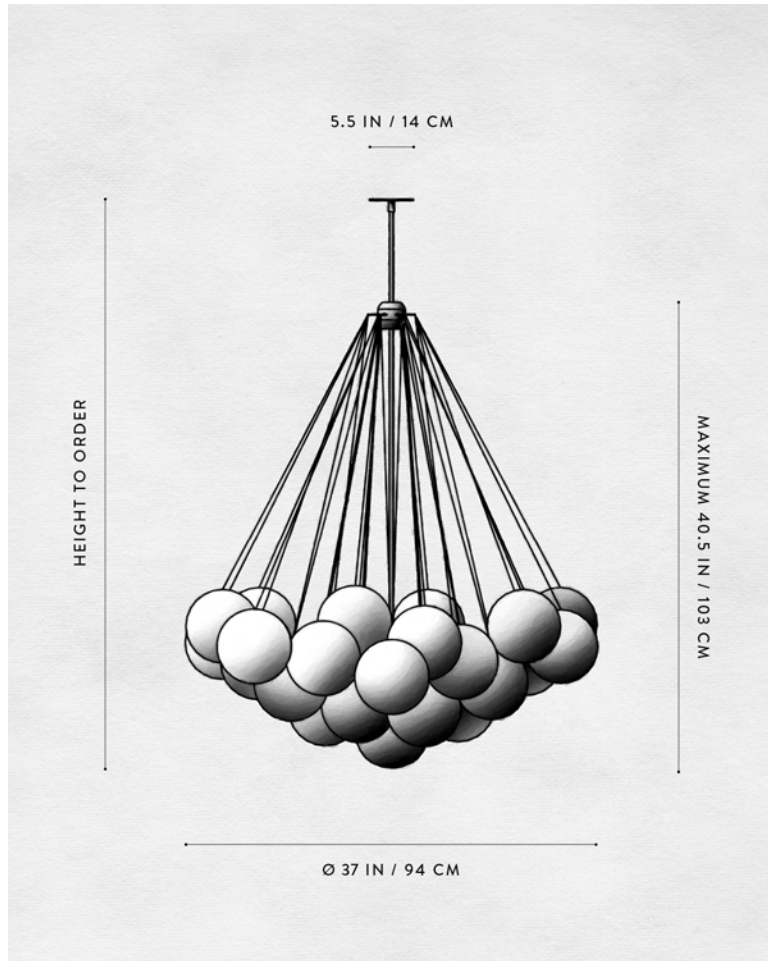

A P P A R A T U S

	CLOUD : 19
DIMENSIONS	Ø 30 IN Ø 77 CM HEIGHT TO ORDER APPROX. 20 LBS / 9 KG
WEIGHT	
PRICE	FROM \$6200
MINIMUM HEIGHT	24 IN ONLY OVERALL FIXTURE HEIGHT 42 IN AND ABOVE WILL INCLUDE A TOP STEM
INCLUDES ADD HEIGHT	60 IN \$10 / IN
VOLTAGE	120-240 UL / CE
LAMPING BULB INCLUDED	MAX 40W 3 X 3.8W DIMMABLE LED BULB 220 LUMENS EACH 2000 - 2800K 120V : E26 SPHERE I : MATTE WHITE 240V : E27 SPHERE I : MATTE WHITE
BULB LIFE	15,000 HOURS
DEPOSIT BALANCE LEAD TIME	50% UPON ORDER PRIOR TO SHIPPING PLEASE REFER TO WEBSITE
	FINISHED AND ASSEMBLED BY HAND IN NY DOMESTIC AND IMPORTED COMPONENTS

A P P A R A T U S

	CLOUD : 25
DIMENSIONS	Ø 34 IN Ø 86 CM HEIGHT TO ORDER APPROX. 22 LBS / 10 KG
WEIGHT	
PRICE	FROM \$7300
MINIMUM HEIGHT	26 IN ONLY OVERALL FIXTURE HEIGHT 42 IN AND ABOVE WILL INCLUDE A TOP STEM
INCLUDES ADD HEIGHT	60 IN \$10 / IN
VOLTAGE	120-240 UL / CE
LAMPING BULB INCLUDED	MAX 40W 3 X 3.8W DIMMABLE LED BULB 220 LUMENS EACH 2000 - 2800K 120V : E26 SPHERE I : MATTE WHITE 240V : E27 SPHERE I : MATTE WHITE
BULB LIFE	15,000 HOURS
DEPOSIT BALANCE LEAD TIME	50% UPON ORDER PRIOR TO SHIPPING PLEASE REFER TO WEBSITE
	FINISHED AND ASSEMBLED BY HAND IN NY DOMESTIC AND IMPORTED COMPONENTS

A P P A R A T U S

	CLOUD : 31
DIMENSIONS	Ø 37 IN Ø 94 CM HEIGHT TO ORDER APPROX. 26 LBS / 12 KG
WEIGHT	
PRICE	FROM \$7900
MINIMUM HEIGHT	28 IN ONLY OVERALL FIXTURE HEIGHT 42 IN AND ABOVE WILL INCLUDE A TOP STEM
INCLUDES ADD HEIGHT	60 IN \$10 / IN
VOLTAGE	120-240 UL / CE
LAMPING BULB INCLUDED	MAX 40W 3 X 3.8W DIMMABLE LED BULB 220 LUMENS EACH 2000 - 2800K 120V : E26 SPHERE I : MATTE WHITE 240V : E27 SPHERE I : MATTE WHITE
BULB LIFE	15,000 HOURS
DEPOSIT BALANCE LEAD TIME	50% UPON ORDER PRIOR TO SHIPPING PLEASE REFER TO WEBSITE
	FINISHED AND ASSEMBLED BY HAND IN NY DOMESTIC AND IMPORTED COMPONENTS