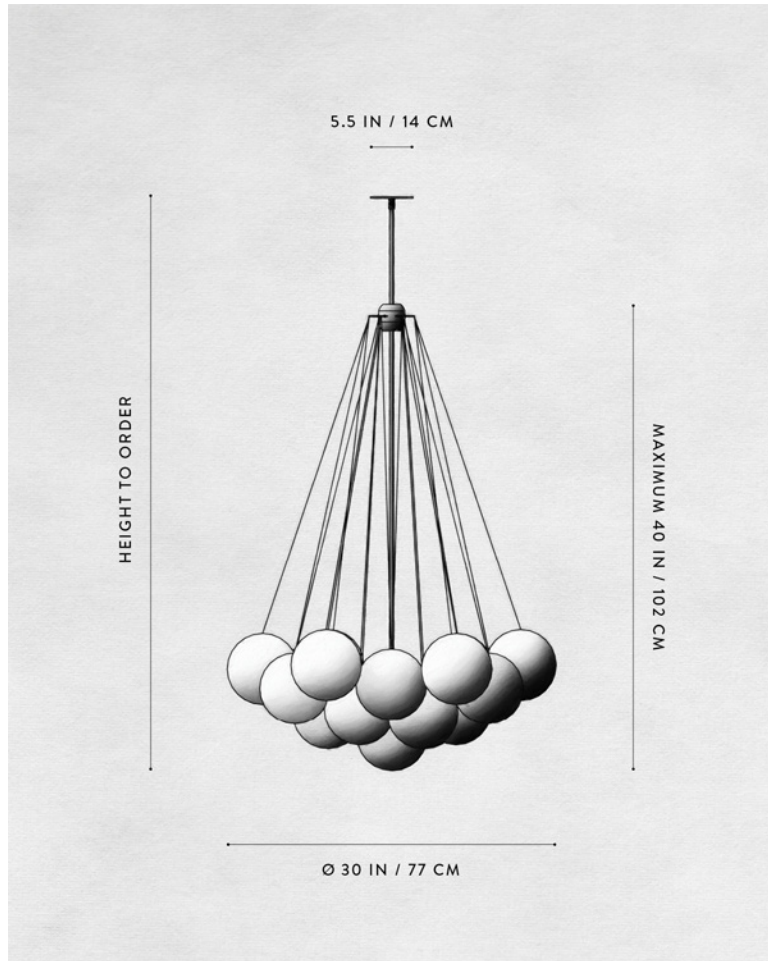

FEATHERWEIGHT SPHERES SUSPENDED
FROM BRASS CHAIN MOUTH-BLOWN, FROSTED GLASS
REFRACTS A CENTRAL LIGHT SOURCE

A P P A R A T U S

A P P A R A T U S

CLOUD: 19, BLACKENED BRASS

A P P A R A T U S

A P P A R A T U S

A P P A R A T U S

	CLOUD : 19
DIMENSIONS	Ø 30 IN Ø 77 CM HEIGHT TO ORDER APPROX. 20 LBS / 9 KG
WEIGHT	
PRICE	FROM \$6200
MINIMUM HEIGHT	24 IN ONLY OVERALL FIXTURE HEIGHT 42 IN AND ABOVE WILL INCLUDE A TOP STEM
INCLUDES ADD HEIGHT	60 IN \$10 / IN
VOLTAGE	120-240 UL / CE
LAMPING BULB INCLUDED	MAX 40W 3 X 3.8W DIMMABLE LED BULB 220 LUMENS EACH 2000 - 2800K 120V : E26 SPHERE I : MATTE WHITE 240V : E27 SPHERE I : MATTE WHITE
BULB LIFE	15,000 HOURS
DEPOSIT BALANCE LEAD TIME	50% UPON ORDER PRIOR TO SHIPPING PLEASE REFER TO WEBSITE
	FINISHED AND ASSEMBLED BY HAND IN NY DOMESTIC AND IMPORTED COMPONENTS

A P P A R A T U S

	CLOUD : 25
DIMENSIONS	Ø 34 IN Ø 86 CM HEIGHT TO ORDER APPROX. 22 LBS / 10 KG
WEIGHT	
PRICE	FROM \$7300
MINIMUM HEIGHT	26 IN ONLY OVERALL FIXTURE HEIGHT 42 IN AND ABOVE WILL INCLUDE A TOP STEM
INCLUDES ADD HEIGHT	60 IN \$10 / IN
VOLTAGE	120-240 UL / CE
LAMPING BULB INCLUDED	MAX 40W 3 X 3.8W DIMMABLE LED BULB 220 LUMENS EACH 2000 - 2800K 120V : E26 SPHERE I : MATTE WHITE 240V : E27 SPHERE I : MATTE WHITE
BULB LIFE	15,000 HOURS
DEPOSIT BALANCE LEAD TIME	50% UPON ORDER PRIOR TO SHIPPING PLEASE REFER TO WEBSITE
	FINISHED AND ASSEMBLED BY HAND IN NY DOMESTIC AND IMPORTED COMPONENTS