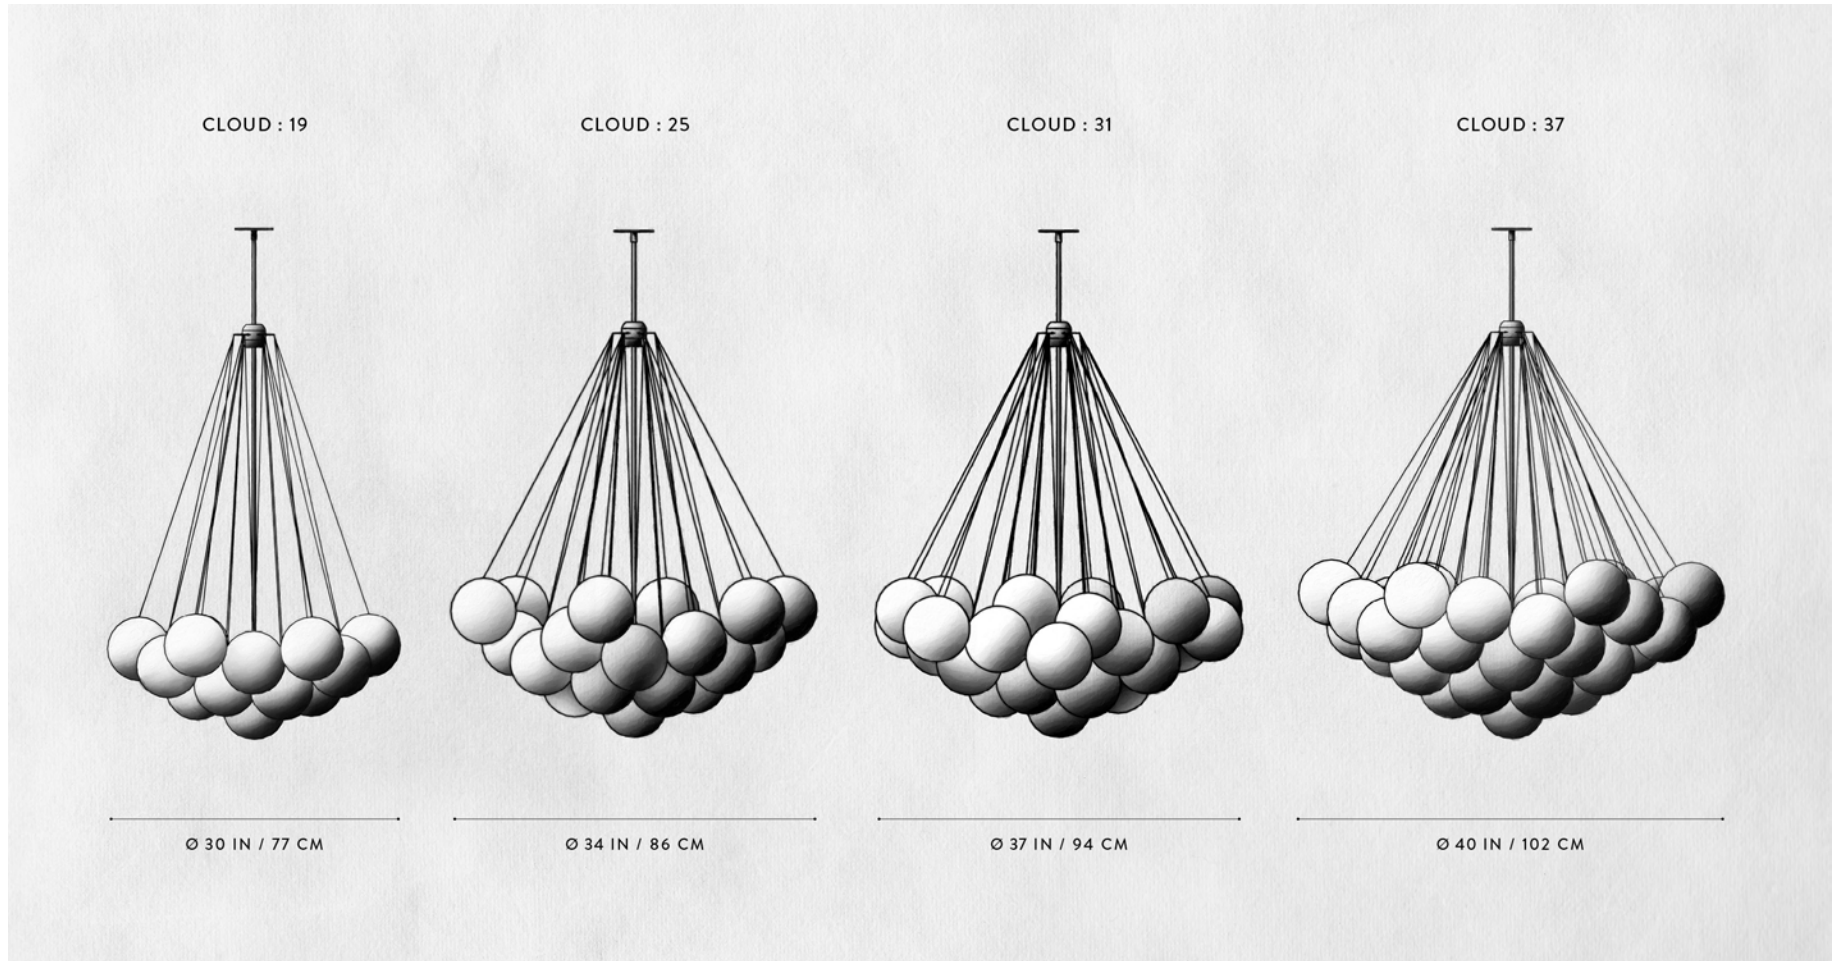

A P P A R A T U S

SERIES : CLOUD

A P P A R A T U S

CLOUD : 37, AGED BRASS

CLOUD

REFERENCE

PATTERNS OF ORGANIZATION FOUND IN NATURE
VOLUME AND WEIGHTLESSNESS
CHAMPAGNE

COMPOSITION

FEATHERWEIGHT SPHERES SUSPENDED
FROM BRASS CHAIN MOUTH-BLOWN, FROSTED GLASS
REFRACTS A CENTRAL LIGHT SOURCE

A P P A R A T U S

A P P A R A T U S

CLOUD: 19, BLACKENED BRASS

A P P A R A T U S

A P P A R A T U S

A P P A R A T U S

	CLOUD : 19
DIMENSIONS	Ø 30 IN Ø 77 CM HEIGHT TO ORDER APPROX. 20 LBS / 9 KG
WEIGHT	
PRICE	FROM \$6200
MINIMUM HEIGHT	24 IN ONLY OVERALL FIXTURE HEIGHT 42 IN AND ABOVE WILL INCLUDE A TOP STEM
INCLUDES ADD HEIGHT	60 IN \$10 / IN
VOLTAGE	120-240 UL / CE
LAMPING BULB INCLUDED	MAX 40W 3 X 3.8W DIMMABLE LED BULB 220 LUMENS EACH 2000 - 2800K 120V : E26 SPHERE I : MATTE WHITE 240V : E27 SPHERE I : MATTE WHITE
BULB LIFE	15,000 HOURS
DEPOSIT BALANCE LEAD TIME	50% UPON ORDER PRIOR TO SHIPPING PLEASE REFER TO WEBSITE
	FINISHED AND ASSEMBLED BY HAND IN NY DOMESTIC AND IMPORTED COMPONENTS

A P P A R A T U S

	CLOUD : 25
DIMENSIONS	Ø 34 IN Ø 86 CM HEIGHT TO ORDER APPROX. 22 LBS / 10 KG
WEIGHT	
PRICE	FROM \$7300
MINIMUM HEIGHT	26 IN ONLY OVERALL FIXTURE HEIGHT 42 IN AND ABOVE WILL INCLUDE A TOP STEM
INCLUDES ADD HEIGHT	60 IN \$10 / IN
VOLTAGE	120-240 UL / CE
LAMPING BULB INCLUDED	MAX 40W 3 X 3.8W DIMMABLE LED BULB 220 LUMENS EACH 2000 - 2800K 120V : E26 SPHERE I : MATTE WHITE 240V : E27 SPHERE I : MATTE WHITE
BULB LIFE	15,000 HOURS
DEPOSIT BALANCE LEAD TIME	50% UPON ORDER PRIOR TO SHIPPING PLEASE REFER TO WEBSITE
	FINISHED AND ASSEMBLED BY HAND IN NY DOMESTIC AND IMPORTED COMPONENTS