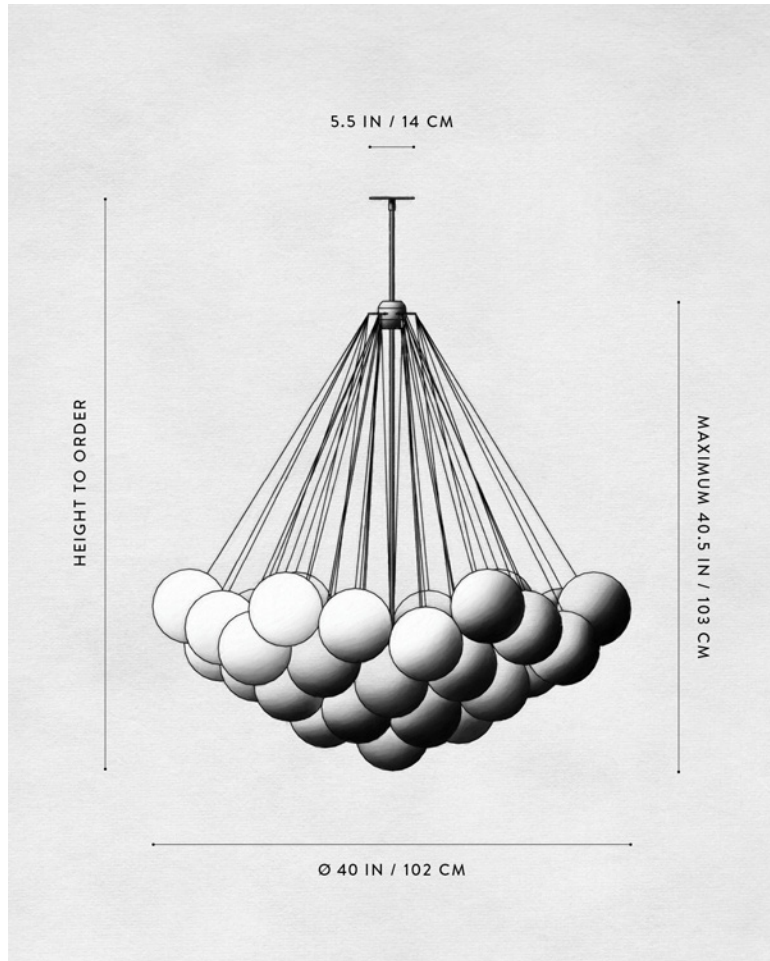

A P P A R A T U S

	CLOUD : 37
DIMENSIONS	Ø 40 IN Ø 102 CM HEIGHT TO ORDER APPROX. 30 LBS / 14 KG
WEIGHT	
PRICE	FROM $9500
MINIMUM HEIGHT	32 IN ONLY OVERALL FIXTURE HEIGHT 42 IN AND ABOVE WILL INCLUDE A TOP STEM
INCLUDES ADD HEIGHT	60 IN $10 / IN
VOLTAGE	120-240 UL / CE
LAMPING BULB INCLUDED	MAX 40W 3 X 3.8W DIMMABLE LED BULB 220 LUMENS EACH 2000 - 2800K 120V : E26 SPHERE I : MATTE WHITE 240V : E27 SPHERE I : MATTE WHITE
BULB LIFE	15,000 HOURS
DEPOSIT BALANCE LEAD TIME	50% UPON ORDER PRIOR TO SHIPPING PLEASE REFER TO WEBSITE
	FINISHED AND ASSEMBLED BY HAND IN NY DOMESTIC AND IMPORTED COMPONENTS