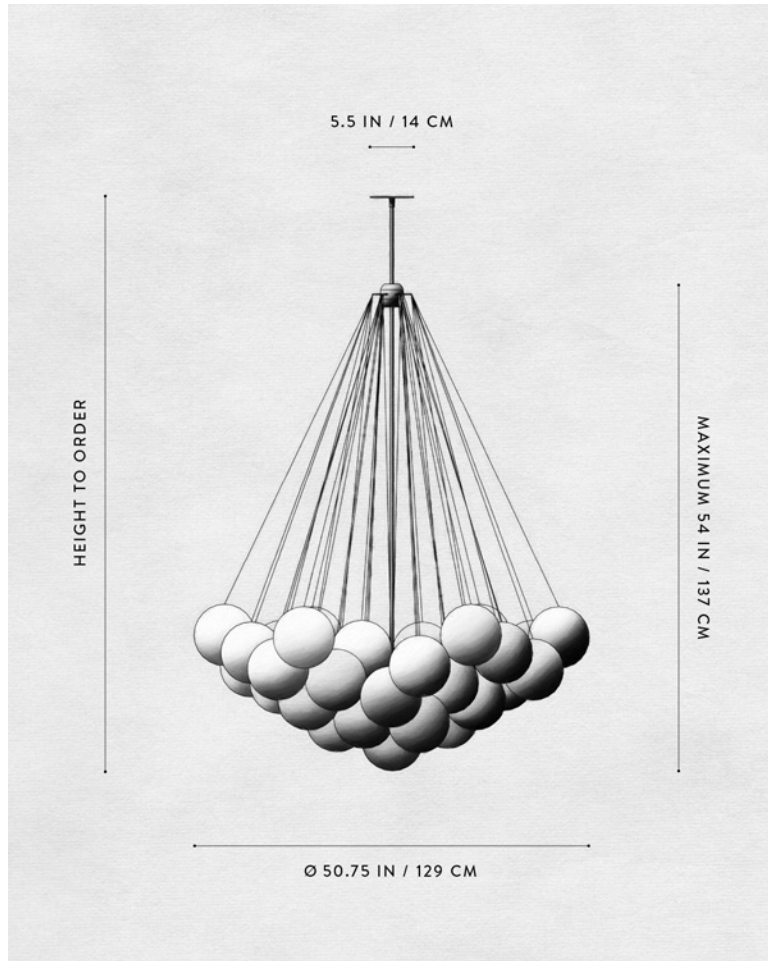

A P P A R A T U S

	CLOUD : 31
DIMENSIONS	Ø 37 IN Ø 94 CM HEIGHT TO ORDER APPROX. 26 LBS / 12 KG
WEIGHT	
PRICE	FROM \$7900
MINIMUM HEIGHT	28 IN ONLY OVERALL FIXTURE HEIGHT 42 IN AND ABOVE WILL INCLUDE A TOP STEM
INCLUDES ADD HEIGHT	60 IN \$10 / IN
VOLTAGE	120-240 UL / CE
LAMPING BULB INCLUDED	MAX 40W 3 X 3.8W DIMMABLE LED BULB 220 LUMENS EACH 2000 - 2800K 120V : E26 SPHERE I : MATTE WHITE 240V : E27 SPHERE I : MATTE WHITE
BULB LIFE	15,000 HOURS
DEPOSIT BALANCE LEAD TIME	50% UPON ORDER PRIOR TO SHIPPING PLEASE REFER TO WEBSITE
	FINISHED AND ASSEMBLED BY HAND IN NY DOMESTIC AND IMPORTED COMPONENTS

A P P A R A T U S

	CLOUD : 37
DIMENSIONS	Ø 40 IN Ø 102 CM HEIGHT TO ORDER APPROX. 30 LBS / 14 KG
WEIGHT	
PRICE	FROM \$9500
MINIMUM HEIGHT	32 IN ONLY OVERALL FIXTURE HEIGHT 42 IN AND ABOVE WILL INCLUDE A TOP STEM
INCLUDES ADD HEIGHT	60 IN \$10 / IN
VOLTAGE	120-240 UL / CE
LAMPING BULB INCLUDED	MAX 40W 3 X 3.8W DIMMABLE LED BULB 220 LUMENS EACH 2000 - 2800K 120V : E26 SPHERE I : MATTE WHITE 240V : E27 SPHERE I : MATTE WHITE
BULB LIFE	15,000 HOURS
DEPOSIT BALANCE LEAD TIME	50% UPON ORDER PRIOR TO SHIPPING PLEASE REFER TO WEBSITE
	FINISHED AND ASSEMBLED BY HAND IN NY DOMESTIC AND IMPORTED COMPONENTS

A P P A R A T U S

A P P A R A T U S

	CLOUD : XL 37
DIMENSIONS	Ø 50.75 IN Ø 129 CM HEIGHT TO ORDER APPROX. 35 LBS / 16 KG
WEIGHT	
PRICE	FROM \$16500
MINIMUM HEIGHT	36 IN ONLY OVERALL FIXTURE HEIGHT 56 IN AND ABOVE WILL INCLUDE A TOP STEM
INCLUDES ADD HEIGHT	85 IN \$10 / IN
VOLTAGE	120-240 UL / CE
LAMPING BULB INCLUDED	MAX 40W 3 X 3.8W DIMMABLE LED BULB 220 LUMENS EACH 2000 - 2800K 120V : E26 SPHERE I : MATTE WHITE 240V : E27 SPHERE I : MATTE WHITE
BULB LIFE	15,000 HOURS
DEPOSIT BALANCE LEAD TIME	50% UPON ORDER PRIOR TO SHIPPING PLEASE REFER TO WEBSITE
	FINISHED AND ASSEMBLED BY HAND IN NY DOMESTIC AND IMPORTED COMPONENTS