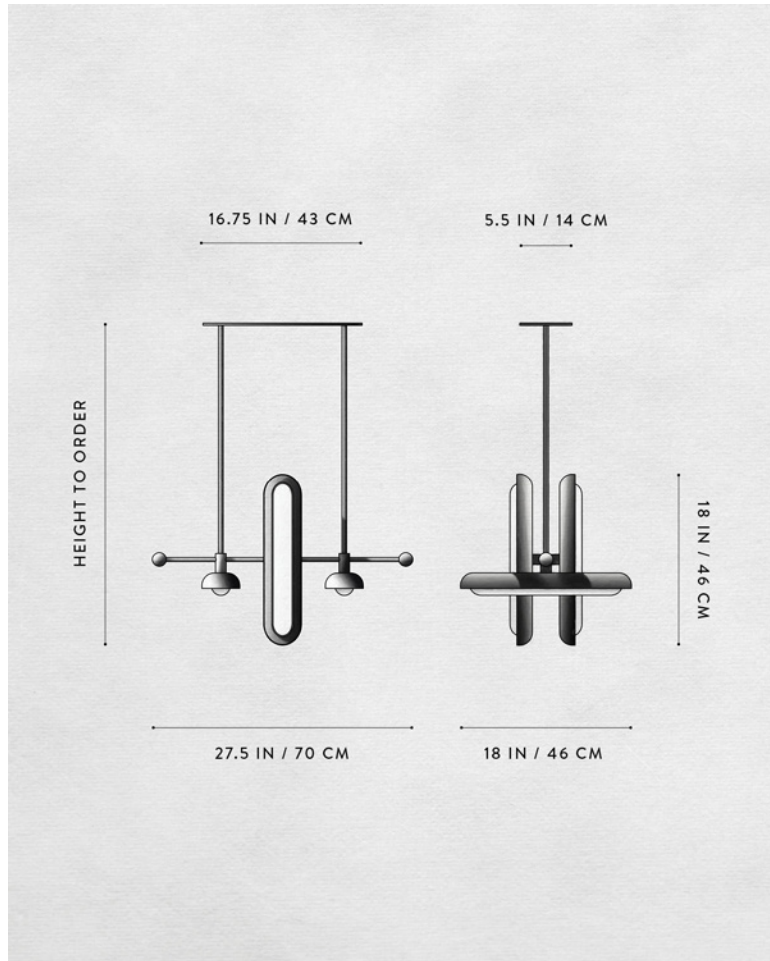

COMPOSITION

GLOWING GLASS CAPSULE
BRASS SHADE AND ARMATURE

A P P A R A T U S

TARNISHED SILVER

A P P A R A T U S

DIMENSIONS

CIRCUIT: 4 ALTERNATING

27.5 W, 18 D IN

70 W, 46 D CM

HEIGHT TO ORDER

APPROX. 30 LBS / 14 KG

WEIGHT

PRICE

FROM \$9000

FROM \$10600 FOR TWO-TONE SHADES

TWO-TONE IS AGED BRASS SHADE INTERIOR

CIRCUIT : 6

Ø 18 IN

Ø 46 CM

HEIGHT TO ORDER

WEIGHT

APPROX. 45 LBS / 21 KG

PRICE

FROM \$11000