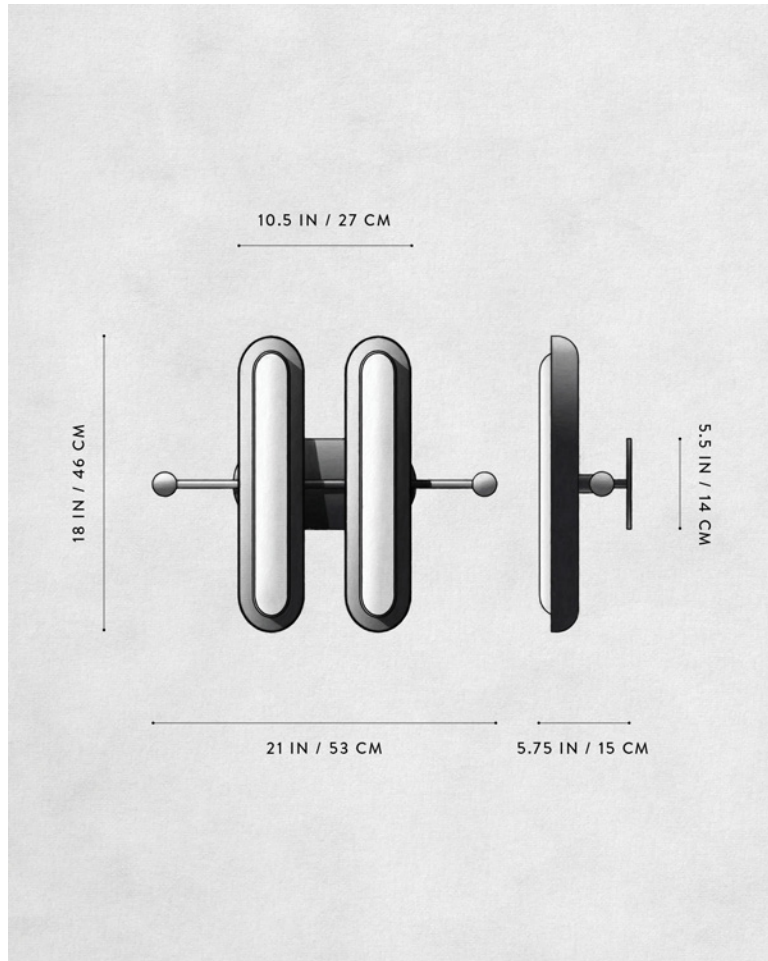

AGED BRASS

CIRCUIT : 2 SURFACE

REFERENCE

RHYTHM AND SYNCOPATION
HALSTON
AFTERGLOW

COMPOSITION

GLOWING GLASS CAPSULE
BRASS SHADE AND ARMATURE

A P P A R A T U S

OIL-RUBBED BRONZE

A P P A R A T U S

DIMENSIONS

CIRCUIT : 2 SURFACE

18 H, 21 W, 5.75 D IN

WEIGHT

46 H, 53 W, 15 D CM

APPROX. 10 LBS / 5 KG

PRICE