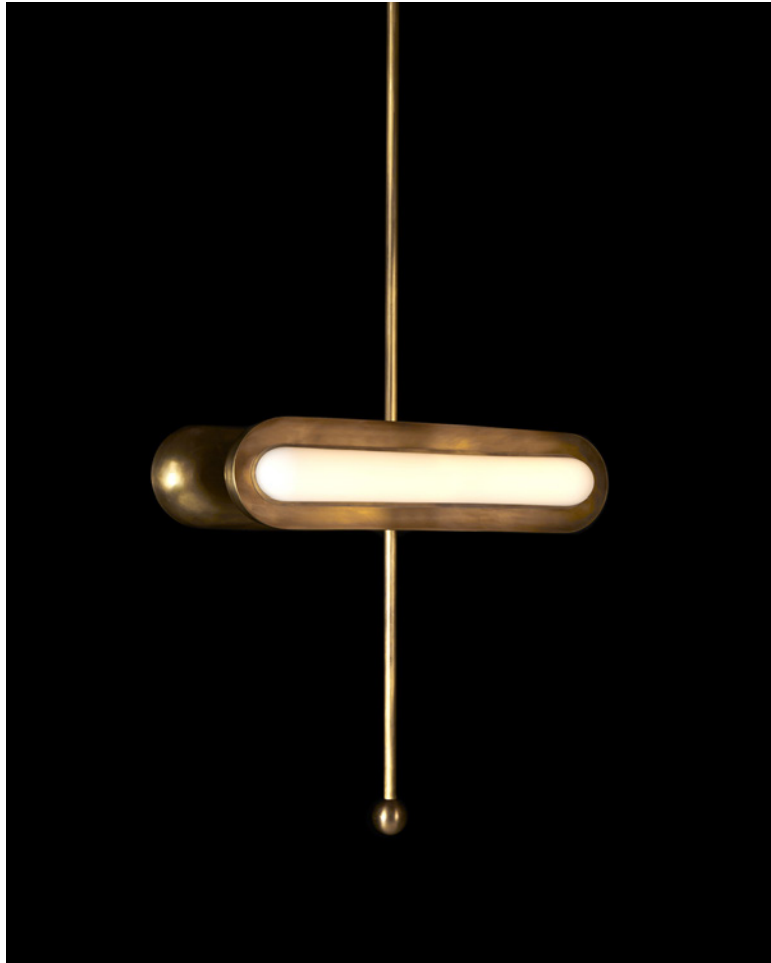

A P P A R A T U S

AGED BRASS

CIRCUIT : 2 PENDANT HORIZONTAL

REFERENCE	RHYTHM AND SYNCOPATION HALSTON AFTERGLOW
COMPOSITION	GLOWING GLASS CAPSULE BRASS SHADE AND ARMATURE