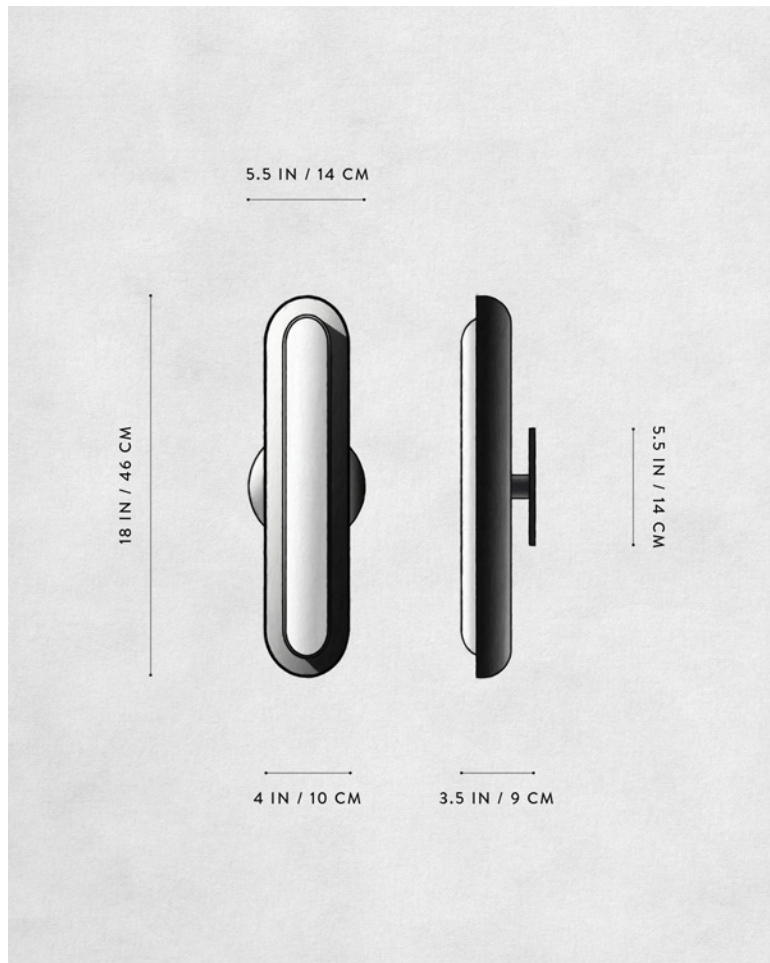

GLOWING GLASS CAPSULE
BRASS SHADE AND ARMATURE

A P P A R A T U S

AGED BRASS

AGED BRASS

A P P A R A T U S

DIMENSIONS

CIRCUIT : 1

18 H, 5.5 W, 3.5 D IN

WEIGHT

46 H, 14 W, 9 D CM

APPROX. 5 LBS / 2 KG

PRICE

FROM \$2800

FROM \$3200 FOR TWO-TONE SHADES

TWO-TONE IS AGED BRASS SHADE INTERIOR
WITH BLACKENED BRASS SHADE EXTERIOR

VOLTAGE