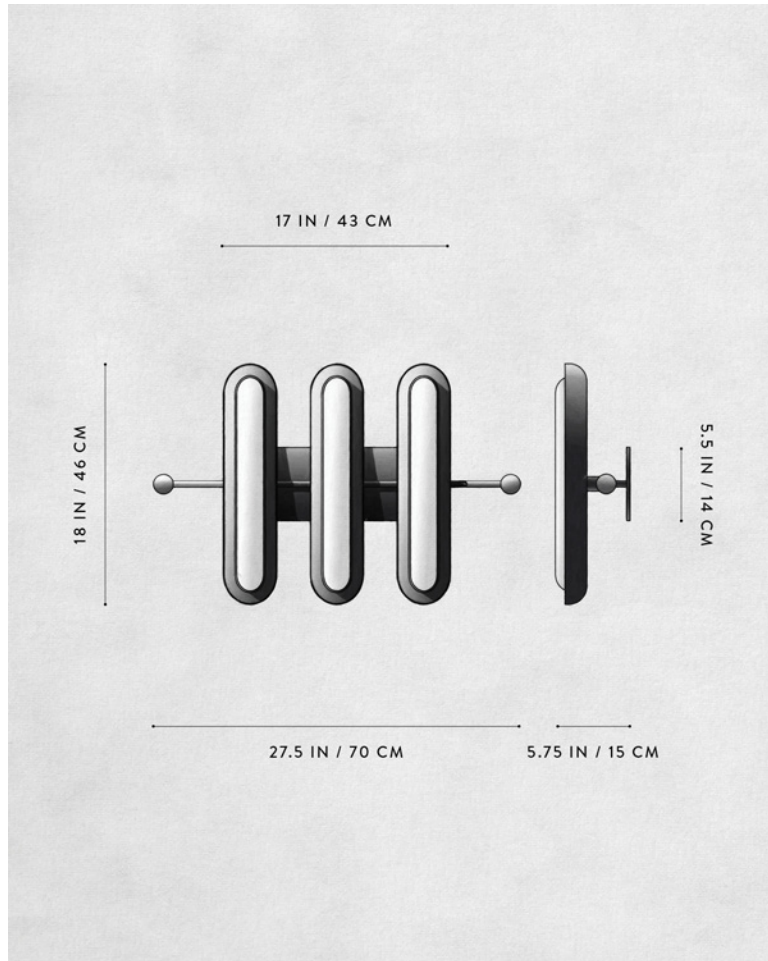

A P P A R A T U S

DIMENSIONS

CIRCUIT : 2 SURFACE

18 H, 21 W, 5.75 D IN

WEIGHT

46 H, 53 W, 15 D CM

APPROX. 10 LBS / 5 KG

PRICE

COMPOSITION

GLOWING GLASS CAPSULE
BRASS SHADE AND ARMATURE

A P P A R A T U S

OIL-RUBBED BRONZE

A P P A R A T U S

DIMENSIONS

WEIGHT

PRICE