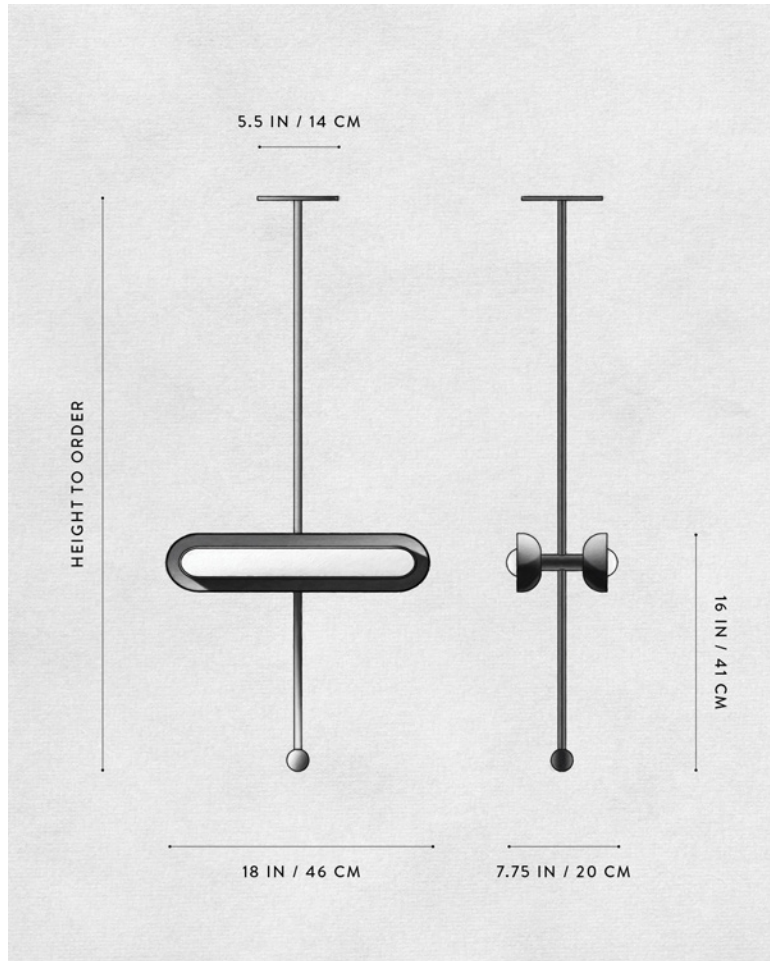

BALANCE

PRIOR TO SHIPPING

LEAD TIME

PLEASE REFER TO WEBSITE

FINISHED AND ASSEMBLED BY HAND IN NY

DOMESTIC AND IMPORTED COMPONENTS

A P P A R A T U S

AGED BRASS

CIRCUIT : 2 PENDANT HORIZONTAL

REFERENCE	RHYTHM AND SYNCOPATION HALSTON AFTERGLOW
COMPOSITION	GLOWING GLASS CAPSULE BRASS SHADE AND ARMATURE

A P P A R A T U S

CIRCUIT: 2 PENDANT HORIZONTAL

DIMENSIONS

18 W, 7.75 D IN