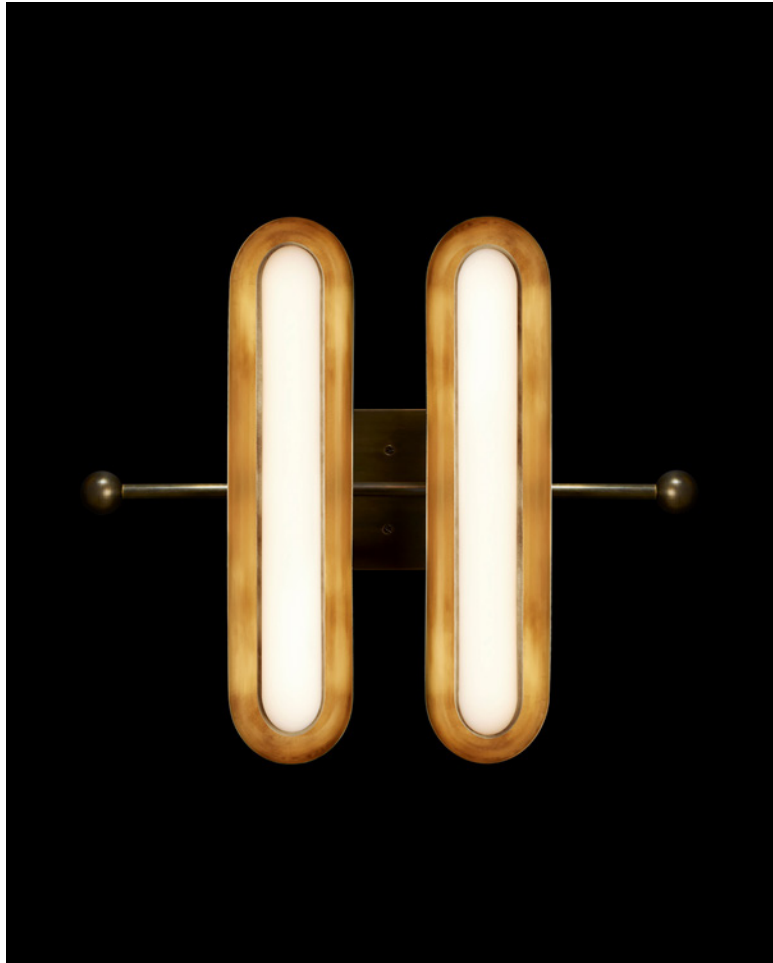

AGED BRASS

CIRCUIT : 2 SURFACE

REFERENCE

RHYTHM AND SYNCOPATION
HALSTON
AFTERGLOW

COMPOSITION

GLOWING GLASS CAPSULE
BRASS SHADE AND ARMATURE

A P P A R A T U S

OIL-RUBBED BRONZE