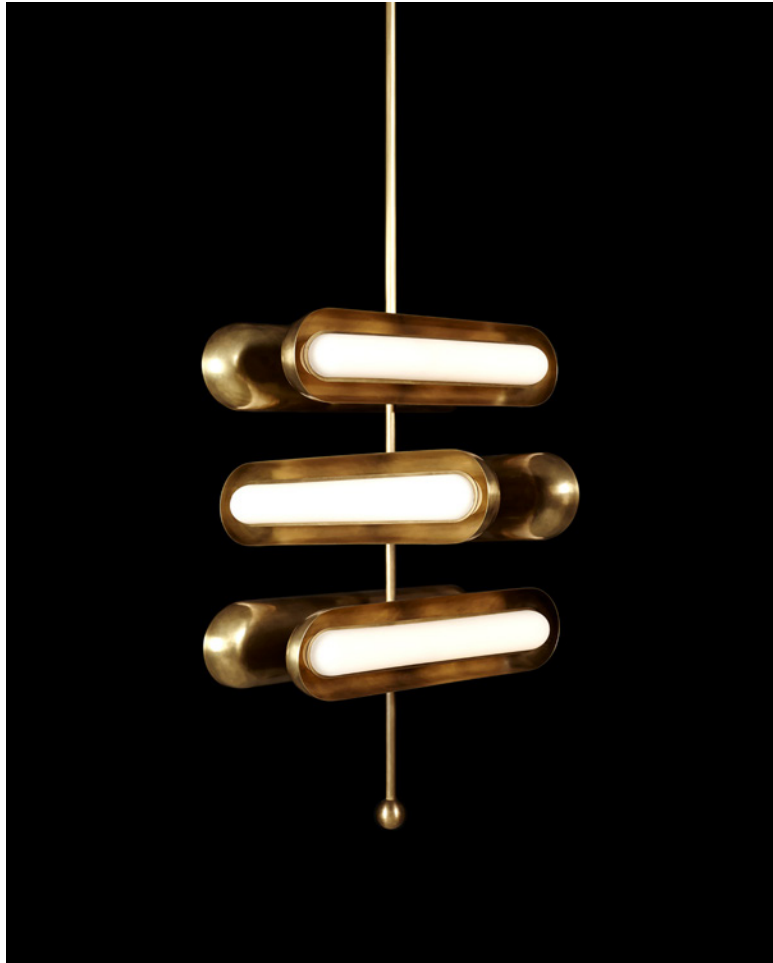

A P P A R A T U S

AGED BRASS

CIRCUIT : 6

REFERENCE	RHYTHM AND SYNCOPATION HALSTON AFTERGLOW
COMPOSITION	GLOWING GLASS CAPSULE BRASS SHADE AND ARMATURE

A P P A R A T U S

AGED BRASS

A P P A R A T U S

DIMENSIONS