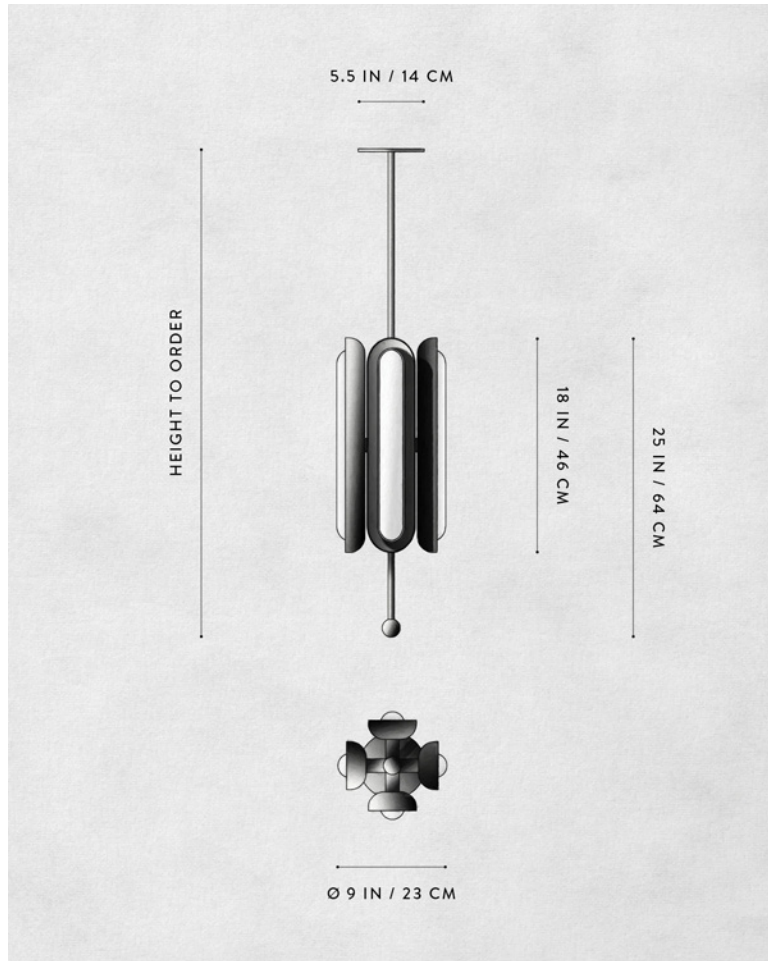

CIRCUIT : 4 VERTICAL

REFERENCE

RHYTHM AND SYNCOPATION
HALSTON
AFTERGLOW

COMPOSITION

GLOWING GLASS CAPSULE
BRASS SHADE AND ARMATURE

A P P A R A T U S

TWO-TONE

A P P A R A T U S

DIMENSIONS

CIRCUIT: 4 VERTICAL

Ø 9 IN
Ø 23 CM

WEIGHT

HEIGHT TO ORDER
APPROX. 30 LBS / 14 KG

PRICE

FROM \$8300
FROM \$9900 FOR TWO-TONE SHADES
TWO-TONE IS AGED BRASS SHADE INTERIOR
WITH BLACKENED BRASS SHADE EXTERIOR