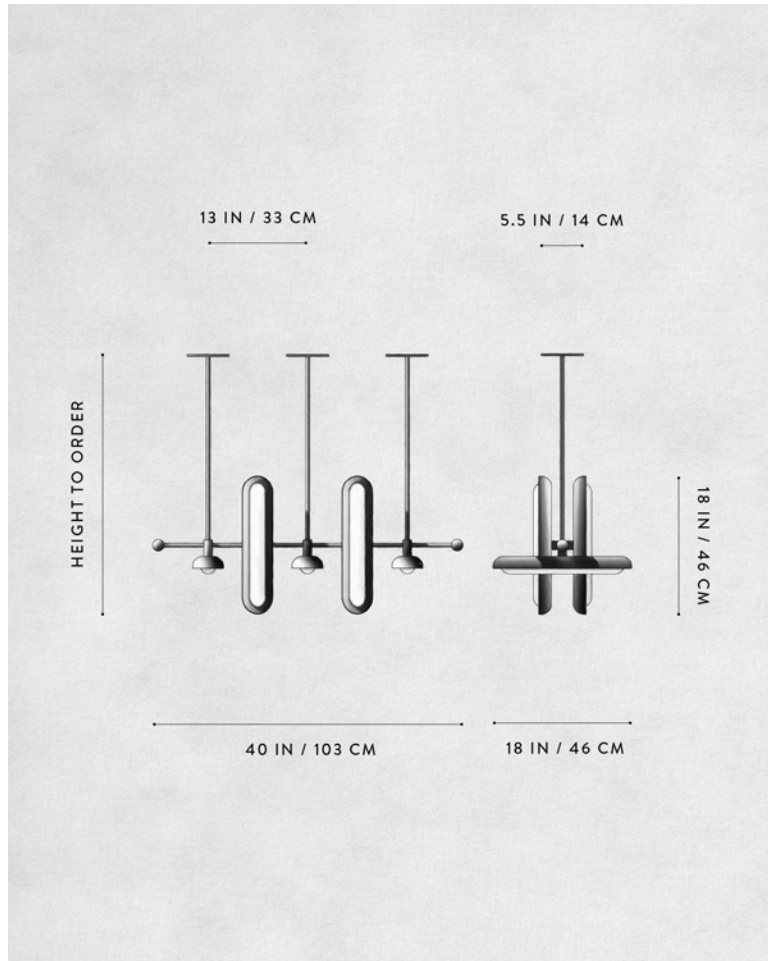

CIRCUIT : 6

Ø 18 IN

Ø 46 CM

HEIGHT TO ORDER

WEIGHT

APPROX. 45 LBS / 21 KG

PRICE

FROM \$11000

FINISHED AND ASSEMBLED BY HAND IN NY

DOMESTIC AND IMPORTED COMPONENTS

A P P A R A T U S

TWO-TONE

CIRCUIT : 7

REFERENCE

RHYTHM AND SYNCOPATION
HALSTON
AFTERGLOW

COMPOSITION

GLOWING GLASS CAPSULE
BRASS SHADE AND ARMATURE

A P P A R A T U S

DIMENSIONS

CIRCUIT: 7

40 W, 18 D IN
103 W, 46 D CM
HEIGHT TO ORDER
APPROX. 55 LBS / 25 KG

WEIGHT

PRICE

FROM \$14000
FROM \$16800 FOR TWO-TONE SHADES
TWO-TONE IS AGED BRASS SHADE INTERIOR
WITH BLACKENED BRASS SHADE EXTERIOR