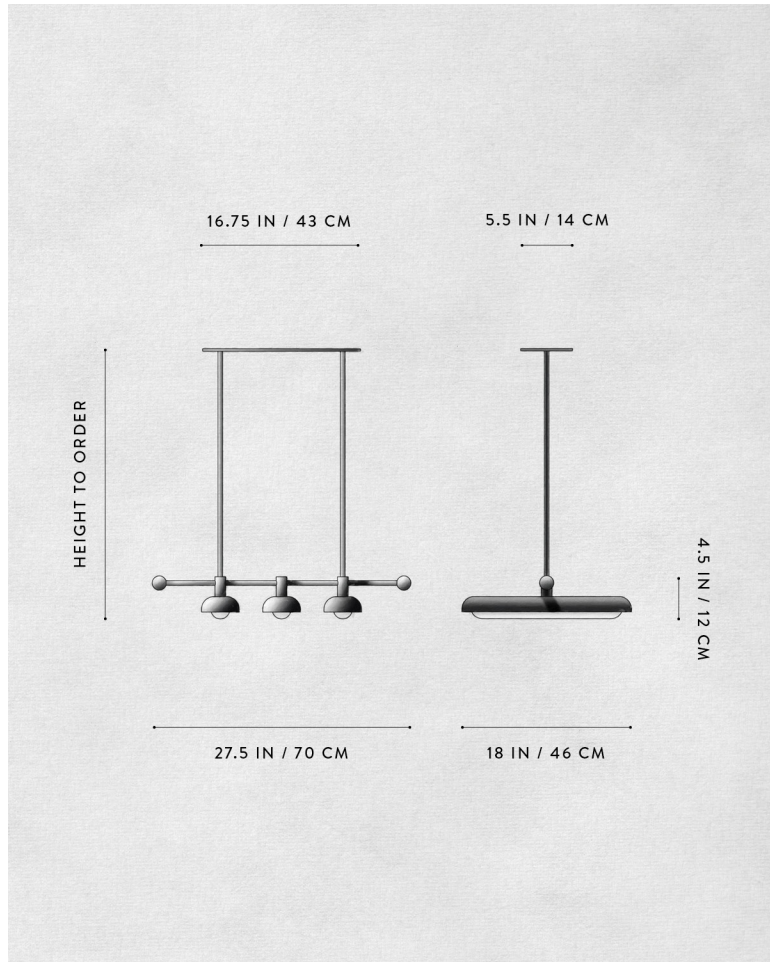

A P P A R A T U S

DIMENSIONS

CIRCUIT : 2 SURFACE

18 H, 21 W, 5.75 D IN

WEIGHT

46 H, 53 W, 15 D CM

APPROX. 10 LBS / 5 KG

PRICE

46 W, 20 D CM

WEIGHT

HEIGHT TO ORDER

APPROX. 10 LBS / 5 KG

PRICE

FROM \$5000

FROM \$5800 FOR TWO-TONE SHADES

TWO-TONE IS AGED BRASS SHADE INTERIOR

AGED BRASS

TARNISHED SILVER

A P P A R A T U S

CIRCUIT: 3 PENDANT

DIMENSIONS

27.5 W, 18 D IN

70 W, 46 D CM

WEIGHT

HEIGHT TO ORDER

APPROX. 15 LBS / 7 KG

PRICE

FROM \$7800

FROM \$9000 FOR TWO-TONE SHADES

TWO-TONE IS AGED BRASS SHADE INTERIOR

WITH BLACKENED BRASS SHADE EXTERIOR

MINIMUM HEIGHT