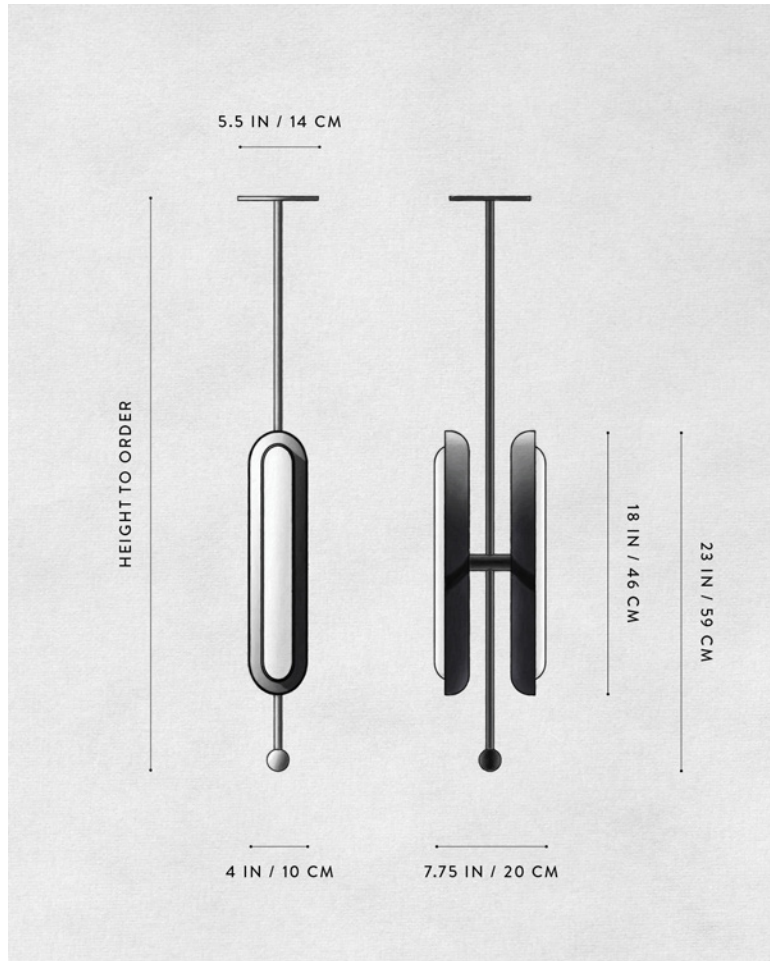

A P P A R A T U S

DIMENSIONS

CIRCUIT : 2 SURFACE

18 H, 21 W, 5.75 D IN

WEIGHT

46 H, 53 W, 15 D CM

APPROX. 10 LBS / 5 KG

PRICE

DOMESTIC AND IMPORTED COMPONENTS

A P P A R A T U S

AGED BRASS

CIRCUIT : 2 PENDANT VERTICAL

REFERENCE	RHYTHM AND SYNCOPATION HALSTON AFTERGLOW
COMPOSITION	GLOWING GLASS CAPSULE BRASS SHADE AND ARMATURE

A P P A R A T U S

CIRCUIT : 2 PENDANT VERTICAL, AGED BRASS

CIRCUIT : 2 PENDANT HORIZONTAL, AGED BRASS

A P P A R A T U S

CIRCUIT: 2 PENDANT VERTICAL

DIMENSIONS

4 W, 7.75 D IN

10 W, 20 D CM

HEIGHT TO ORDER