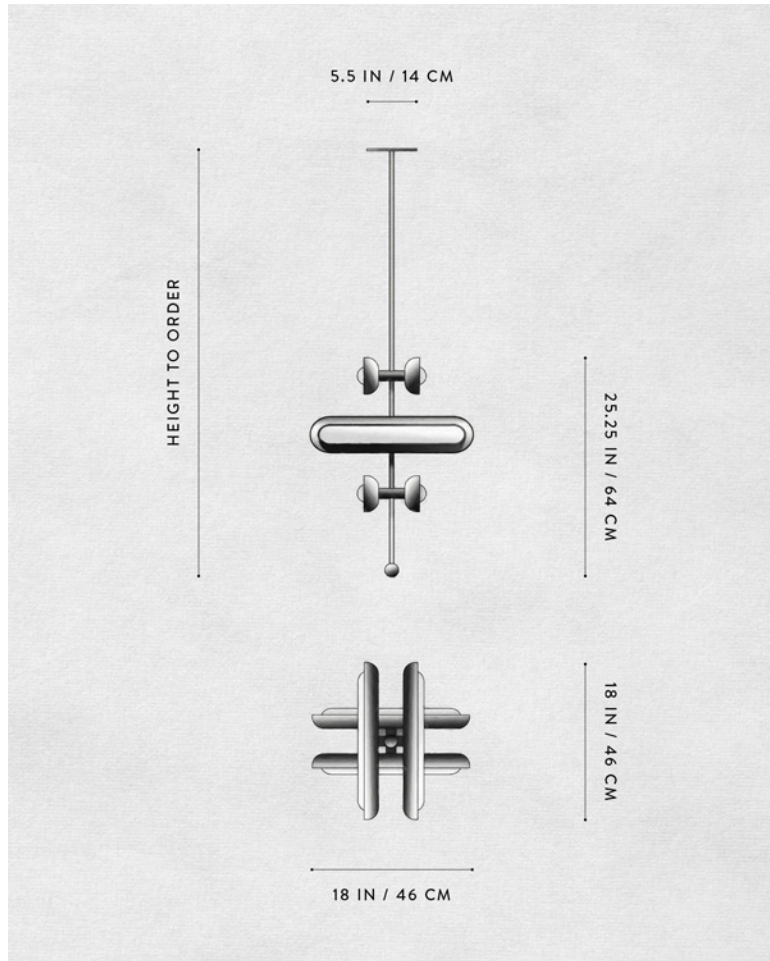

A P P A R A T U S

AGED BRASS

CIRCUIT : 6

REFERENCE	RHYTHM AND SYNCOPATION HALSTON AFTERGLOW
COMPOSITION	GLOWING GLASS CAPSULE BRASS SHADE AND ARMATURE

A P P A R A T U S

AGED BRASS

A P P A R A T U S

DIMENSIONS

CIRCUIT : 6

Ø 18 IN

Ø 46 CM

HEIGHT TO ORDER

WEIGHT

APPROX. 45 LBS / 21 KG

PRICE

FROM \$11000