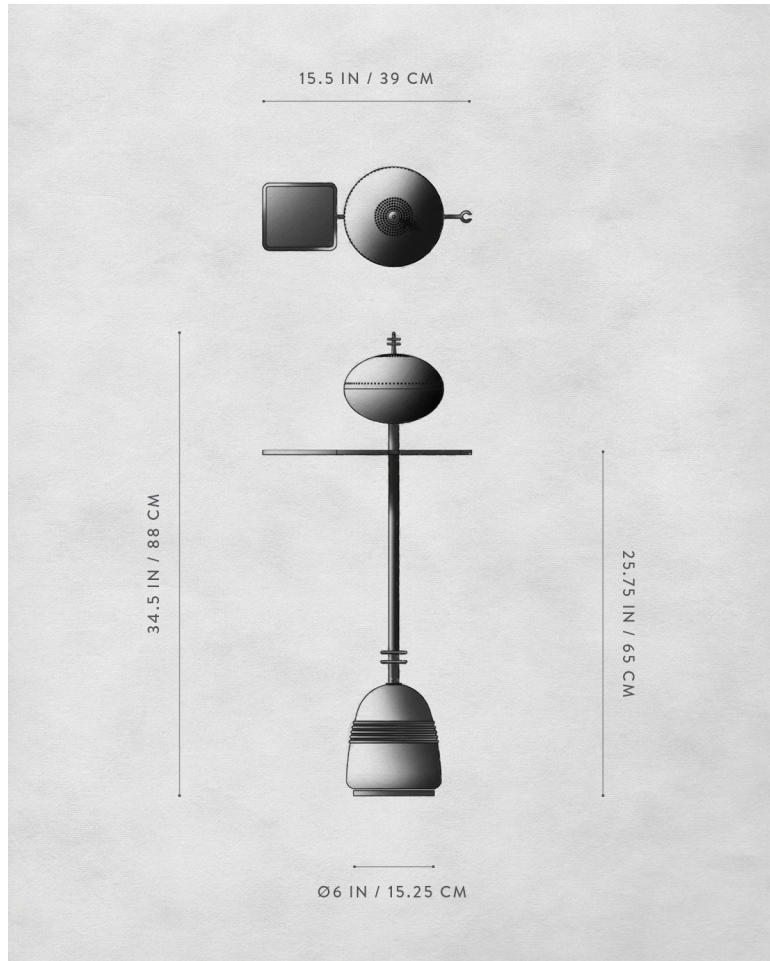

A P P A R A T U S

AGED BRASS / COLORWAY 02

STANDBY : SMOKING TABLE

REFERENCE TELEVISION TRAY
CADILLAC LANDAU TOP

COMPOSITION ALUMINIUM ARMATURE
MARBLE
PATENT LEATHER

A P P A R A T U S

AGED BRASS / COLORWAY 01

A P P A R A T U S

STANDBY IN ASSORTED COLORS AND FINISHES

A P P A R A T U S

STANDBY : SMOKING TABLE

DIMENSIONS

34.5 H, 15.5 W, 7.5 D IN
88 H, 39 W, 19 D CM

PRICE

\$6800