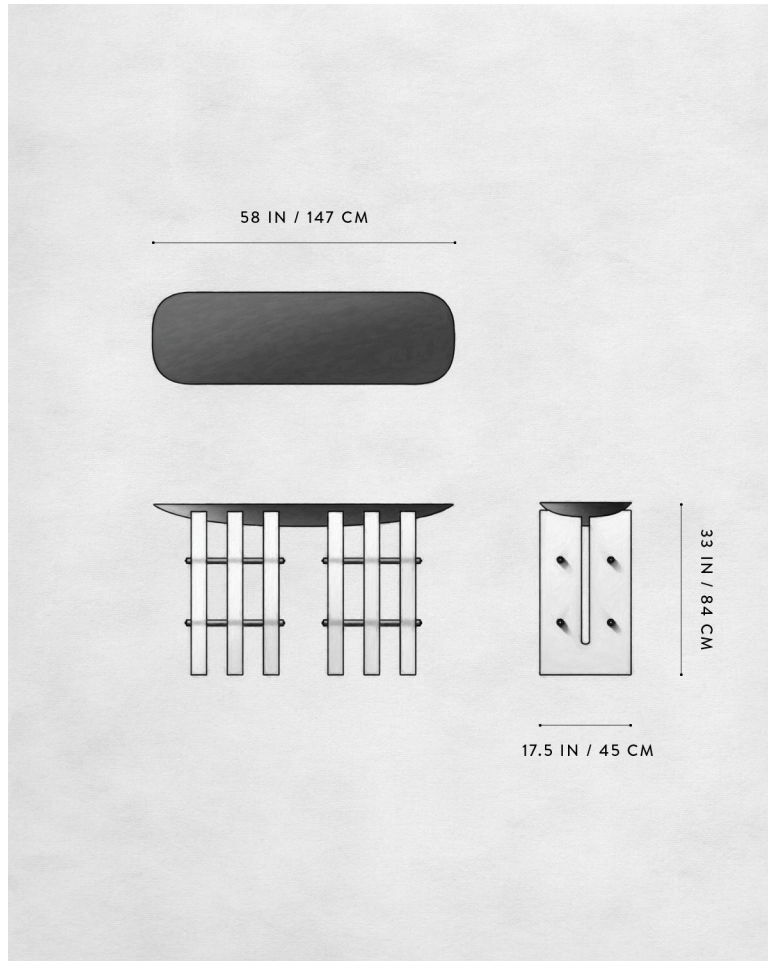

A P P A R A T U S

BLACK LACQUER

SEGMENT : CONSOLE TABLE

REFERENCE

MAISON DE VERRE
LIMINALITY

COMPOSITION

HAND-CAST RESIN LEGS
LACQUER OR SAND-BLASTED ASH TABLE SURFACE

A P P A R A T U S

BLACK LACQUER

BLEACHED ASH WOOD

A P P A R A T U S

DIMENSIONS

SEGMENT : CONSOLE TABLE
STUDIO EXCLUSIVE

33 H, 58 W, 17.5 D IN
84 H, 147 W, 45 D CM

PRICE

\$44000 LACQUER OR ASH WOOD