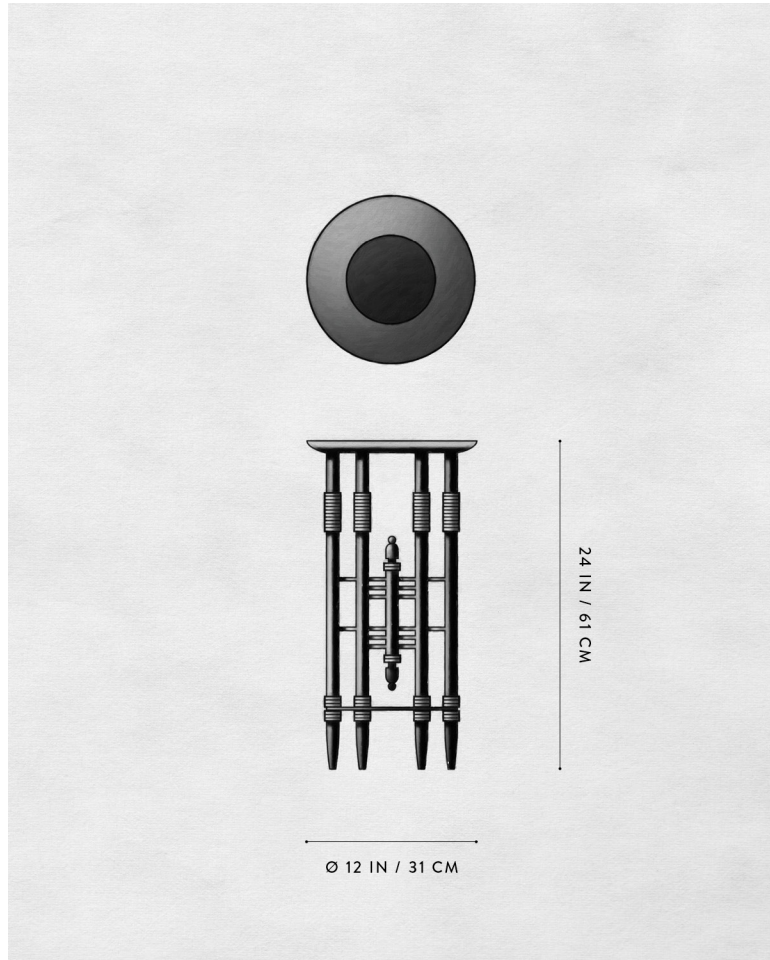

A P P A R A T U S

COLORWAY 01

PARS : COCKTAIL TABLE

REFERENCE NOMADIC TRAY TABLES
CARLO BUGATTI

COMPOSITION BRASS ARMATURE
STONE
HAND-CUT LEATHER

A P P A R A T U S

COLORWAY 02

COLORWAY 01

A P P A R A T U S

DIMENSIONS

PARS : COCKTAIL TABLE
STUDIO EXCLUSIVE

24 H, Ø 12 IN
61 H, Ø 31 CM

PRICE

\$5200

DEPOSIT

50% UPON ORDER