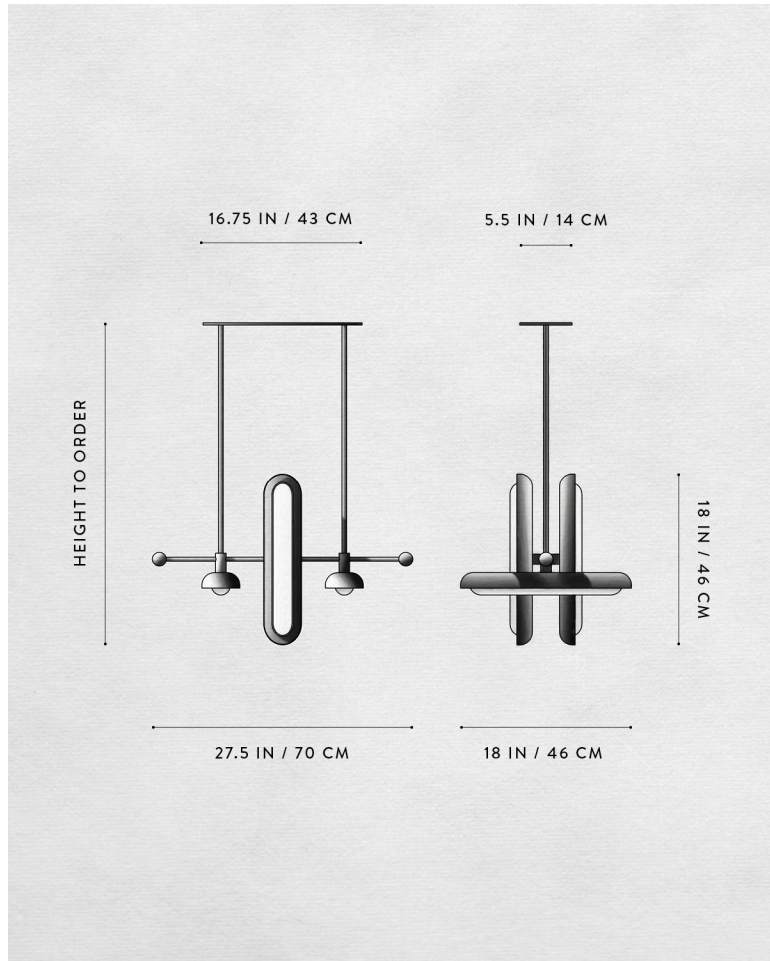

A P P A R A T U S

TARNISHED SILVER

CIRCUIT : 4 ALTERNATING

REFERENCE

RHYTHM AND SYNCOPATION
HALSTON
AFTERGLOW

COMPOSITION

GLOWING GLASS CAPSULE
BRASS SHADE AND ARMATURE

A P P A R A T U S

TARNISHED SILVER

A P P A R A T U S

DIMENSIONS

CIRCUIT: 4 ALTERNATING

27.5 W, 18 D IN

70 W, 46 D CM

HEIGHT TO ORDER

APPROX. 30 LBS / 14 KG

WEIGHT

PRICE

FROM \$9000

FROM \$10600 FOR TWO-TONE SHADES

TWO-TONE IS AGED BRASS SHADE INTERIOR

WITH BLACKENED BRASS SHADE EXTERIOR

MINIMUM HEIGHT

24 IN