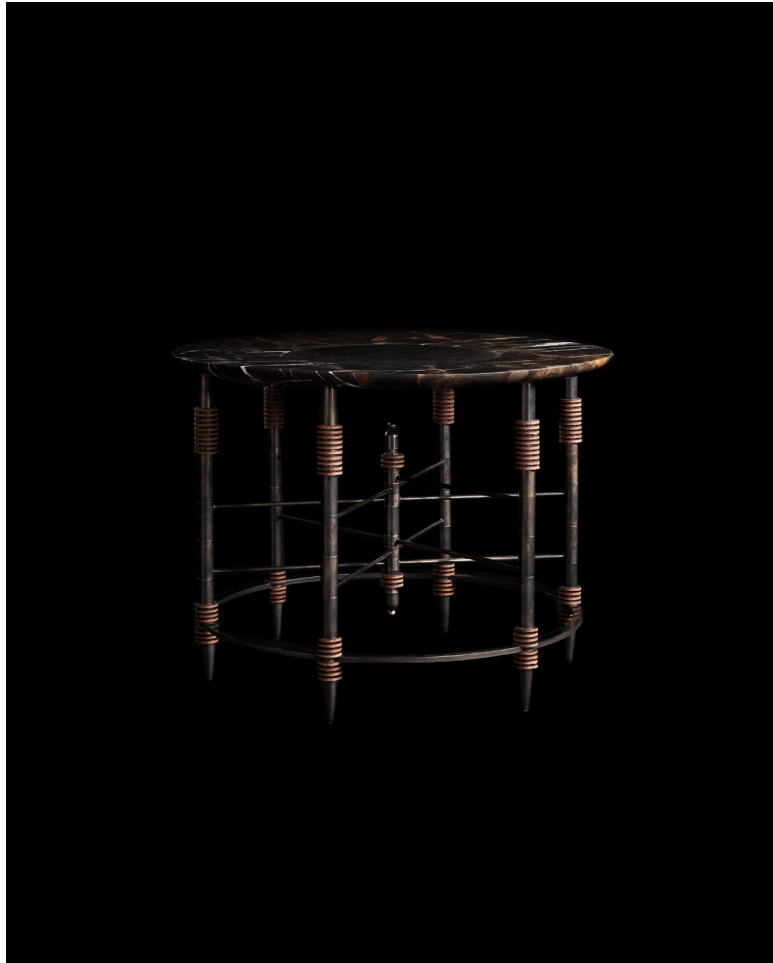

A P P A R A T U S

COLORWAY 02

PARS : SIDE TABLE

REFERENCE   NOMADIC TRAY TABLES
CARLO BUGATTI

COMPOSITION   BRASS ARMATURE
STONE
HAND-CUT LEATHER