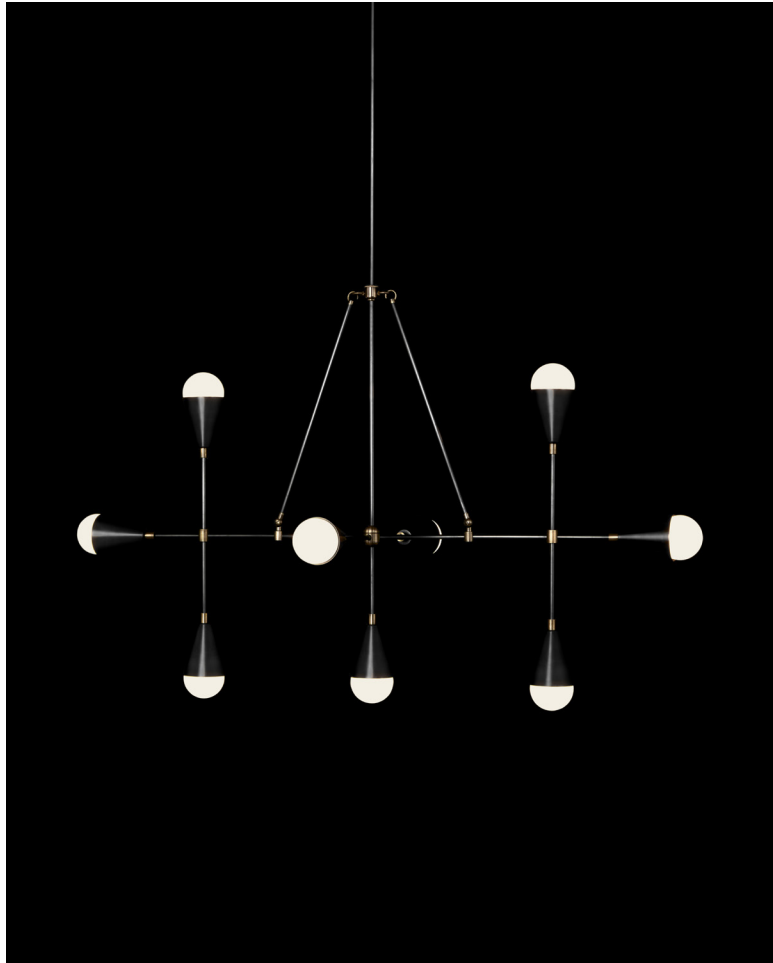

A P P A R A T U S

AGED BRASS / BLACKENED BRASS

TRIAD : 9 LINEAR PENDANT

REFERENCE

MOLECULAR GEOMETRY
MUSIC THEORY

COMPOSITION

REPEATING TRIANGULAR AND CONICAL STRUCTURES
BRASS OR HAND-CAST PORCELAIN CONES

A P P A R A T U S

AGED BRASS / PORCELAIN

AGED BRASS / BLACKENED BRASS

A P P A R A T U S

TRIAD : 9 LINEAR PENDANT

DIMENSIONS	50 W, 25 D IN 127 W, 64 D CM HEIGHT TO ORDER
WEIGHT	APPROX. 15 LBS / 7 KG
PRICE	FROM \$9000 BRASS FROM \$9900 PORCELAIN
MINIMUM HEIGHT INCLUDES	37 IN
ADD HEIGHT	\$10 / IN
VOLTAGE	120-240 UL / CE
LAMPING	MAX 40W
BULB INCLUDED	9 X 6W DIMMABLE LED BULB 480 LUMENS 2000 - 2800K
BULB LIFE	120V : E26 SPHERE II : MATTE WHITE 240V : E27 SPHERE II : MATTE WHITE 15,000 HOURS
DEPOSIT	50% UPON ORDER
BALANCE	DUE PRIOR TO SHIPPING
LEAD TIME	PLEASE REFER TO WEBSITE