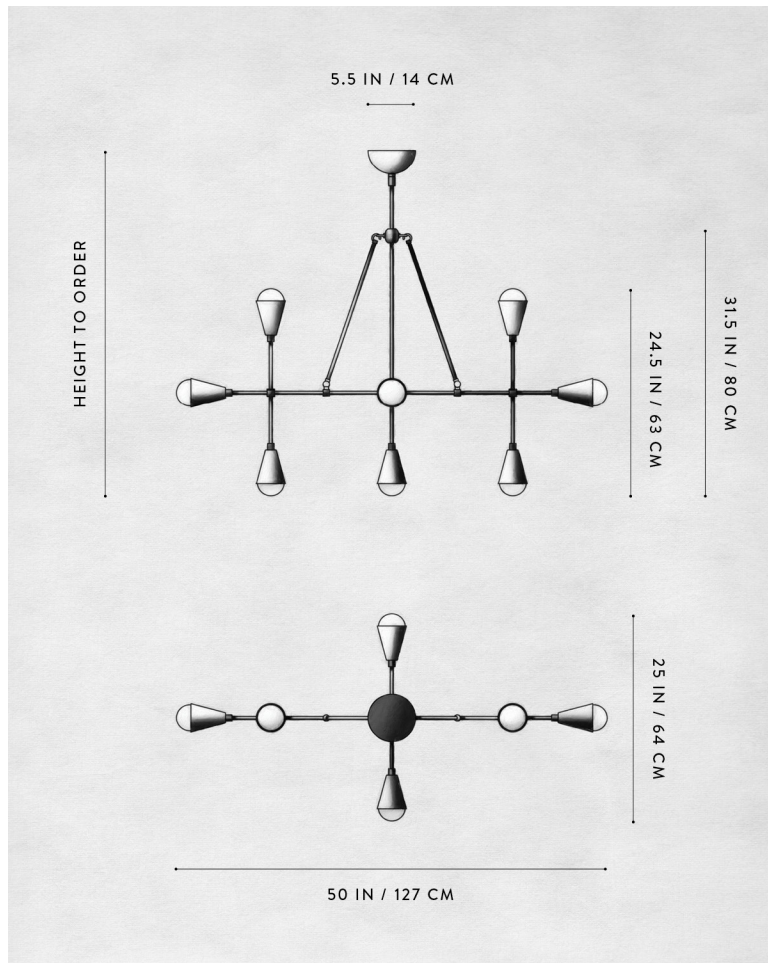

A P P A R A T U S

AGED BRASS / BLACKENED BRASS

TRIAD : 9 LINEAR PENDANT

REFERENCE

MOLECULAR GEOMETRY
MUSIC THEORY

COMPOSITION

REPEATING TRIANGULAR AND CONICAL STRUCTURES
BRASS OR HAND-CAST PORCELAIN CONES

A P P A R A T U S

AGED BRASS / PORCELAIN

AGED BRASS / BLACKENED BRASS

A P P A R A T U S

TRIAD : 9 LINEAR PENDANT

DIMENSIONS	50 W, 25 D IN 127 W, 64 D CM HEIGHT TO ORDER
WEIGHT	APPROX. 15 LBS / 7 KG
PRICE	FROM \$9000 BRASS FROM \$9900 PORCELAIN
MINIMUM HEIGHT INCLUDES	37 IN
ADD HEIGHT	\$10 / IN
VOLTAGE	120-240 UL / CE
LAMPING	MAX 40W
BULB INCLUDED	9 X 6W DIMMABLE LED BULB 480 LUMENS 2000 - 2800K
BULB LIFE	120V : E26 SPHERE II : MATTE WHITE 240V : E27 SPHERE II : MATTE WHITE 15,000 HOURS
DEPOSIT	50% UPON ORDER
BALANCE	DUE PRIOR TO SHIPPING
LEAD TIME	PLEASE REFER TO WEBSITE