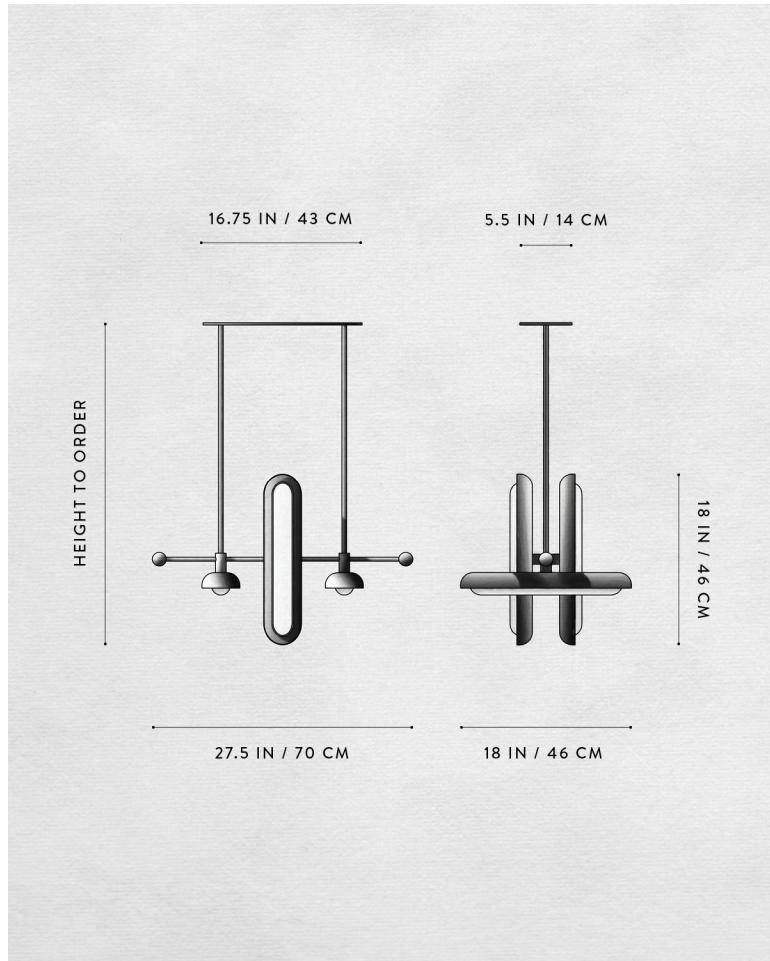

A P P A R A T U S

TARNISHED SILVER

CIRCUIT : 4 ALTERNATING

REFERENCE

RHYTHM AND SYNCOPATION
HALSTON
AFTERGLOW

COMPOSITION

GLOWING GLASS CAPSULE
BRASS SHADE AND ARMATURE

A P P A R A T U S

TARNISHED SILVER

A P P A R A T U S

DIMENSIONS

CIRCUIT: 4 ALTERNATING

27.5 W, 18 D IN

70 W, 46 D CM

HEIGHT TO ORDER

APPROX. 30 LBS / 14 KG

WEIGHT

PRICE

FROM £9900

FROM £11600 FOR TWO-TONE SHADES

TWO-TONE IS AGED BRASS SHADE INTERIOR

WITH BLACKENED BRASS SHADE EXTERIOR

MINIMUM HEIGHT

24 IN

INCLUDES

60 IN

ADD HEIGHT

£20 / IN

VOLTAGE

120-240

UL / CE

LAMPING