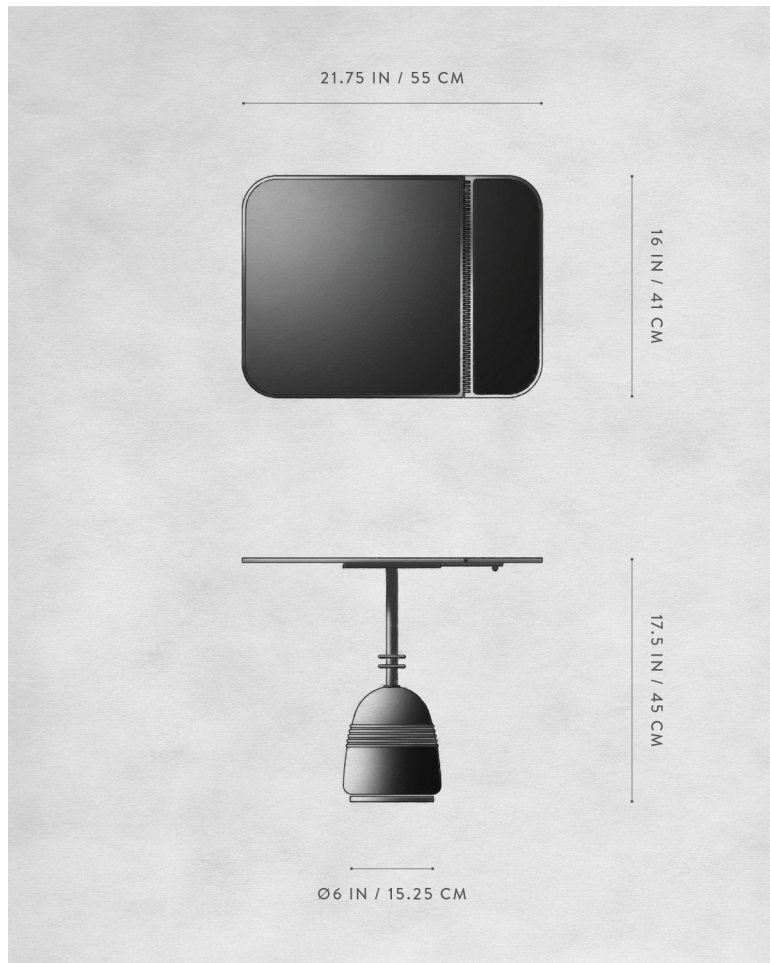

A P P A R A T U S

AGED BRASS / COLORWAY 03

STANDBY : SIDE TABLE

REFERENCE TELEVISION TRAY
CADILLAC LANDAU TOP

COMPOSITION ALUMINIUM ARMATURE
MARBLE
PATENT LEATHER

A P P A R A T U S

TARNISHED SILVER / COLORWAY 01

A P P A R A T U S

DIMENSIONS

STANDBY : SIDE TABLE

17.5 H, 21.75 W, 16 D IN
45 H, 55 W, 41 D CM

PRICE

\$7800

DEPOSIT
BALANCE
LEAD TIME

50% UPON ORDER
DUE PRIOR TO SHIPPING
PLEASE REFER TO WEBSITE